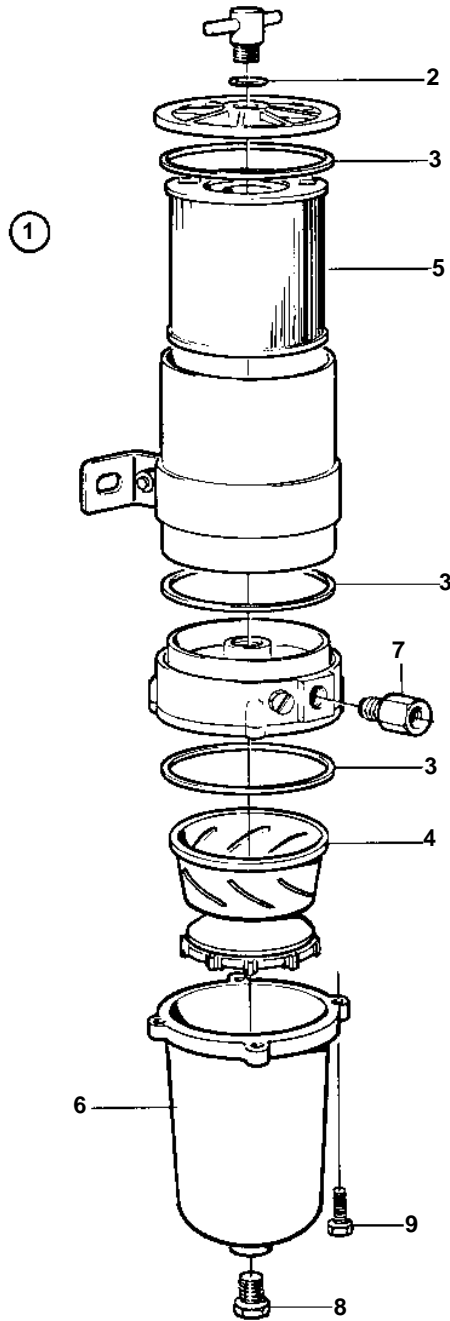

COMMON

15385

COMMON

REF	PART NO.	QTY	DESCRIPTION	SEE SEC.	NOTES
1	3825018	1	Fuel cleaner		LATE TYPE
			Bulletin 50-11A	50-11A-EN	Fuel Filters / Water Separators
2	838505	1	• O-ring		
3	846719	3	• Gasket		
4	3825028	1	• Turbine		
5	3825027	1	• Filter insert		
6	848293	1	• Bowl		Metal Bowl.
7	846620	2	• Nipple		
8	952075	1	• Plug		
9	940094	4	• Screw		