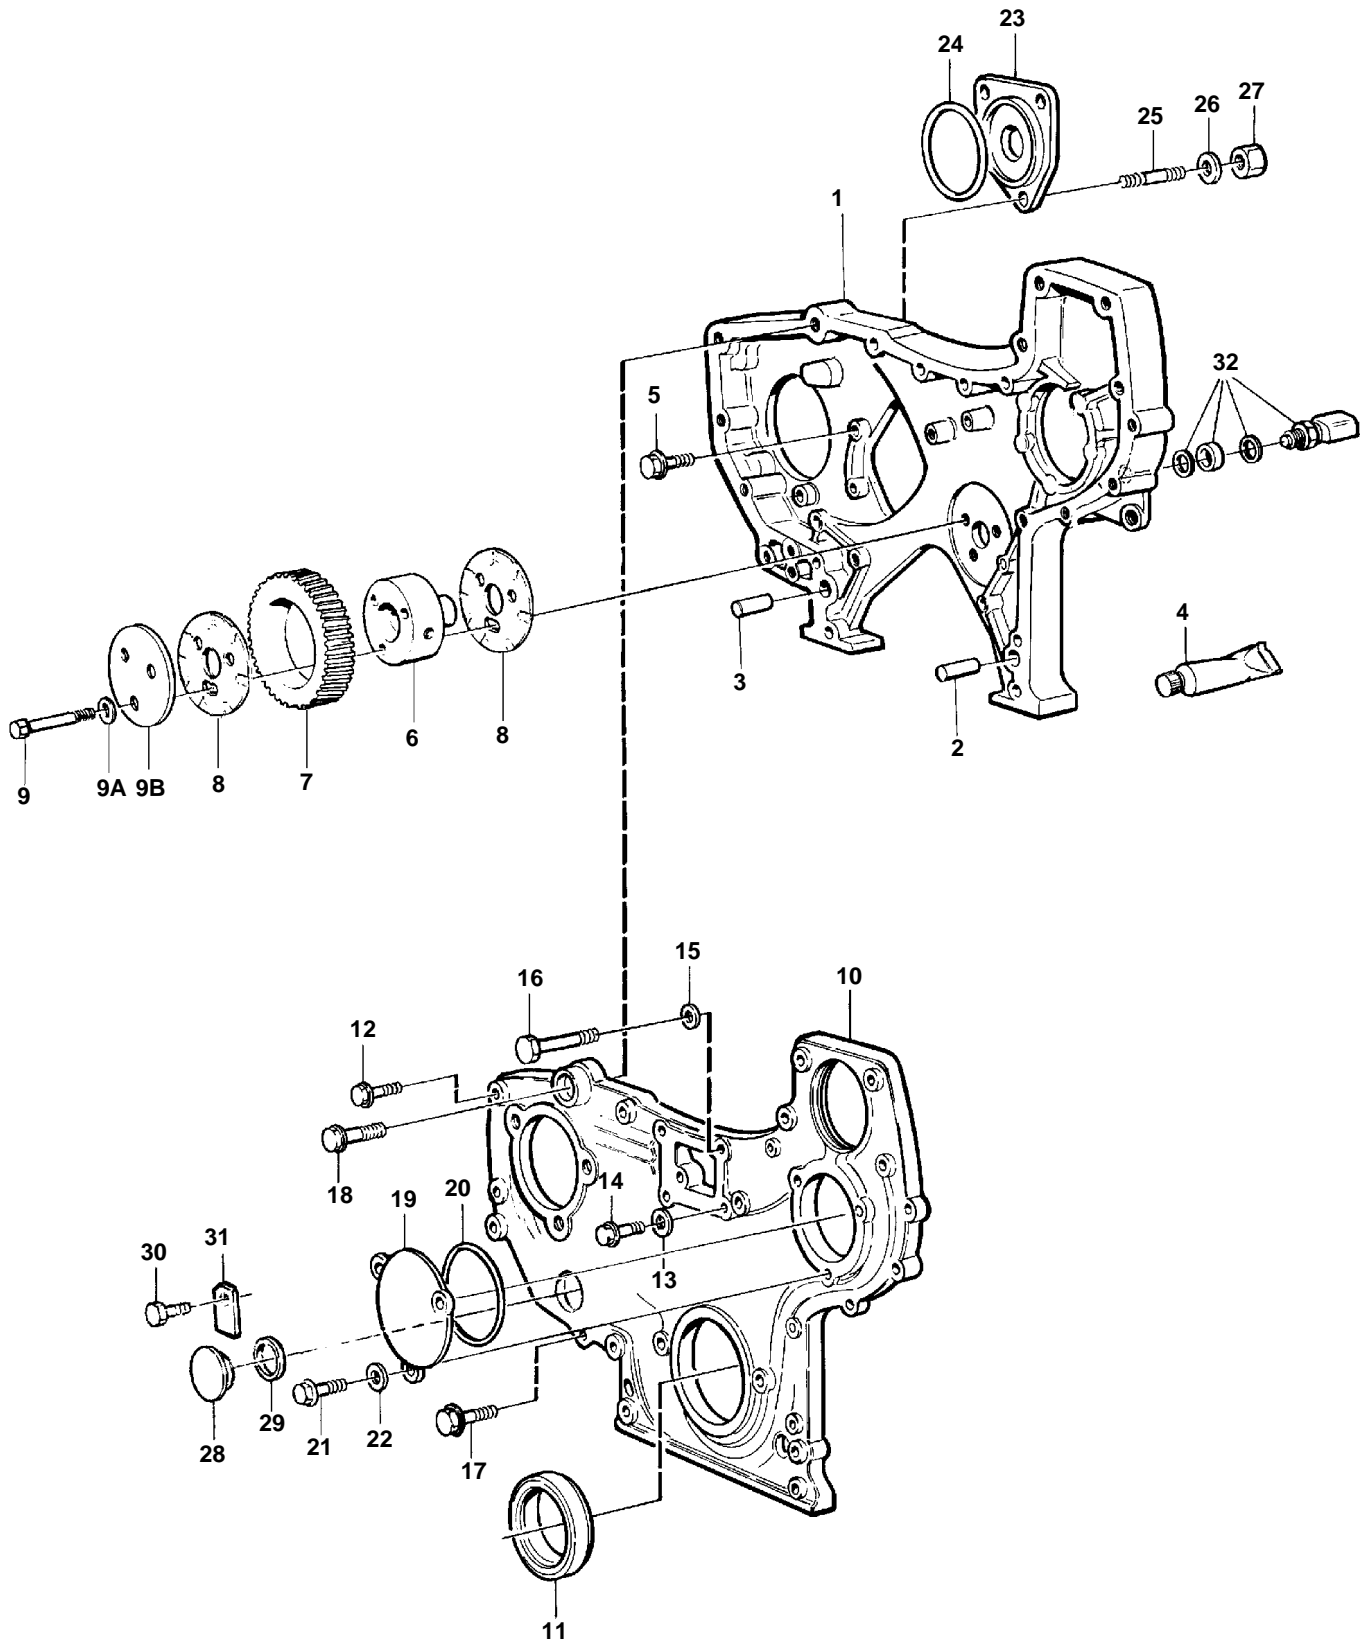

TAMD72P-A, TAMD72WJ-A

## TAMD72P-A, TAMD72WJ-A

REF	PART NO.	QTY	DESCRIPTION	SEE SEC.	NOTES
1	471505	1	Timing gear casing		
2	941511	1	Pin		
3	941510	1	Pin		
4	1161231	X	Sealant		304ml
	1161277	X	Sealant		20g
5	471534	2	Screw		L=28mm
	471535	2	Screw		L=58mm
6	479779	1	Spindle		
7	8192578	1	Gear		
8	478951	2	Thrust washer		
9	8192579	3	Screw		
9A	942180	3	Washer		
9B	478954	1	Bearing shield		
10	3826306	1	Timing gear cover		
11	477118	1	Sealing ring		
12	947760	7	Flange screw		M8x40mm
	948217	2	Flange screw		M8x45mm
	965216	1	Screw		M8x55mm
	965182	7	Flange screw		M8x80mm
13	947281	2	Gasket		
14	946471	2	Screw		M10x16mm
15	955895	2	Washer		
16	100338	2	Screw		M10x95mm
17	965220	1	Flange screw		
18	965227	1	Screw		M12x55mm, EARLY TYPE
	970989	1	Screw, cool. water pipe		M12x180mm
19	471559	1	Cover		
20	925257	1	O-ring		
21	945444	3	Flange screw		
22	941907	3	Spring washer		
23	420178	1	Cover, hydraulic pump		
24	975610	1	O-ring		
25	967951	3	Stud		
26	941911	3	Spring washer		
27	971073	3	Nut		
28		1	Plug	2087	
29		1	Sealing ring	2087	
30		1	Screw	2087	
31		1	Anchorage	2087	
32		1	Tachometer sensor		SEE GROUP 30