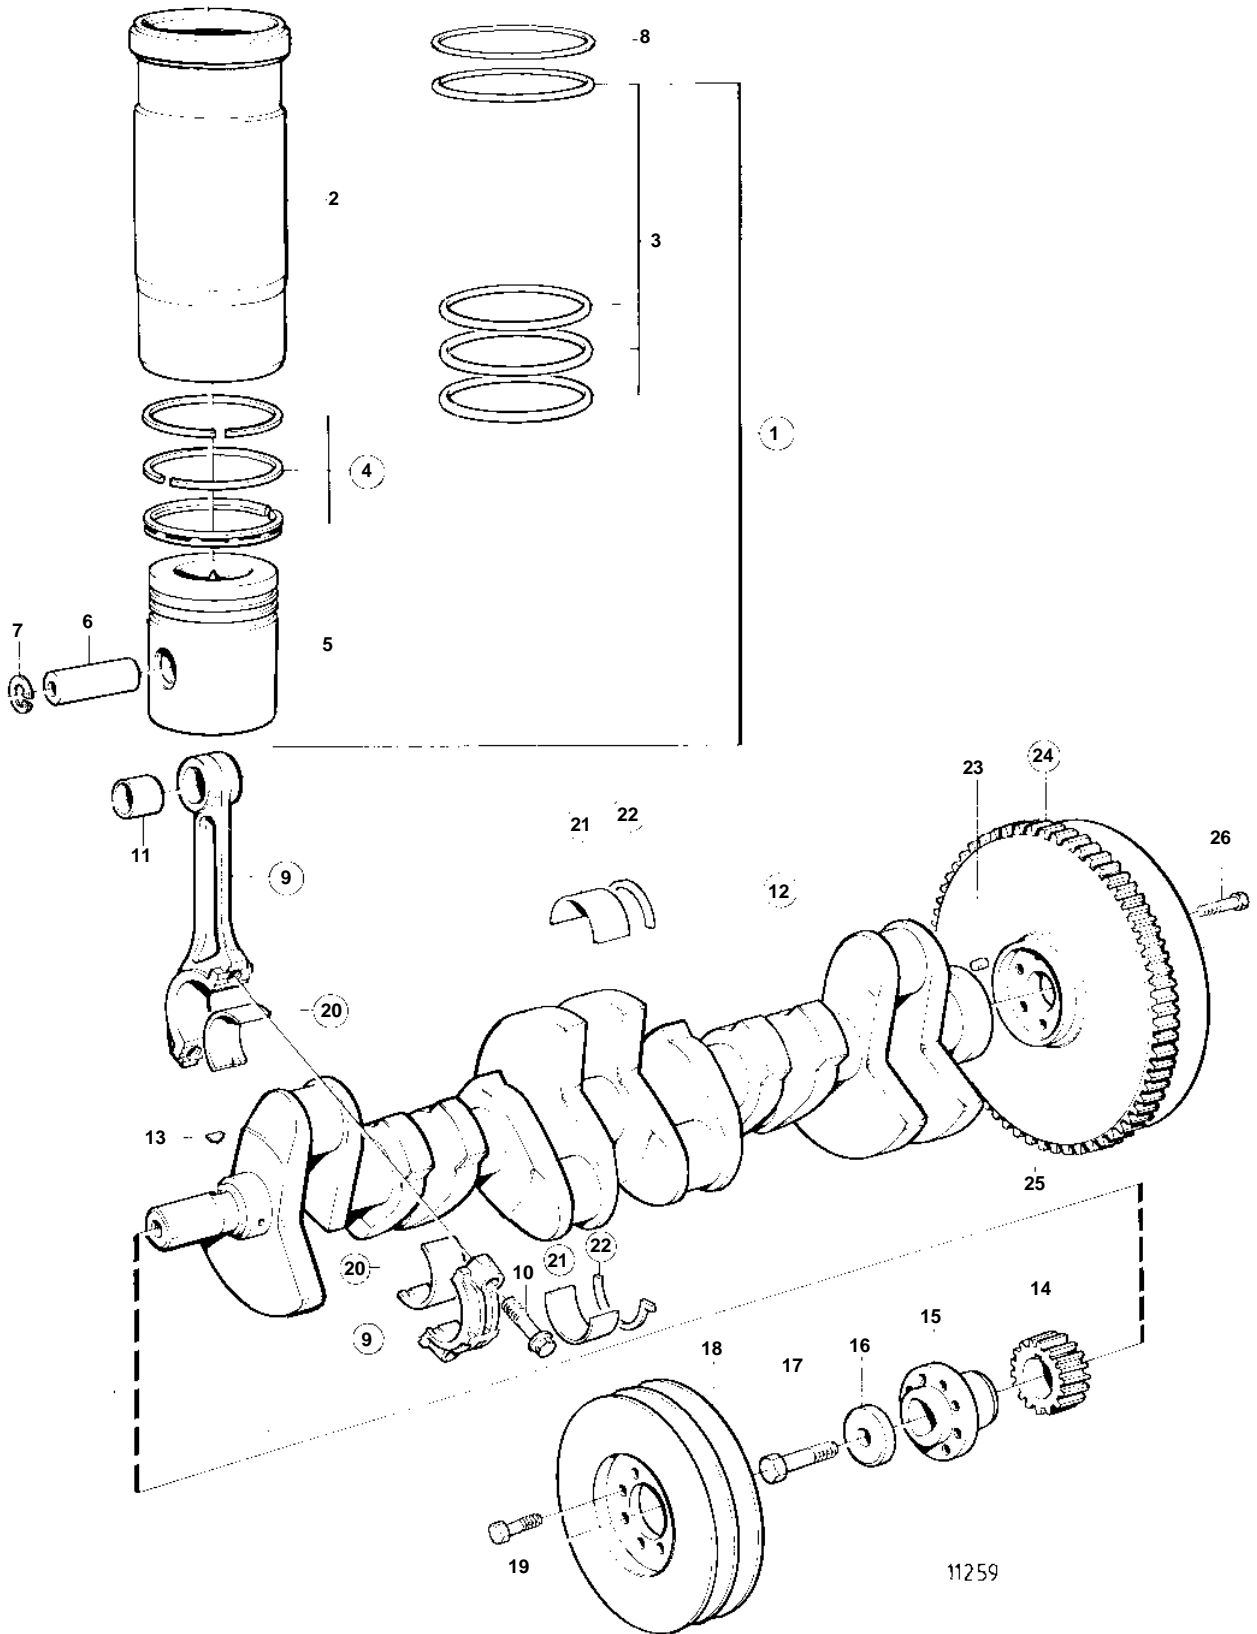

TAMD72P-A, TAMD72WJ-A

## TAMD72P-A, TAMD72WJ-A

REF	PART NO.	QTY	DESCRIPTION	SEE SEC.	NOTES
1	876548	6	Cylinder liner kit		
2		6	· Cylinder liner		
3	271159	6	· Sealing ring kit		
4	876542	6	· Piston ring kit		
5		6	· Piston		
6	3978588	6	· Piston pin		(477927)
7	914525	12	Lock ring		
8	466878	X	Shim		TH=0,20mm. Shims to adjust the cylinder liner level.
	466114	X	Shim		TH = 0,30mm. Shims to adjust the cylinder liner level.
	466184	X	Shim		TH = 0,50mm. Shims to adjust the cylinder liner level.
9	864936	6	Connecting rod		CLASSIFIED
10	465815	12	· Screw		
11	471364	12	· Bushing		
12	477116	1	Crankshaft, 6-hole		SN-XXXXXXXXXX/78960
	477870	1	Crankshaft, 9-hole		SNXXXXXXXXXX/78961-
13	422253	1	· Woodruff key		
14	471528	1	Gear		
			Bulletin 45-01	45-01-EN	Timing Gears, 71, 100, 121
15	465779	1	Hub		
16	420124	1	Washer		
17	470366	1	Screw		
18	865243	1	Vibration damper		
19	421796	8	Screw		
20	270115	6	Big end bearing kit		STD D
	270116	6	Big end bearing kit		U.S=0,25mm
	270117	6	Big end bearing kit		U.S=0,51mm
	270118	6	Big end bearing kit		U.S=0,76mm
	270119	6	Big end bearing kit		U.S=1,01mm
	270120	6	Big end bearing kit		U.S=1,27mm
21	270432	7	Main bearing kit		STD D
	270433	7	Main bearing kit		U.S=0,25mm
	270434	7	Main bearing kit		U.S=0,51mm
	270435	7	Main bearing kit		U.S=0,76mm
	270436	7	Main bearing kit		U.S=1,01mm
	270437	7	Main bearing kit		U.S=1,27mm
22	276754	1	Thrust washer kit		STD D
	276755	1	Thrust washer kit		O.S=0,10mm
	276756	1	Thrust washer kit		O.S=0,20mm
	276757	1	Thrust washer kit		O.S=0,30mm
23	950677	1	Pin		
24	848350	1	Flywheel, 6-hole		SN-XXXXXXXXXX/78960
	3825864	1	Flywheel, 9-hole		SNXXXXXXXXXX/78961-
25	420314	1	· Gear ring		(420067)
26	465826	6	Screw		
	465826	9	Screw		