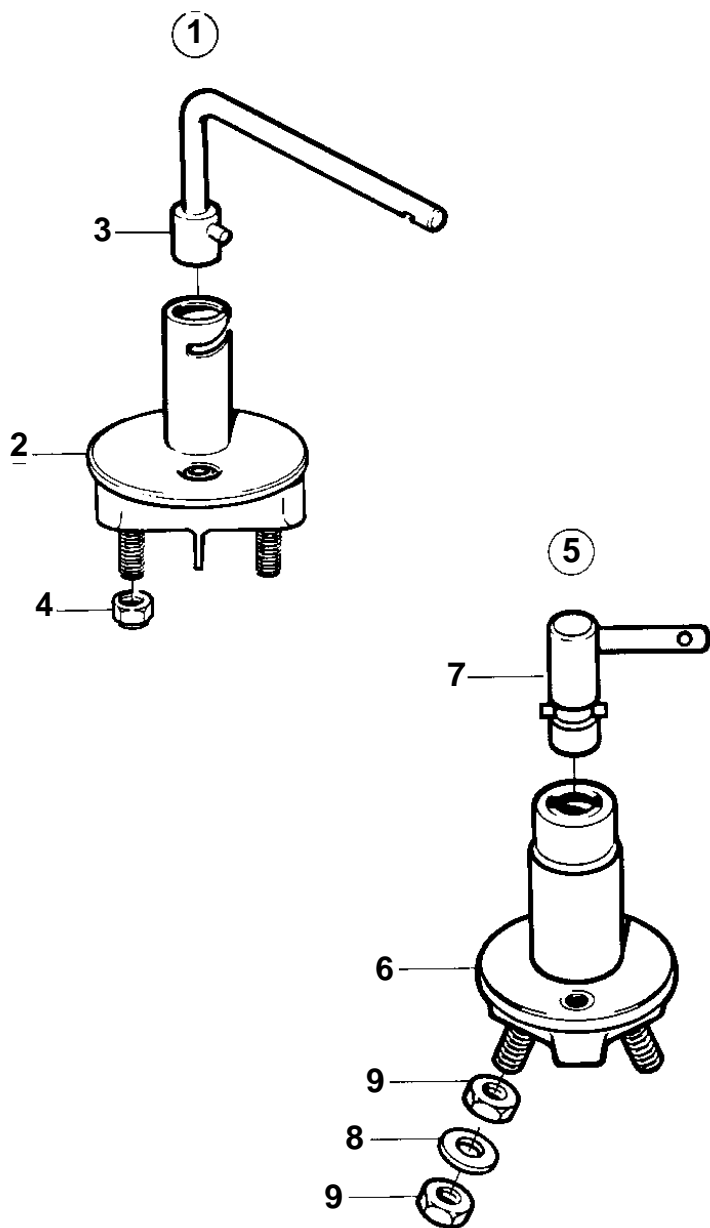

COMMON

9492

COMMON

| REF | PART NO. | QTY | DESCRIPTION | NOTES |
|-----|----------|-----|---------------------|---------------------|
| 1 | 870980 | 1 | Switch | REPLACED BY 1140319 |
| 2 | | 1 | · Switch | |
| 3 | 243700 | 1 | · Handle | REPLACED BY 1140319 |
| 4 | 971071 | 2 | · Nut | (955783) |
| 5 | 1140319 | 1 | Battery main switch | |
| 6 | | 1 | · Switch | |
| 7 | 1140427 | 1 | · Knob | |
| 8 | 1140428 | 2 | · Washer | |
| 9 | 17602 | 4 | · Nut | |