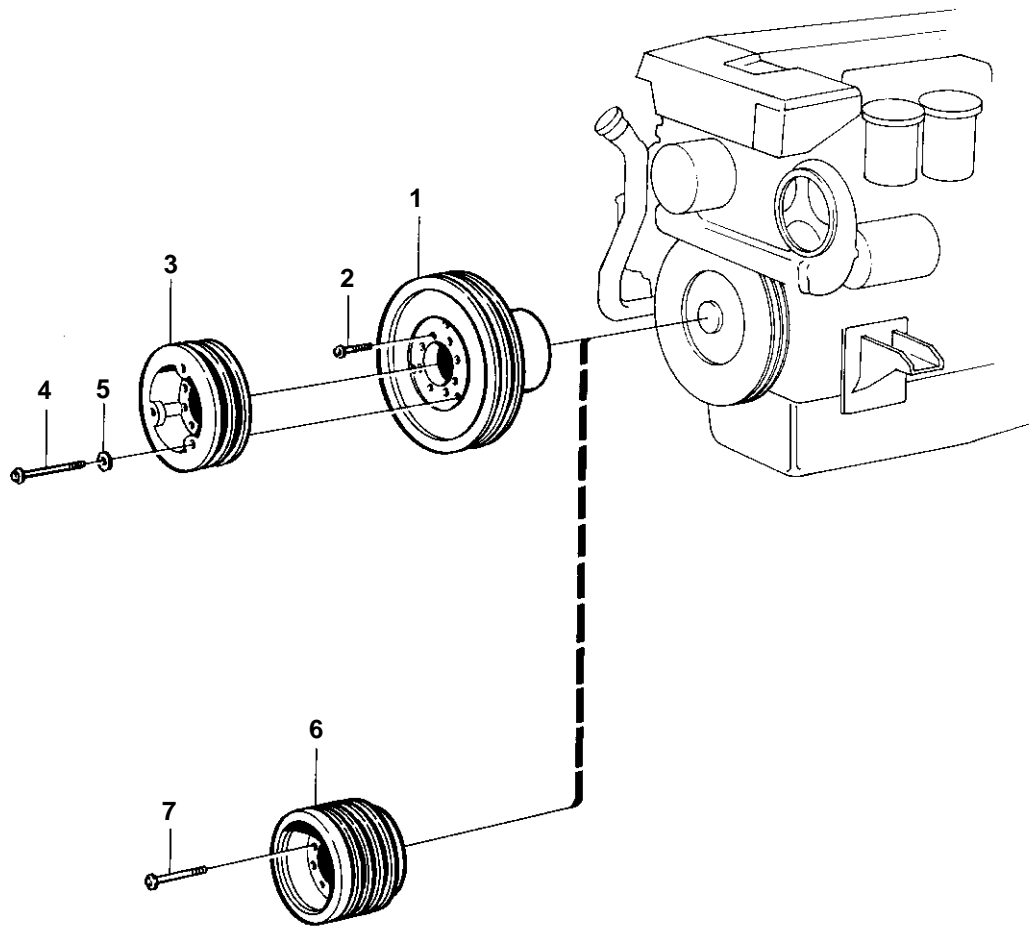

TAMD61A, TAMD62A, TAMD71A, TAMD71B, TAMD72WJ-A

8752

TAMD61A, TAMD62A, TAMD71A, TAMD71B, TAMD72WJ-A

REF	PART NO.	QTY	DESCRIPTION	NOTES
1	848378	1	Pulley	2 GROOVE. For extra alternator, not when clutch is installed.
2	465840	8	Screw	
3	848818	1	Pulley	2 GROOVE. For bilge/flushing pump, not when clutch is installed.
4	959262	3	Screw	
5	968161	3	Washer	
6	466493	1	Pulley	4 GROOVE
7	471529	8	Screw	