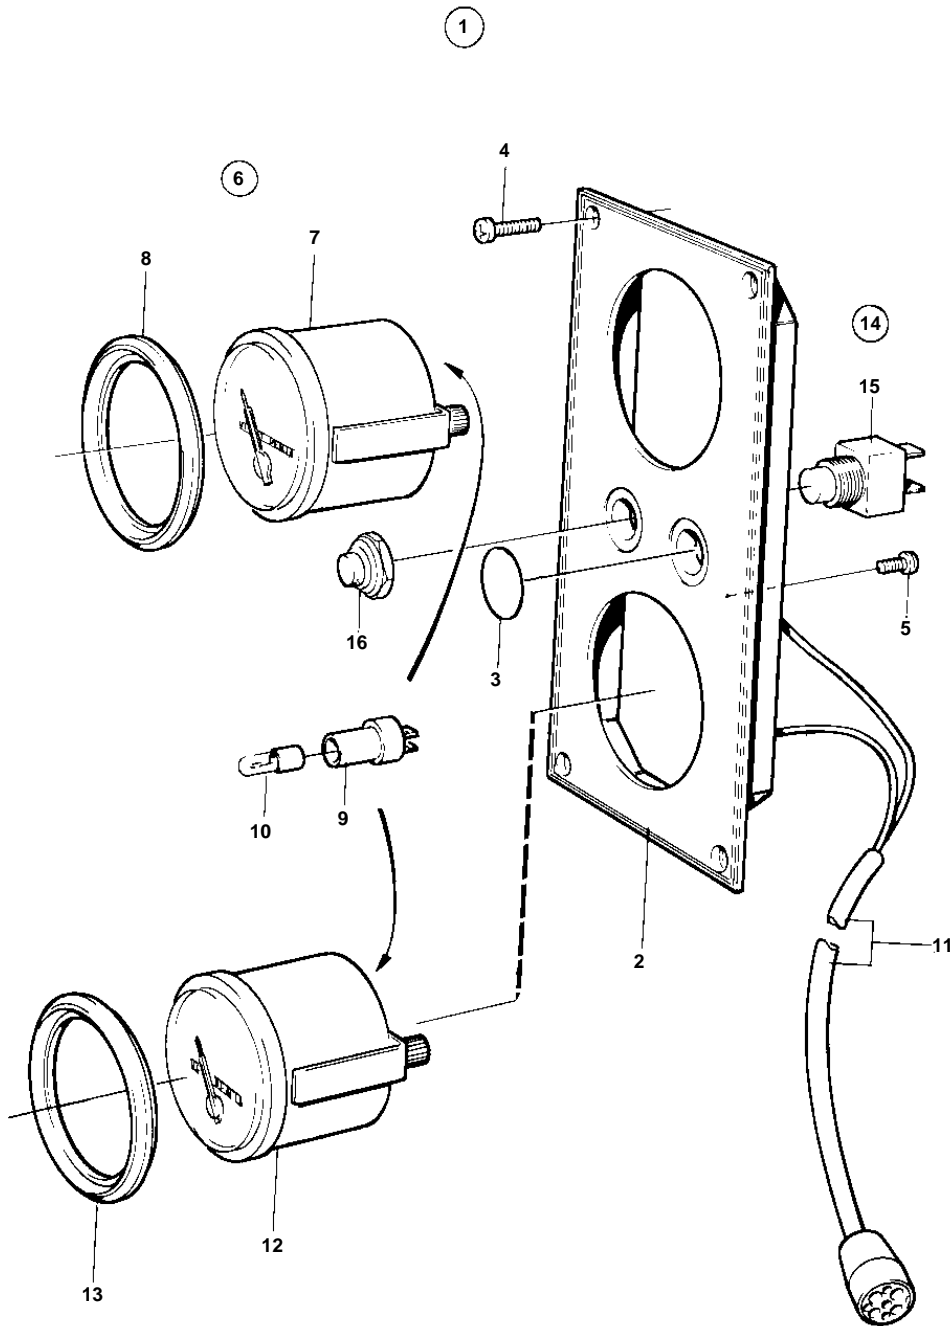

COMMON

6709

COMMON

REF	PART NO.	QTY	DESCRIPTION	SEE SEC.	NOTES
1		1	Instrument panel		REPLACED BY 864049. White coloured stripe.
	864049		Instrument panel	2457	
2		1	· Instrument panel		
3	828607	2	· Cover plate		
4	828647	4	· Screw		
5	949947	1	· Screw		
6	1140464	1	Hour counter kit		
7	872479	1	· Hour counter		(828615)
8	858643	1	· Front ring		RED. White coloured stripe.
9	808175	1	· Bulb socket		
10	19923	1	· Bulb		12V
	182059	1	· Bulb		24V
11		X	· Electrical materials	1963	
12		1	Instrumentextra		
13		1	· Front ring		
14	828718	1	Switch		
	828719	1	Switch		
15	828584	1	· Switch		Closing during pressure and spring-loaded.
	828585	1	· Switch		Closing-breaking.
16	828586	1	· Nut