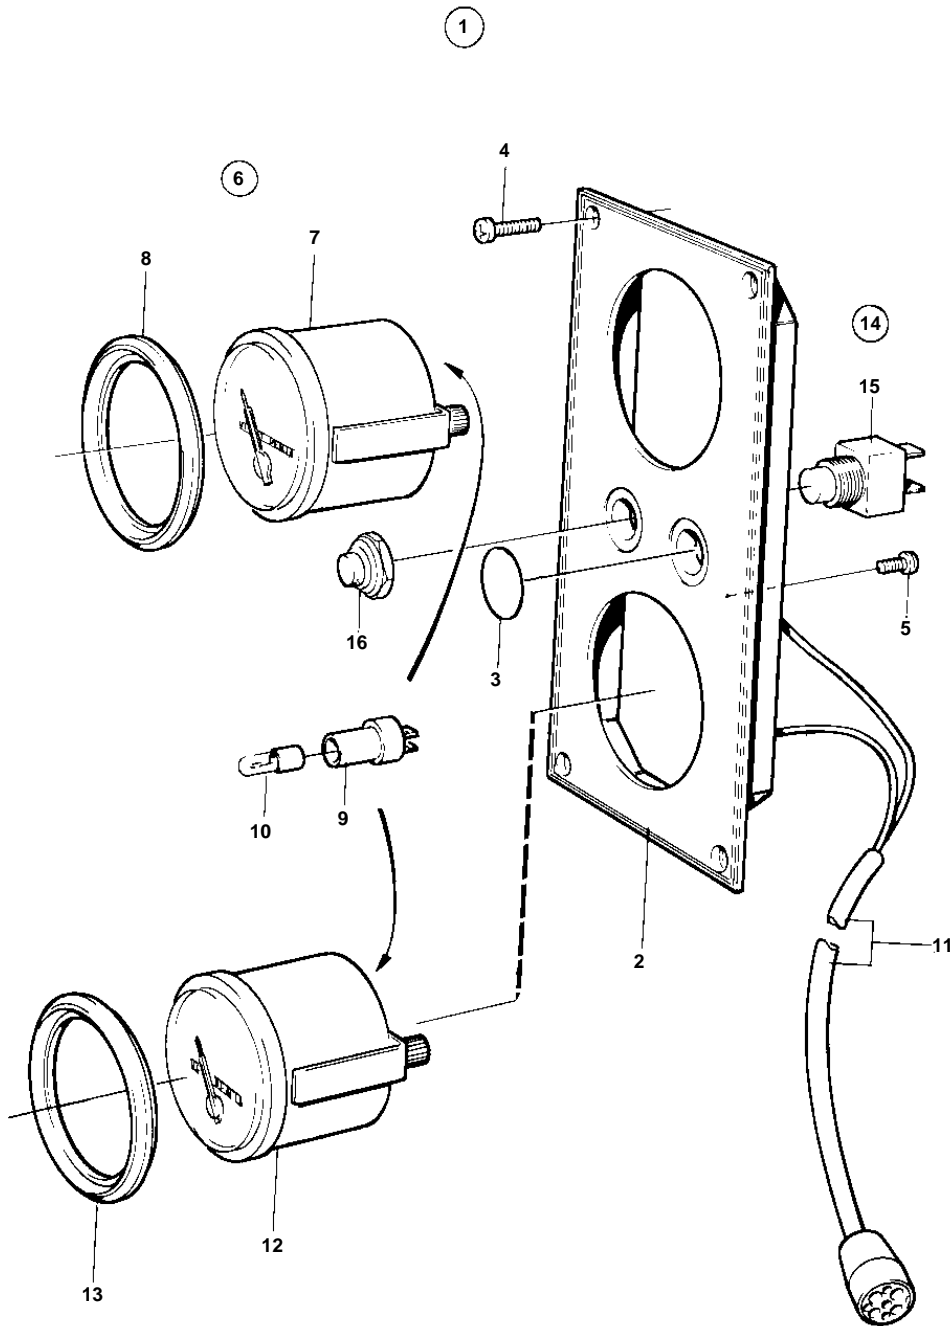

COMMON

6709

COMMON

REF	PART NO.	QTY	DESCRIPTION	SEE SEC.	NOTES
1		1	Instrument panel		REPLACED BY 858874. Gold coloured stripe.
2		1	· Instrument panel		
3	828607	2	· Cover plate		
4	828647	4	· Screw		
5	949947	1	· Screw		
6	1140464	1	Hour counter kit		(828711)
7	872479	1	· Hour counter		(828615)
8	858643	1	· Front ring		RED. White coloured stripe.
9	808175	1	· Bulb socket		
10	19923	1	· Bulb		12V
	182059	1	· Bulb		24V
11		X	· Electrical materials	1963	
12		1	Instrumentextra		
13		1	· Front ring		
14	828718	1	Switch		
	828719	1	Switch		
15	828584	1	· Switch		Closing during pressure and spring-loaded.
	828585	1	· Switch		Closing-breaking.
16	828586	1	· Nut		