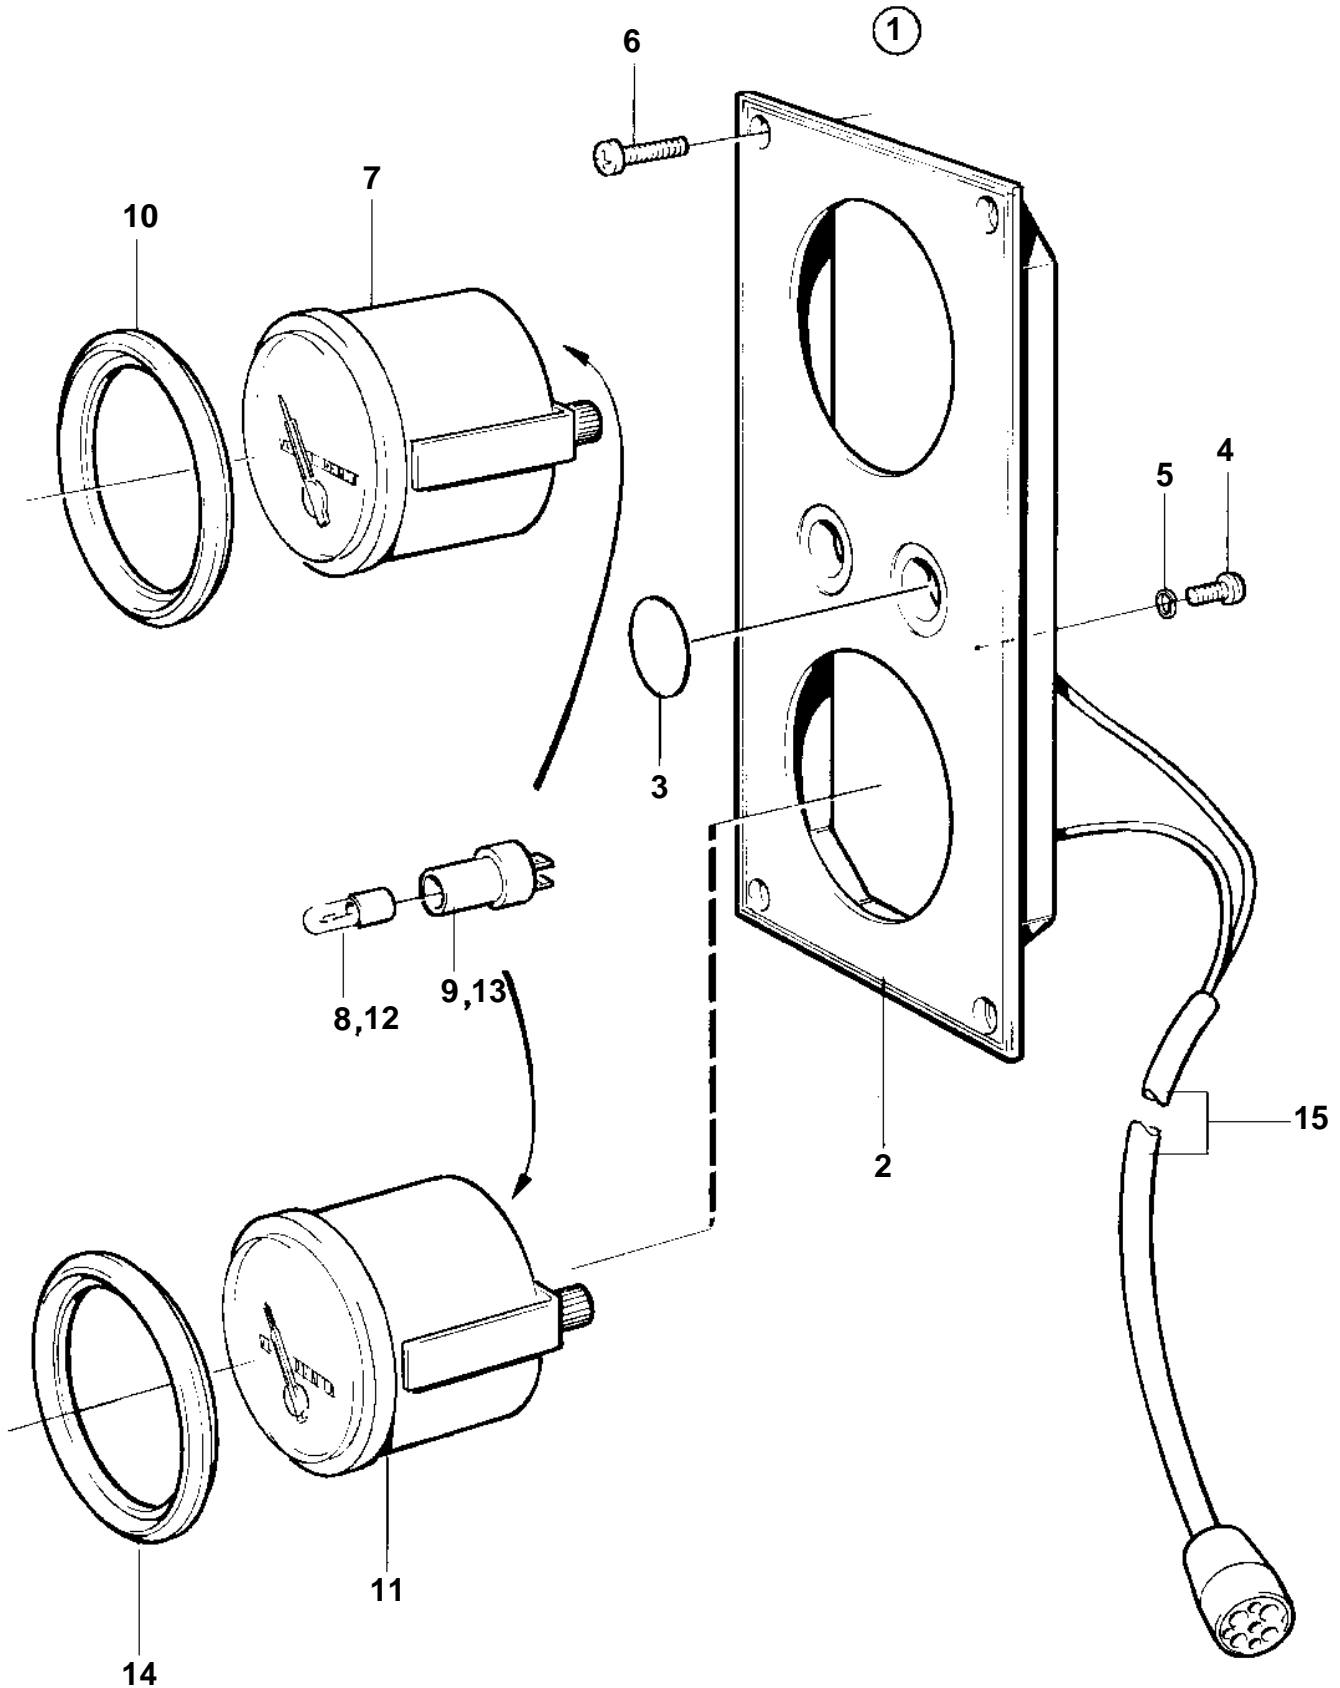

COMMON

COMMON

REF	PART NO.	QTY	DESCRIPTION	SEE SEC.	NOTES
1	872282	1	Instrument panel		White coloured stripe.
2		1	· Instrument panel		White coloured stripe.
3	828607	2	· · Cover plate		
4	949947	1	· · Screw		
5	941904	1	· · Spring washer		
6	828647	4	· · Screw		
7	873201	1	· Oil pressure gauge		(863936)
8	863946	1	· · Bulb		RED. For instrument of earlier production should white bulb 19923 and socket 808175 be mounted.
9	863945	1	· · Bulb socket		For instrument of earlier production should white bulb 19923 and socket 808175 be mounted.
10	858643	1	· Front ring		
11	873205	1	· Turbo pressure gauge		0-3bar
12	863946	1	· · Bulb		RED
13	863945	1	· · Bulb socket		
14	858643	1	· Front ring		
15		1	· Cable trunk		
		X	Electrical materials	1963	
		X	Electrical materials	1964	
		X	Electrical materials	1965	