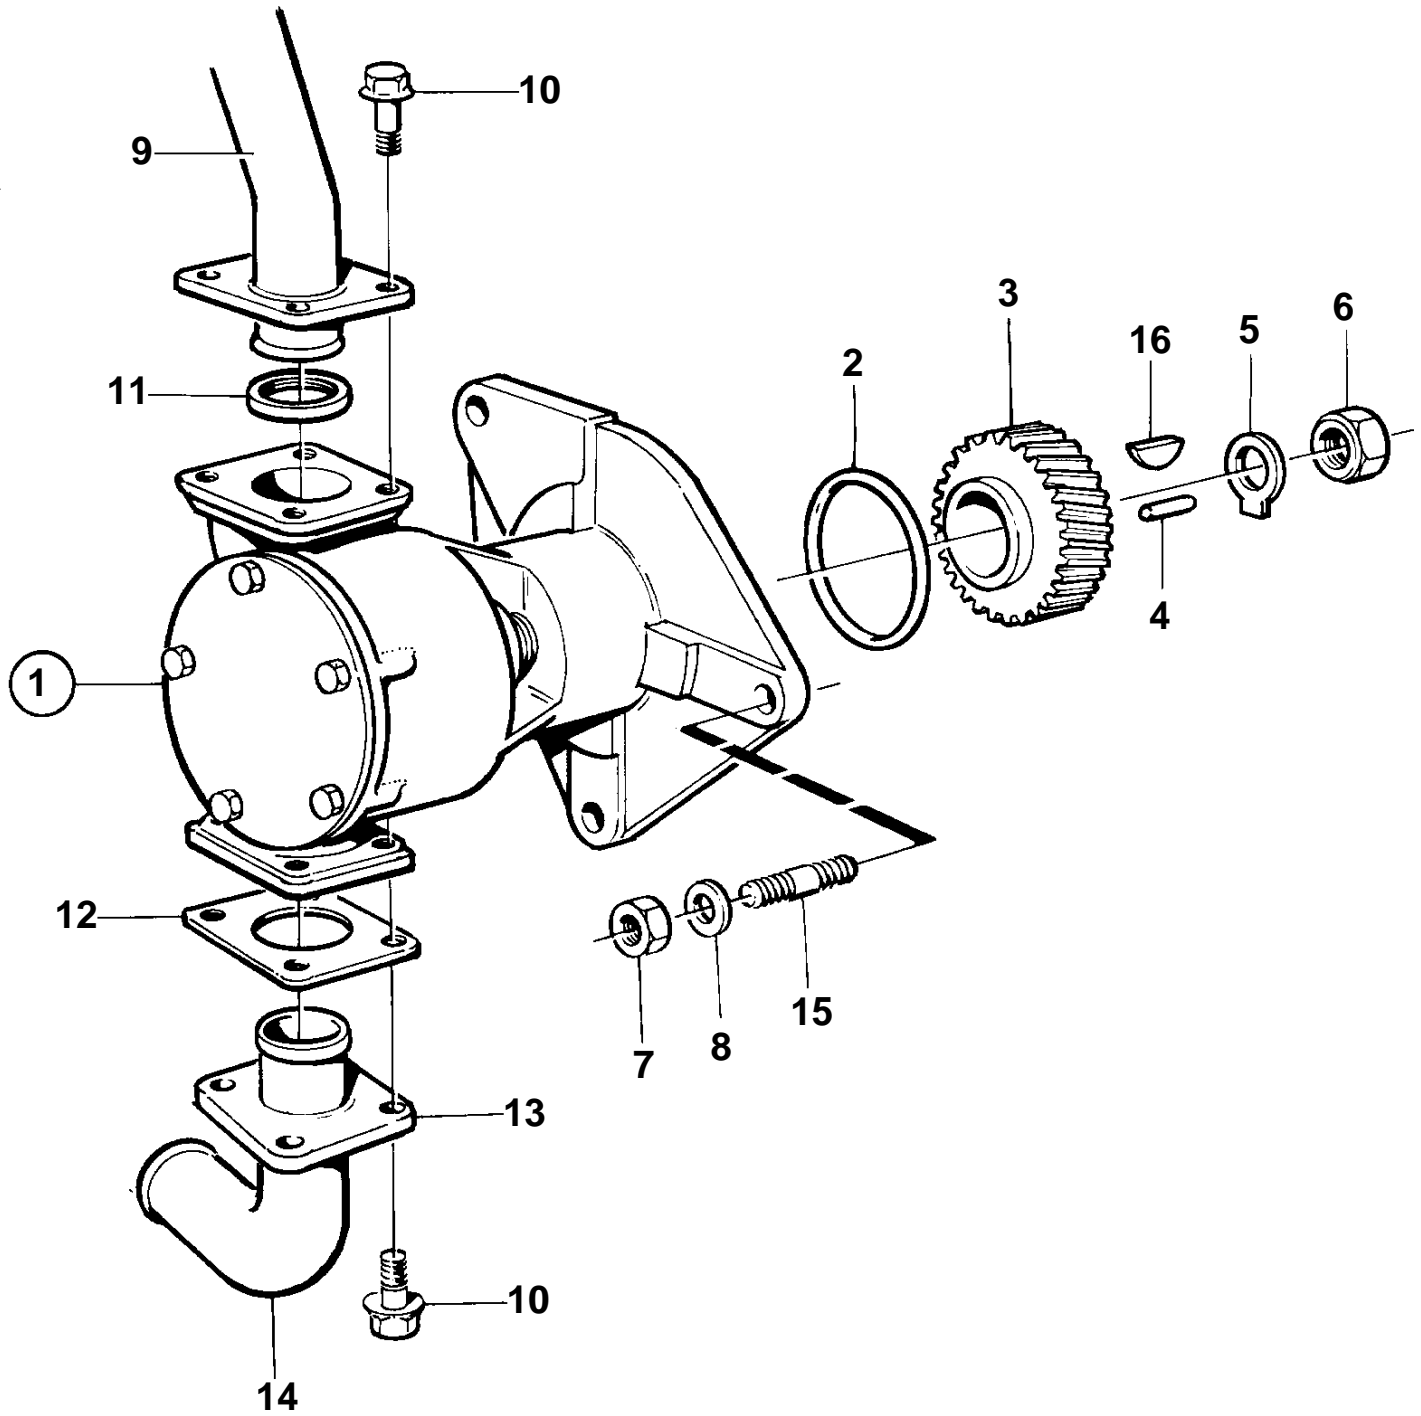

TAMD72P-A, TAMD72WJ-A

11155

TAMD72P-A, TAMD72WJ-A

REF	PART NO.	QTY	DESCRIPTION	SEE SEC.	NOTES
1	866739	1	Sea water pump	3572	
2	925257	1	O-ring		
3	820637	1	Gear		
4	950564	1	Pin		
5	942735	1	Lock washer		
6	955860	1	Nut		
7	971073	3	Nut		
8	941911	3	Spring washer		
9		1	Coolant pipe		(864971). Sea water pump-heat exchanger.
10	946441	8	Screw		M10
11	864491	1	Gasket		
12	862592	1	Gasket		
13	842029	1	Flange		
14	848596	1	Hose attachment		
15	967951	3	Stud		SEE GROUP 21
16	942406	1	Key	3572	