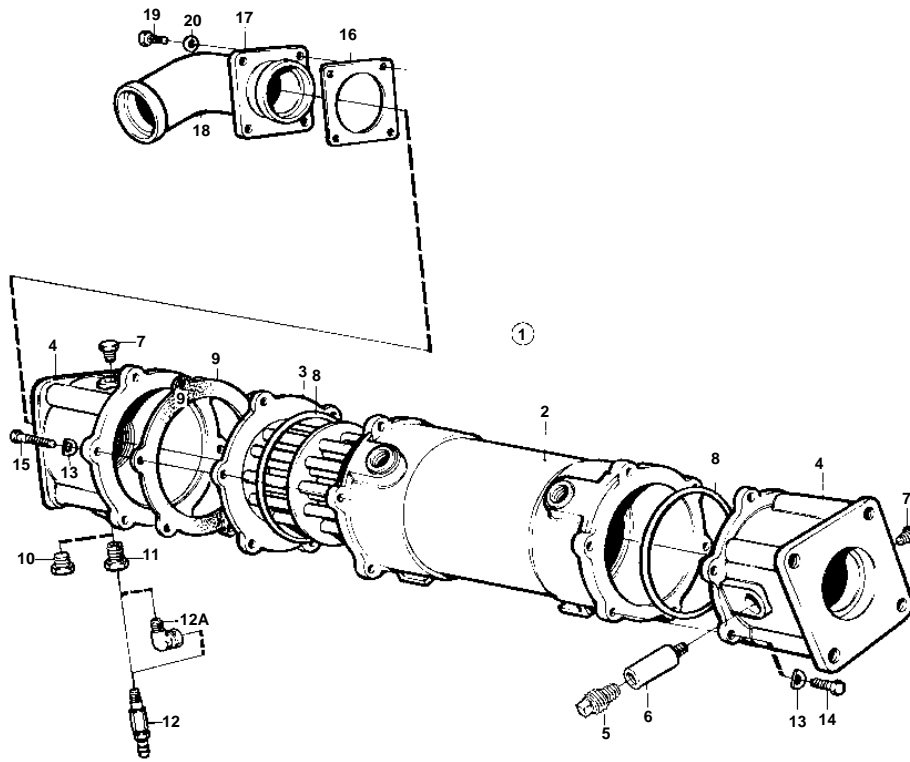

COMMON

15562

COMMON

REF	PART NO.	QTY	DESCRIPTION	NOTES
1		1	Oil cooler	REPLACED BY 864207
2	863259	1	· Housing	
3	3825938	1	· Insert	(864212)
4	848178	2	· Cover	
5	838928	1	· Plug	
6	838929	1	· Zinc anod	
7	180759	2	· Plug	
8	806154	2	· Sealing ring	
9	862601	1	· Gasket	
10	479956	1	· Plug	EARLY TYPE (192154)
11	479954	1	· Nipple	LATE TYPE (190130)
12	949918	1	· Drain cock	D=1/4
13	949607	12	· Spring washer	
14	955272	6	· Screw	L=20mm
15	955274	6	· Screw	L=25mm
16	862592	1	· Gasket	
17	842029	1	· Flange	
18	848596	1	· Hose attachment	
19	970947	4	· Screw	
20	941908	4	· Spring washer