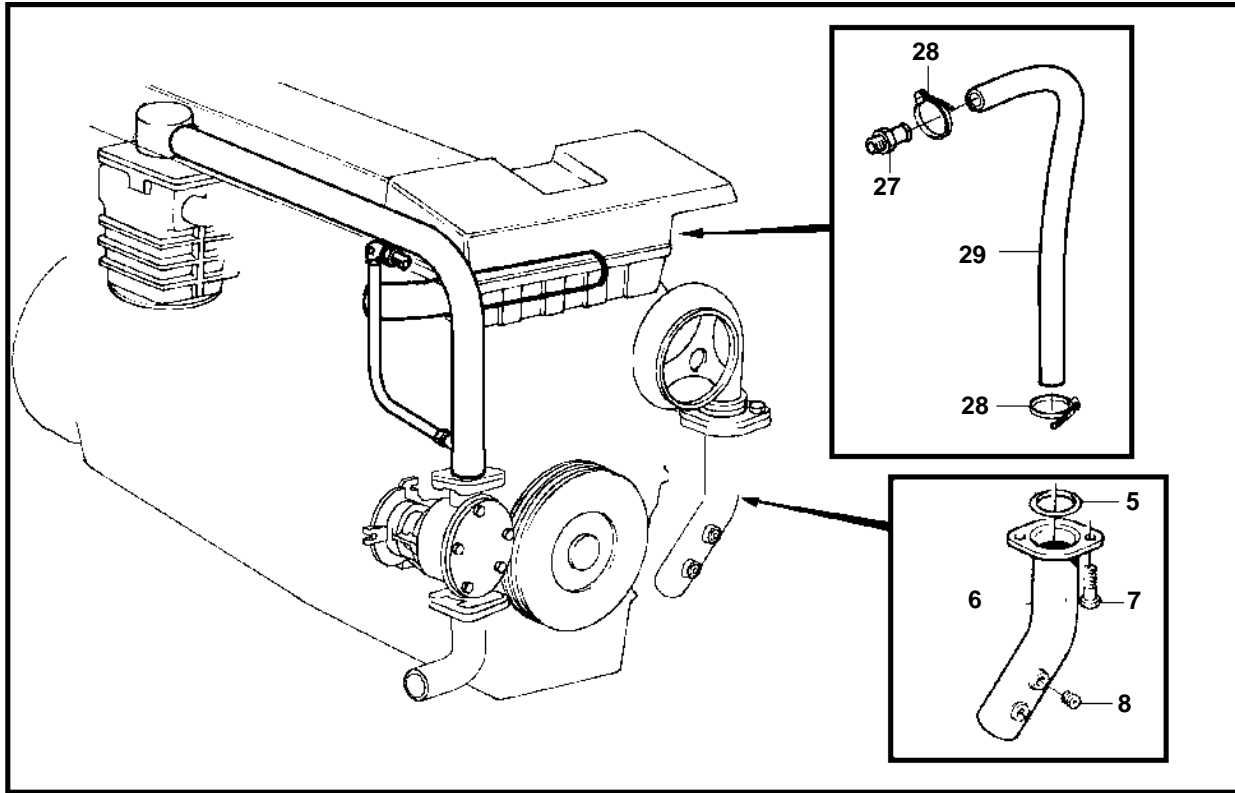

TAMD71B, TAMD72P-A, TAMD72WJ-A

17163

TAMD71B, TAMD72P-A, TAMD72WJ-A

REF	PART NO.	QTY	DESCRIPTION	NOTES
1	3825341	1	Coolant pipe	
2	466740	1	Sealing ring	
3	949918	1	Drain cock	
4	945444	1	Flange screw	
5	925092	1	O-ring	
6	848143	1	Coolant pipe	
7	945444	2	Flange screw	
8	479977	2	Plug	
9	864491	1	Gasket	
10	3825468	1	Coolant pipe	
11	466739	1	Sealing ring	
12	864918	1	Retainer	
13	946441	4	Screw	
14	949918	1	Drain cock	
15	3825000	1	Nipple	
16	943470	2	Hose clamp	
17	943367	X	Hose, expansion tank	L=350mm
18	180002	1	Fitting	
19	479953	1	Elbow nipple	
20	865754	1	Orifice sleeve	
21	965561	1	Bracket	
22	967645	1	Clamp	
23	946544	1	Flange screw	
24	945407	1	Flange nut	
25	100223	1	Screw	
26	941907	1	Spring washer	
27	479974	1	Nipple	
28	943473	2	Hose clamp	
29	943369	X	Hose	L=1000mm