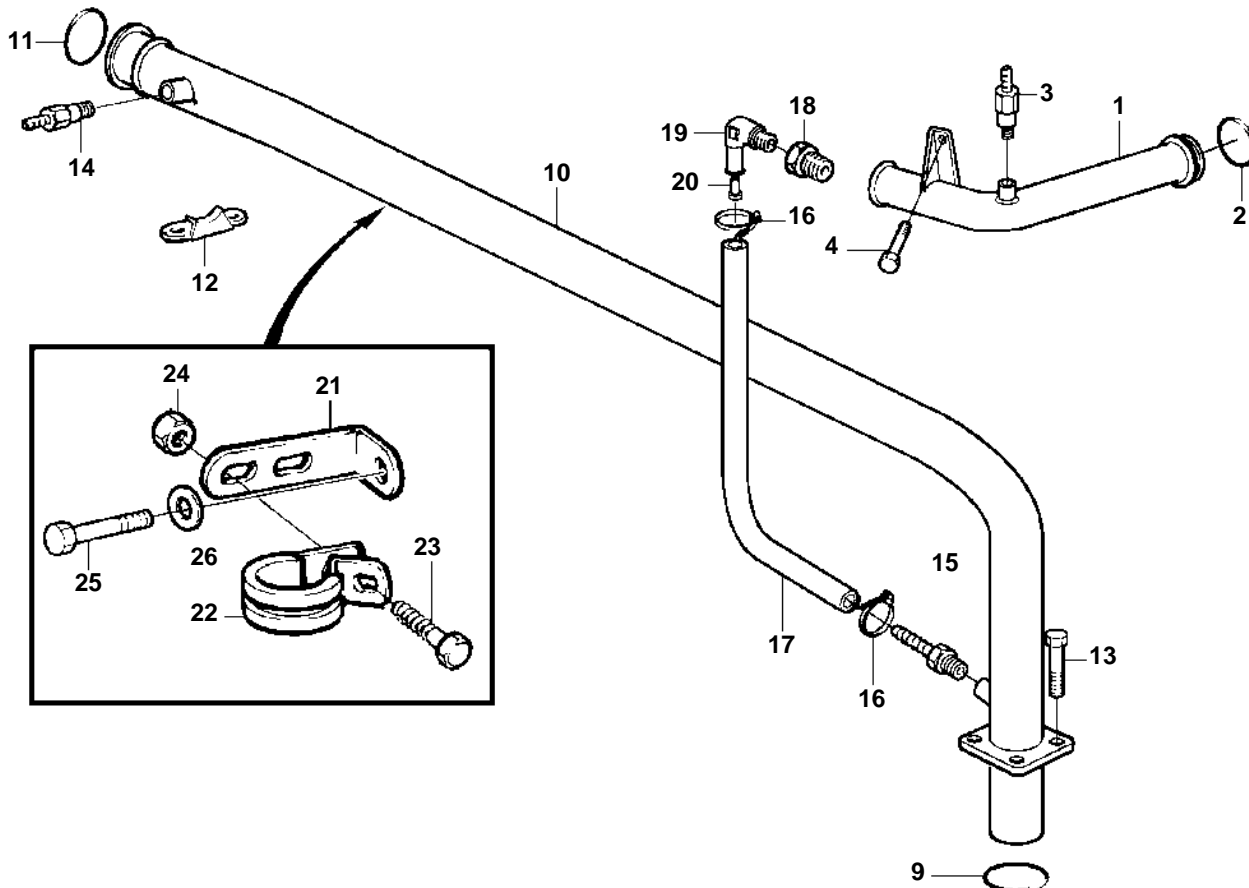

TAMD71B, TAMD72P-A, TAMD72WJ-A

17163

TAMD71B, TAMD72P-A, TAMD72WJ-A

REF	PART NO.	QTY	DESCRIPTION	NOTES
1	3825341	1	Coolant pipe	
2	466740	1	Sealing ring	
3	949918	1	Drain cock	
4	945444	1	Flange screw	
5	925092	1	O-ring	
6	848143	1	Coolant pipe	
7	945444	2	Flange screw	
8	479977	2	Plug	
9	864491	1	Gasket	
10	3825468	1	Coolant pipe	
11	466739	1	Sealing ring	
12	864918	1	Retainer	
13	946441	4	Screw	
14	949918	1	Drain cock	
15	3825000	1	Nipple	
16	943470	2	Hose clamp	
17	943367	X	Hose, expansion tank	L=350mm
18	180002	1	Fitting	
19	479953	1	Elbow nipple	
20	865754	1	Orifice sleeve	
21	965561	1	Bracket	
22	967645	1	Clamp	
23	946544	1	Flange screw	
24	945407	1	Flange nut	
25	100223	1	Screw	
26	941907	1	Spring washer	
27	479974	1	Nipple	
28	943473	2	Hose clamp	
29	943369	X	Hose	L=1000mm