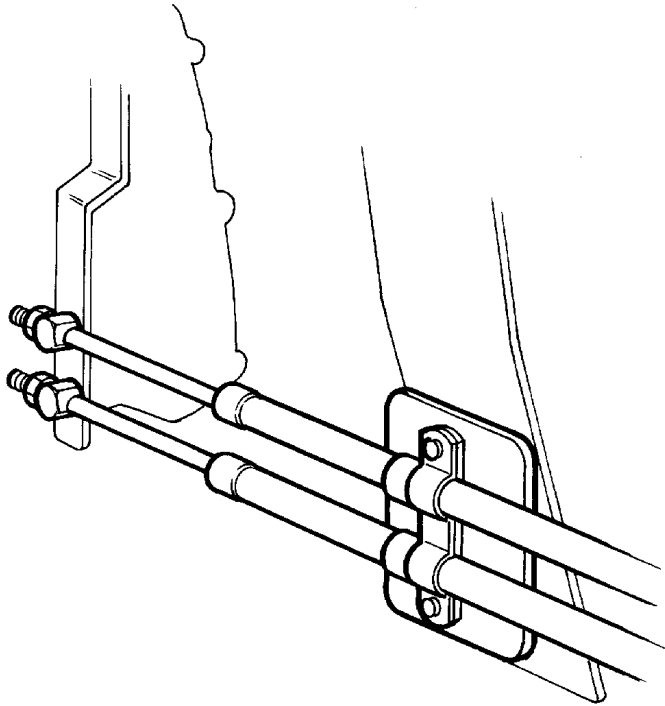

COMMON

8745

COMMON

REF	PART NO.	QTY	DESCRIPTION	NOTES
1	843945	1	Mounting kit	For control cable type 333.
3	843944	1	· Anchorage	
4	950021	2	· Screw	
5	941905	2	· Spring washer	
6	955844	2	· Nut	
7	850182	1	· Cable attachment	
8	850183	1	· Spacer	
9	814085	2	· Cube	
10	941906	2	· Spring washer	
11	17276	2	· Cotter pin	