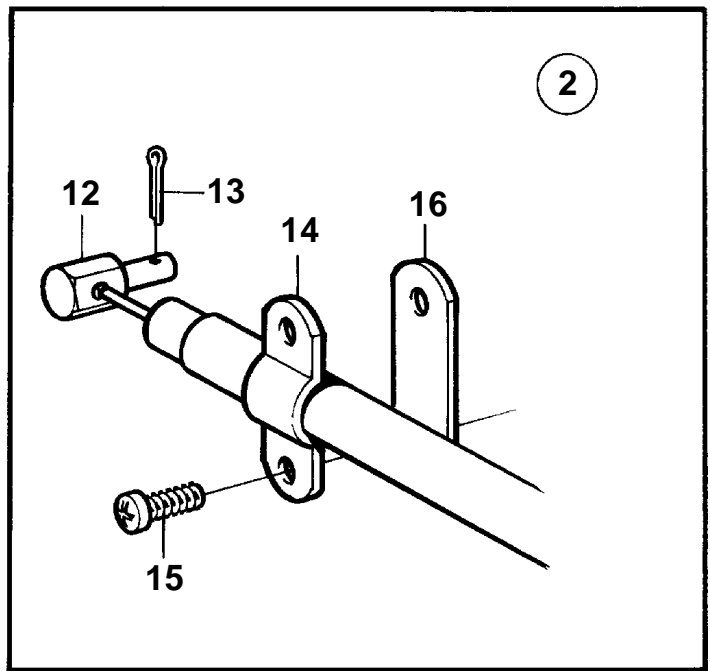

COMMON

8745

COMMON

REF	PART NO.	QTY	DESCRIPTION	NOTES
1	843945	1	Mounting kit	For control cable type 333.
3	843944	1	· Anchorage	
4	950021	2	· Screw	
5	941905	2	· Spring washer	
6	955844	2	· Nut	
7	850182	1	· Cable attachment	
8	850183	1	· Spacer	
9	814085	2	· Cube	
10	941906	2	· Spring washer	
11	17276	2	· Cotter pin	