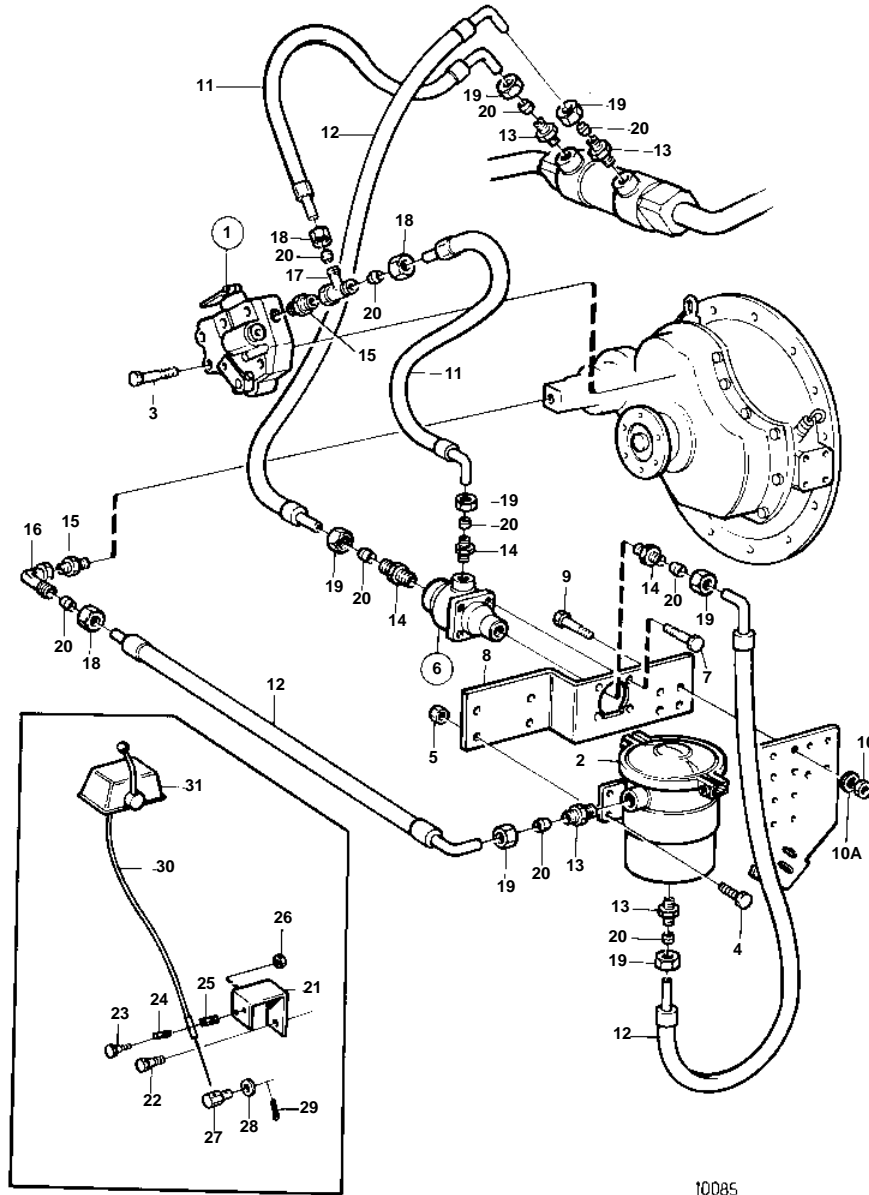

## COMMON

REF	PART NO.	QTY	DESCRIPTION	NOTES
1		1	Slip valve	FOR MG5061,5061A
		1	Slip valve	FOR MG507-1,507A-1
2		1	· Oil filter	
3		6	· Screw	
4	973083	4	Flange screw	(946329)
5	971098	4	Flange lock nut	
6	863420	1	Thermostat valve	
7	940117	4	Screw	
8	863313	1	Bracket	
9	970900	4	Screw	
10	971072	4	Nut	
10A	940280	4	Spring washer	
11	837355	2	Hose	L=420mm
12	837935	3	Hose	L=460mm
13	968132	4	Nipple	
14	863418	3	Nipple	
15	941750	2	Nipple	
16	964016	1	Nipple	
17	945837	1	T-nipple	
18	956984	3	Nut	
19	941331	7	Nut	
20	1677898	10	Ferrule	(956970)
21		1	Bracket	
22	946472	1	Screw	
23	956079	2	Screw	
24	819067	1	Brace	For control cable 333, 33c.
	6853782	1	Clamp	For control cable 443, 43c.
25	819068	1	Washer	
26	963104	2	Nut	
27	853217	1	Cube	
28	940191	1	Washer	
29	17253	1	Cotter pin	
30		X	Control cable	SEE GROUP 27
31		X	Control	SEE GROUP 27