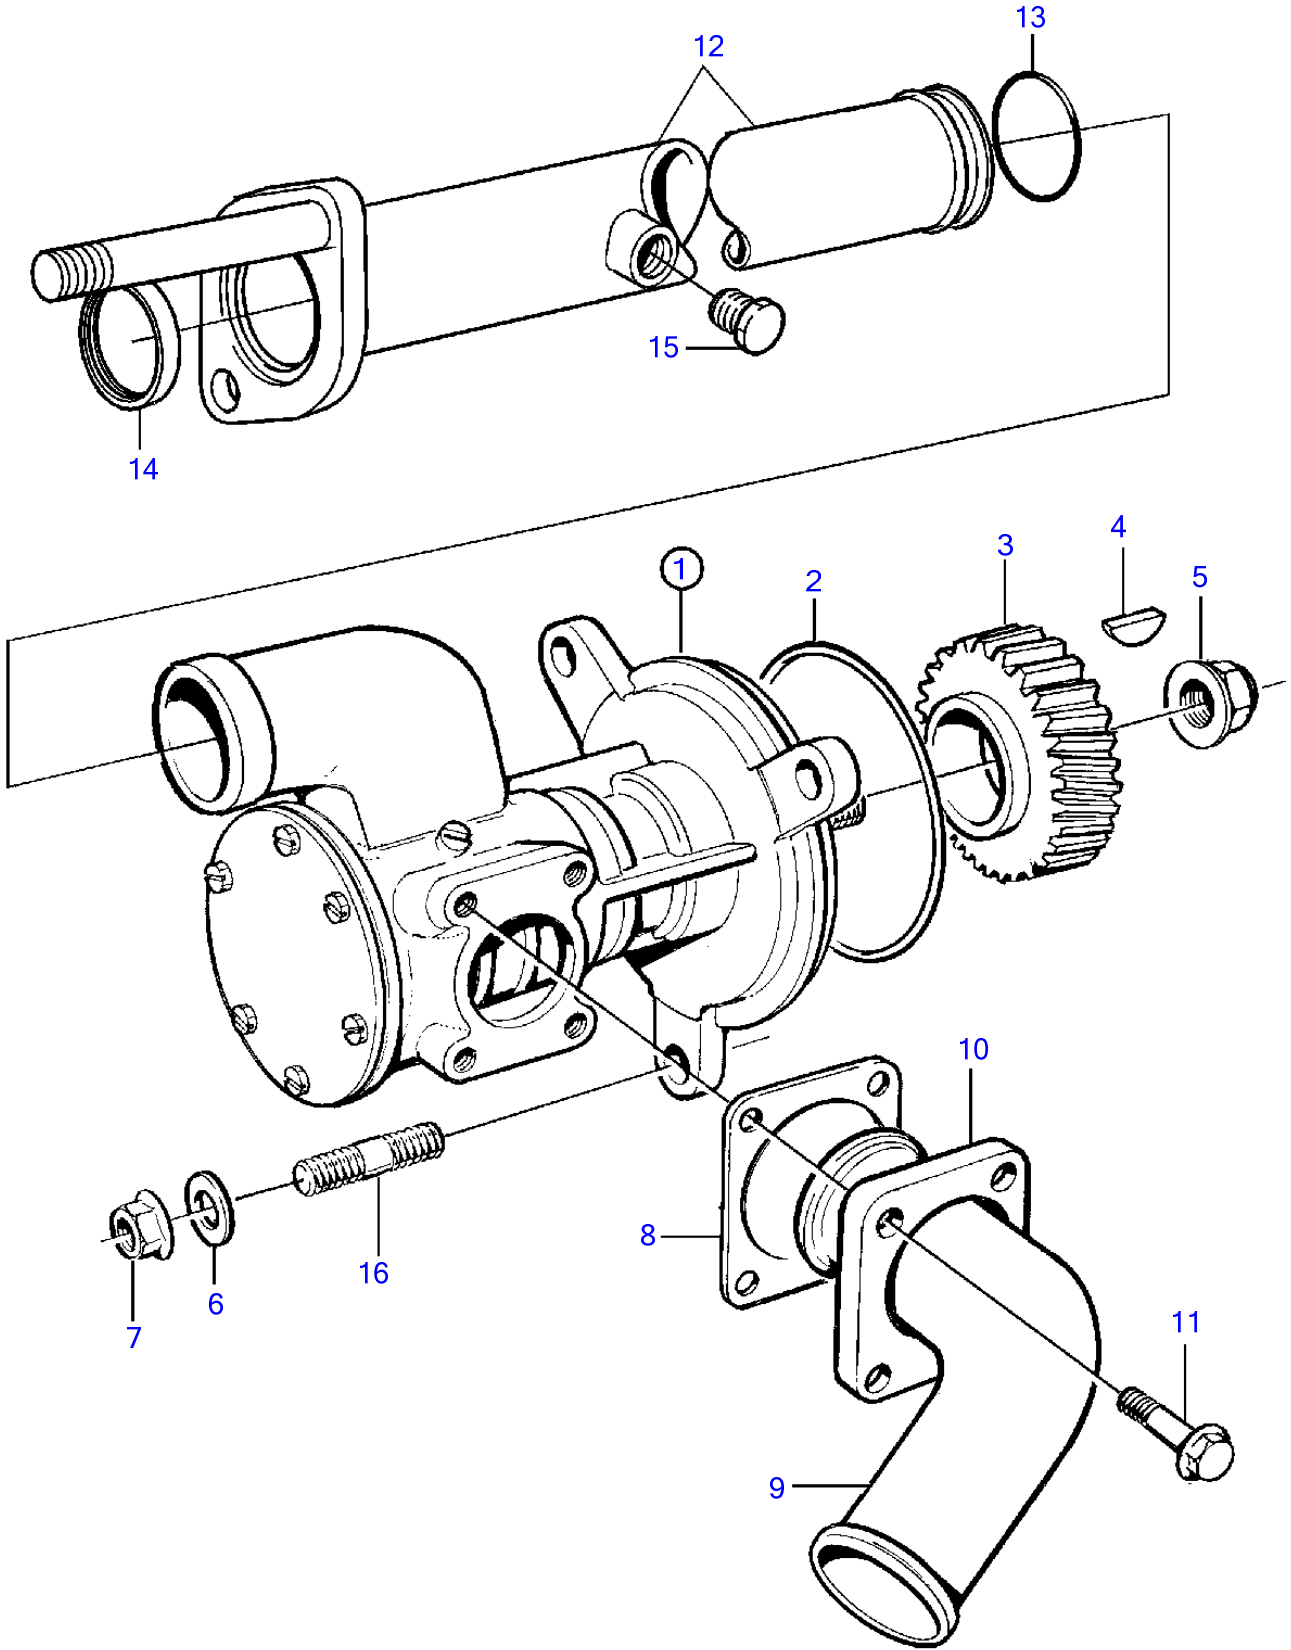

TAMD73P-A, TAMD73WJ-A

TAMD73P-A, TAMD73WJ-A

REF	PART NO.	QTY	DESCRIPTION	SEE SEC.	NOTES
1	3826296	1	Sea water pump		Repl by sea water pump 3830699, gear 3830482 and flange lock nut 971099.
			.		
			.	3576	
	3830699	1	Sea water pump		
			.		
			.	3576	
2	975610	1	O-ring		
3	423087	1	Gear		For 3826296
			· Bulletin 45-01	45-01-EN	Timing Gears, 71, 100, 121
3	3830720	1	Gear		For 3830699
4	942406	1	Woodruff key		
5	947855	1	Flange lock nut		
6	941911	3	Spring washer		
7	971073	3	Hexagon nut		
8	862592	1	Gasket		
9	848596	1	Hose attachment		
10	842029	1	Flange		
11	946441	4	Flange screw		
12	3826297	1	Tube, charge air cooler	3942	
13	863231	1	Sealing ring		
14	864491	1	Gasket		
15	981749	1	Plug		
16	967951	3	Stud		