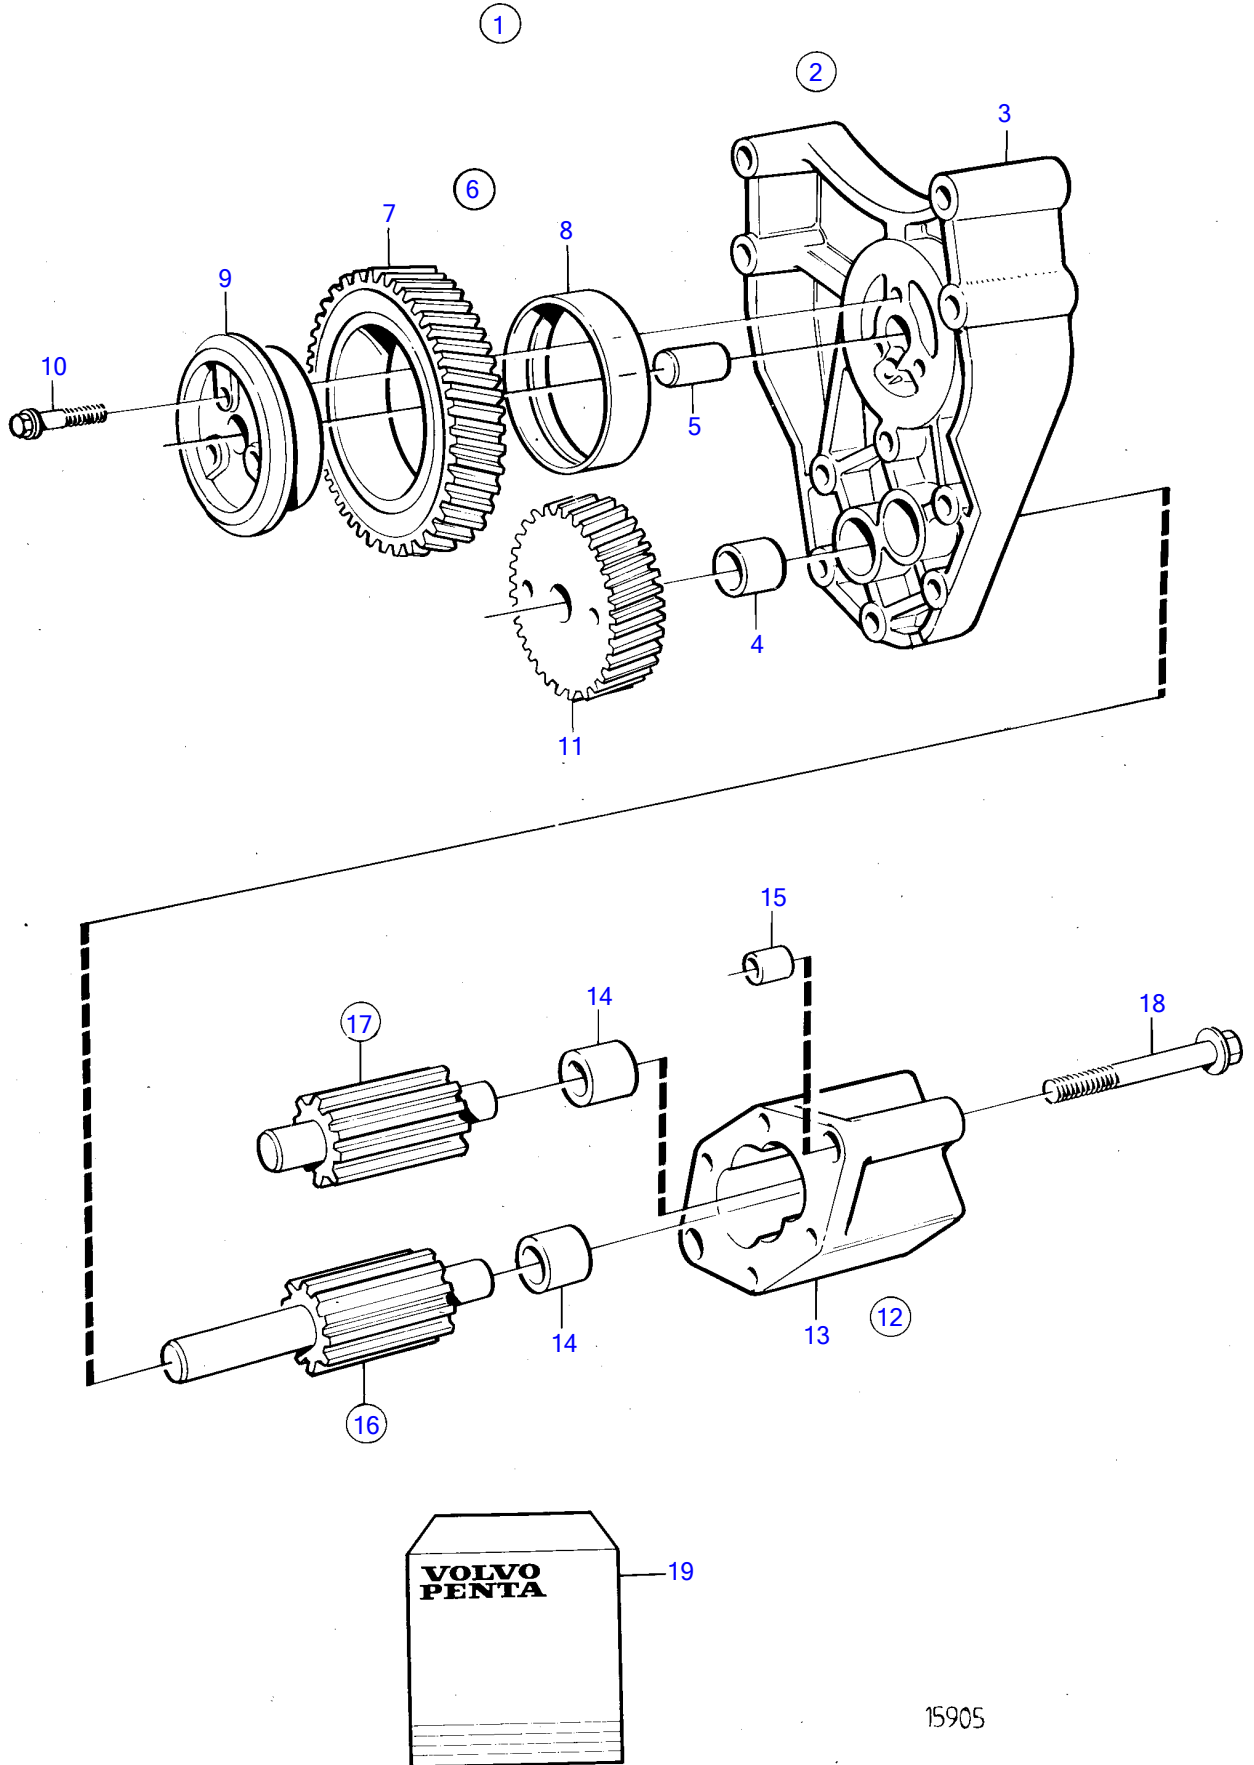

TAMD71B, TAMD73P-A, TAMD73WJ-A

15905

TAMD71B, TAMD73P-A, TAMD73WJ-A

REF	PART NO.	QTY	DESCRIPTION	NOTES
1	471733	1	Oil pump	Replaced by 477547
2	471571	1	• Bracket	
3		1	• • Bracket	
4	470347	2	• • • Bushing	Included in overhaul kit.
5	191171	1	• • Pin	
6	471942	1	• Idler gear	
7		1	• • Idler gear	
8		1	• • Bushing	
9	420048	1	• Bearing sleeve	
10	471586	1	• Screw	
11	471941	1	• Gear	
12		1	• Housing	
13		1	• • Housing	
14	470347	2	• • • Bushing	Included in overhaul kit.
15	401146	2	• • Guide sleeve	
16		1	• Shaft, with gear	Included in overhaul kit.
17		1	• Shaft, with gear	Included in overhaul kit.
18	965218	2	• Flange screw	L=75mm
19	276152	1	Overhaul kit	See group 99