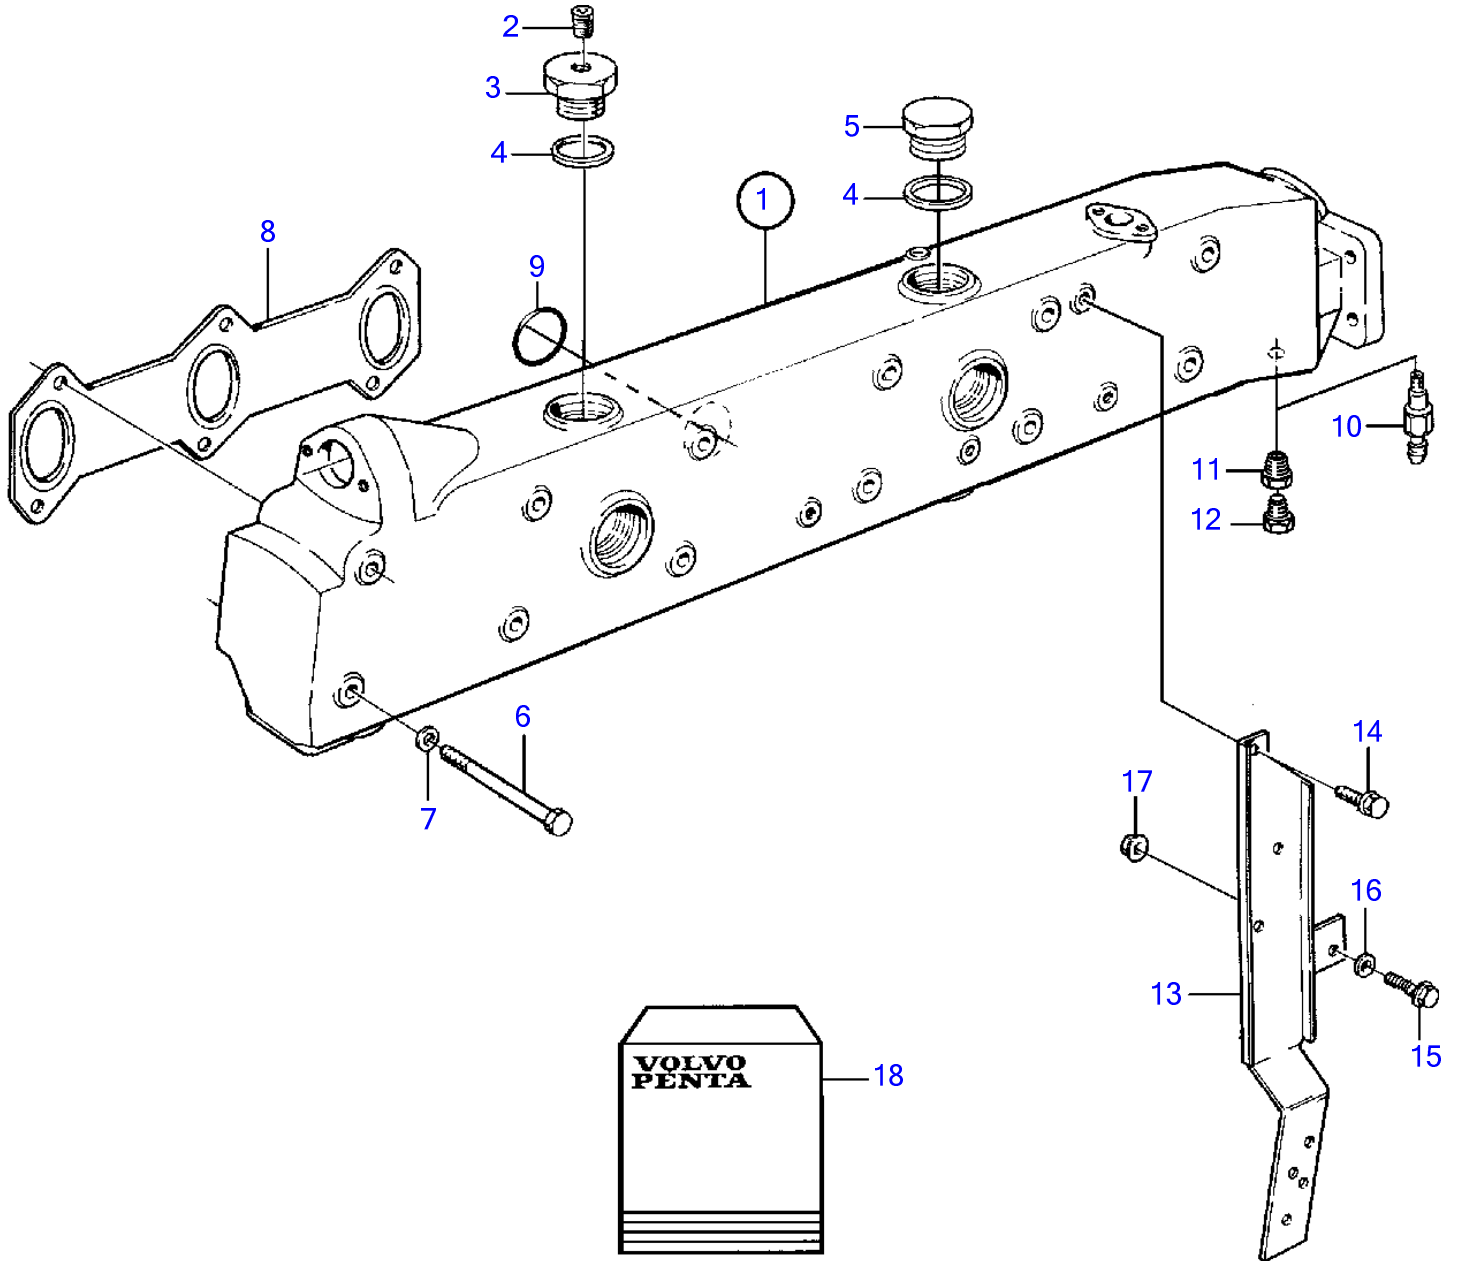

TAMD71B

17016

## TAMD71B

REF	PART NO.	QTY	DESCRIPTION	NOTES
1	3827480	1	Exhaust pipe	(866570)
2	479977	1	• Plug	
3	821335	2	• Plug	
4	469328	11	• Gasket	
5	467367	9	• Plug	
6	970961	12	Hexagon screw	L=110mm
7	941908	12	Spring washer	
8	847778	2	Gasket	Included in gasket kit.
9	1543572	1	Sealing ring	Included in gasket kit.
10	949918	1	Shut-off cock	
11	479954	1	Nipple	Alt
12	861551	1	Plug	Alt
13	847884	1	Bracket	
14	946173	1	Flange screw	
15	946544	1	Flange screw	
16	955892	1	Washer	
17	949278	1	Flange lock nut	
18	876625	1	Gasket kit, exhaust manifold	See group 99