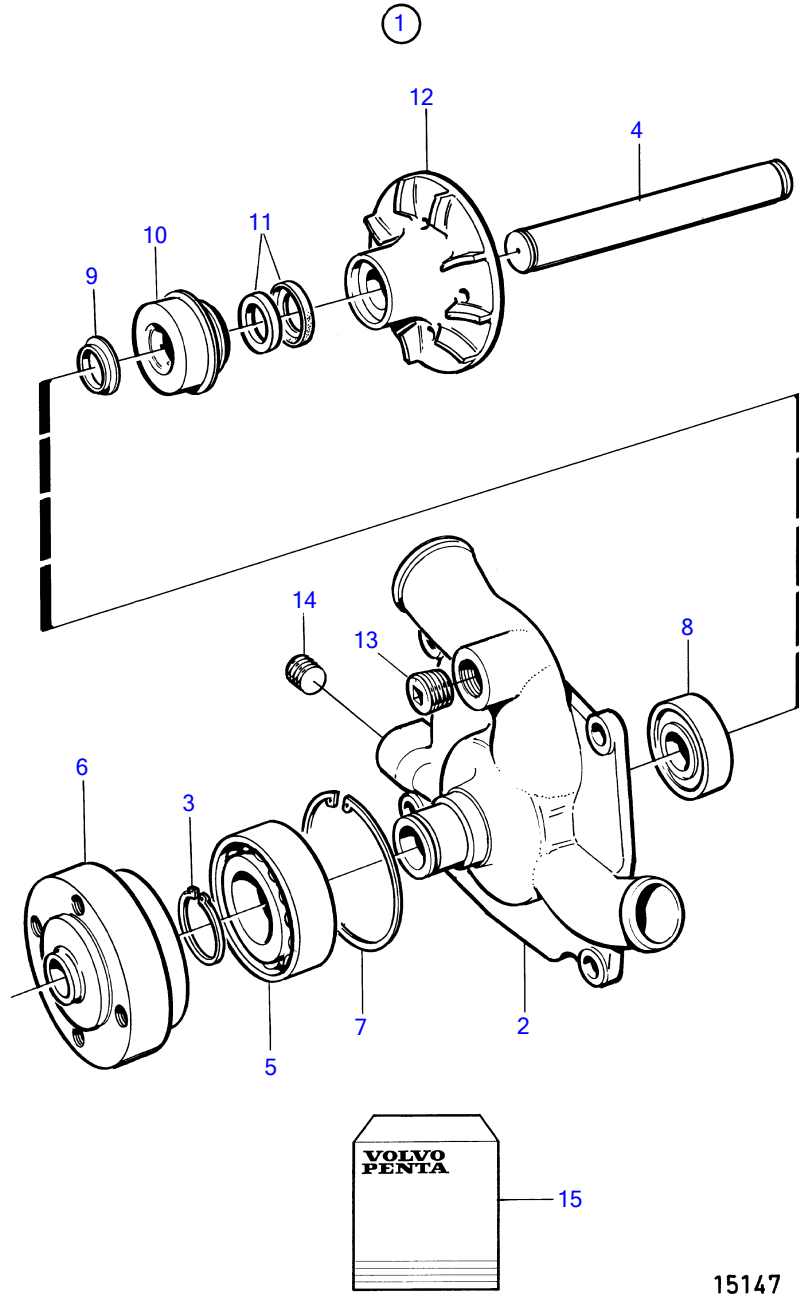

TAMD71B, TAMD73P-A, TAMD73WJ-A

15147

TAMD71B, TAMD73P-A, TAMD73WJ-A

REF	PART NO.	QTY	DESCRIPTION	NOTES
1	866201	1	Water pump	Repl by 3826153
2		1	• Housing	
3	914462	1	• Snap ring	Included in overhaul kit.
4		1	• Shaft	Included in overhaul kit.
5	181538	1	• Ball bearing	Included in overhaul kit.
6	866189	1	• Hub	
7	914533	1	• Snap ring	Included in overhaul kit.
8	1660609	1	• Ball bearing	Included in overhaul kit.
9	70913	1	• Deflector	
10	1545283	1	• Sealing ring	
11	421306	1	• Wear ring	
12		1	• Impeller	Included in overhaul kit.
13	479977	1	• Plug	
14	968145	1	• Plug	
15	876840	1	Overhaul kit	See group 99