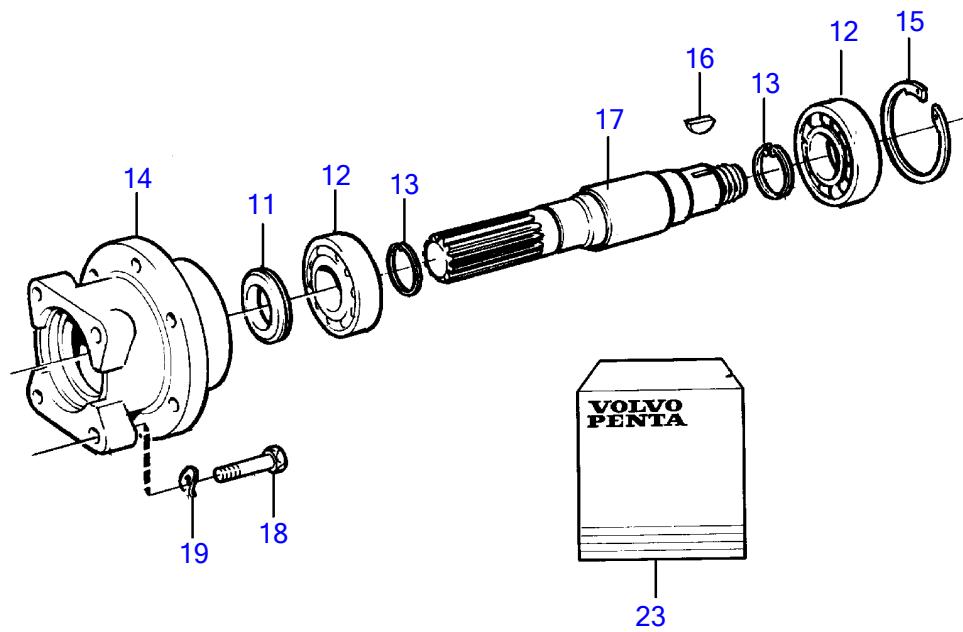

1

REF	PART NO.	QTY	DESCRIPTION	NOTES
1	3829311	1	Sea water pump	
2	847228	1	• Cover	
3	3829314	1	• Gasket	Included in impeller kit 875736.
4	827013	1	• Cam	
5		1	• Pump housing	
6	825730	1	• Screw	
7	3829449	1	• Washer	
8	826230	1	• Wear washer	
9	3829315	1	• Sealing ring	
10	812964	1	• Deflector ring	
11	845795	1	• Sealing ring	
12	11013	2	• Ball bearing	
13	847230	2	• Lock ring	
14	845969	1	• Bearing housing	
15	825735	1	• Lock ring	
16	942406	1	• Woodruff key	
17	825978	1	• Pump shaft	
18	940135	4	• Hexagon screw	
19	955921	4	• Spring washer	
20		1	• Impeller	Included in impeller kit 875736.
21	(827020)	1	• Washer	Included in impeller kit 875736., Obsolete part
22	847229	5	• Screw	
23	875736	1	Impeller kit	