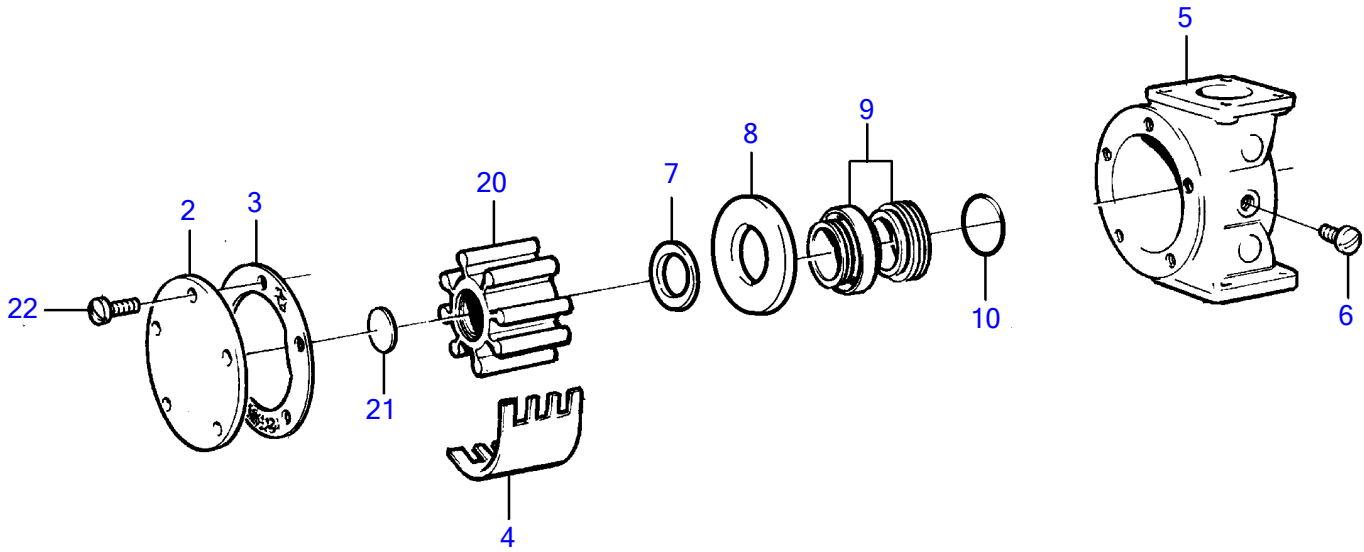

1

REF	PART NO.	QTY	DESCRIPTION	NOTES
1	3829311	1	Sea water pump	
2	847228	1	• Cover	
3	3829314	1	• Gasket	Included in impeller kit 875736.
4	827013	1	• Cam	
5		1	• Pump housing	
6	825730	1	• Screw	
7	3829449	1	• Washer	
8	826230	1	• Wear washer	
9	3829315	1	• Sealing ring	
10	812964	1	• Deflector ring	
11	845795	1	• Sealing ring	
12	11013	2	• Ball bearing	
13	847230	2	• Lock ring	
14	845969	1	• Bearing housing	
15	825735	1	• Lock ring	
16	942406	1	• Woodruff key	
17	825978	1	• Pump shaft	
18	940135	4	• Hexagon screw	
19	955921	4	• Spring washer	
20		1	• Impeller	Included in impeller kit 875736.
21	(827020)	1	• Washer	Included in impeller kit 875736., Obsolete part
22	847229	5	• Screw	
23	875736	1	Impeller kit	