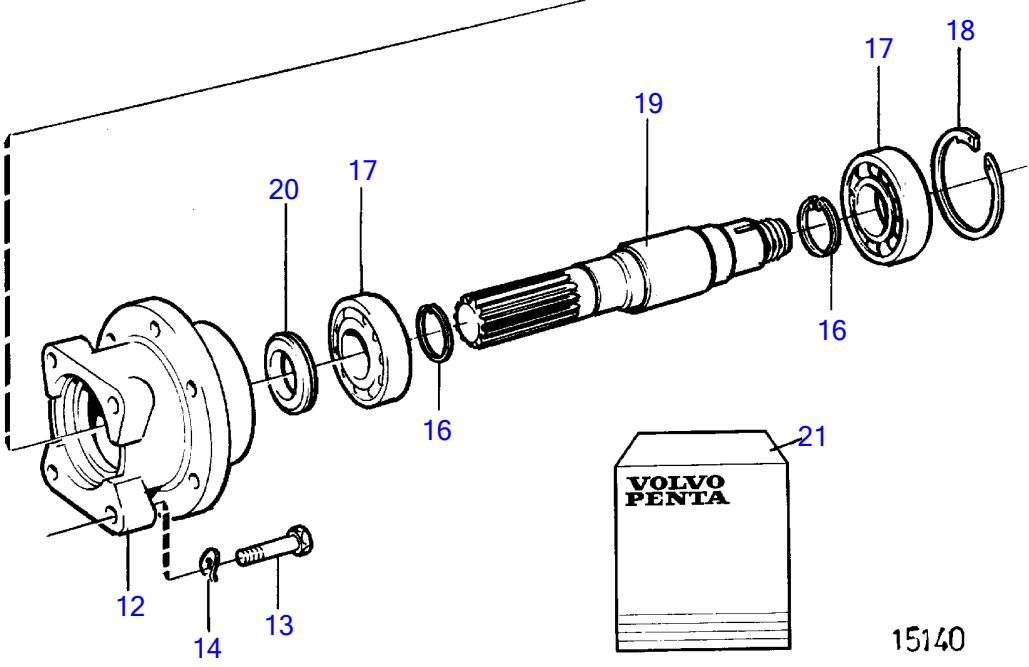

1

15140

REF	PART NO.	QTY	DESCRIPTION	NOTES
1	846354	1	Sea water pump	
2		1	• Pump housing	
3	847228	1	• Cover	
4	3829314	1	• Gasket	Included in impeller kit.
5	959931	5	• Hexagon screw	Included in overhaul kit.
6	812966	1	• Spline seal	Included in impeller kit.
7		1	• Impeller	Included in impeller kit.
8	826230	1	• Wear washer	Included in overhaul kit.
9	827013	1	• Cam	
10	825730	1	• Screw	
11	3829315	1	• Sealing ring	Included in overhaul kit.
12	845969	1	• Bearing housing	
13	940135	4	• Hexagon screw	
14	941907	4	• Spring washer	
15	812964	1	• Deflector ring	Included in overhaul kit.
16	847230	2	• Lock ring	Included in overhaul kit.
17	11013	2	• Ball bearing	Included in overhaul kit.
18	825735	1	• Lock ring	Included in overhaul kit.
19	825978	1	• Pump shaft	
20	845795	1	• Sealing ring	Included in overhaul kit.
21	875736	1	Impeller kit	See group 99
	875737	1	Overhaul kit	See group 99