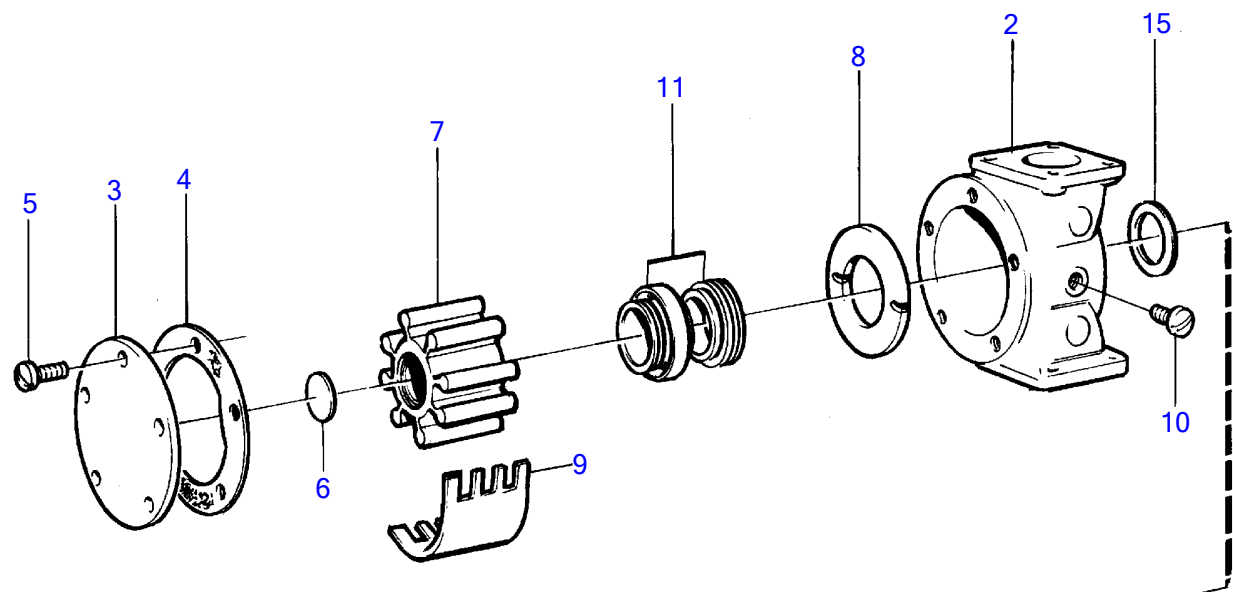

1

15140

REF	PART NO.	QTY	DESCRIPTION	NOTES
1	846354	1	Sea water pump	
2		1	• Pump housing	
3	847228	1	• Cover	
4	3829314	1	• Gasket	Included in impeller kit.
5	959931	5	• Hexagon screw	Included in overhaul kit.
6	812966	1	• Spline seal	Included in impeller kit.
7		1	• Impeller	Included in impeller kit.
8	826230	1	• Wear washer	Included in overhaul kit.
9	827013	1	• Cam	
10	825730	1	• Screw	
11	3829315	1	• Sealing ring	Included in overhaul kit.
12	845969	1	• Bearing housing	
13	940135	4	• Hexagon screw	
14	941907	4	• Spring washer	
15	812964	1	• Deflector ring	Included in overhaul kit.
16	847230	2	• Lock ring	Included in overhaul kit.
17	11013	2	• Ball bearing	Included in overhaul kit.
18	825735	1	• Lock ring	Included in overhaul kit.
19	825978	1	• Pump shaft	
20	845795	1	• Sealing ring	Included in overhaul kit.
21	875736	1	Impeller kit	See group 99
	875737	1	Overhaul kit	See group 99