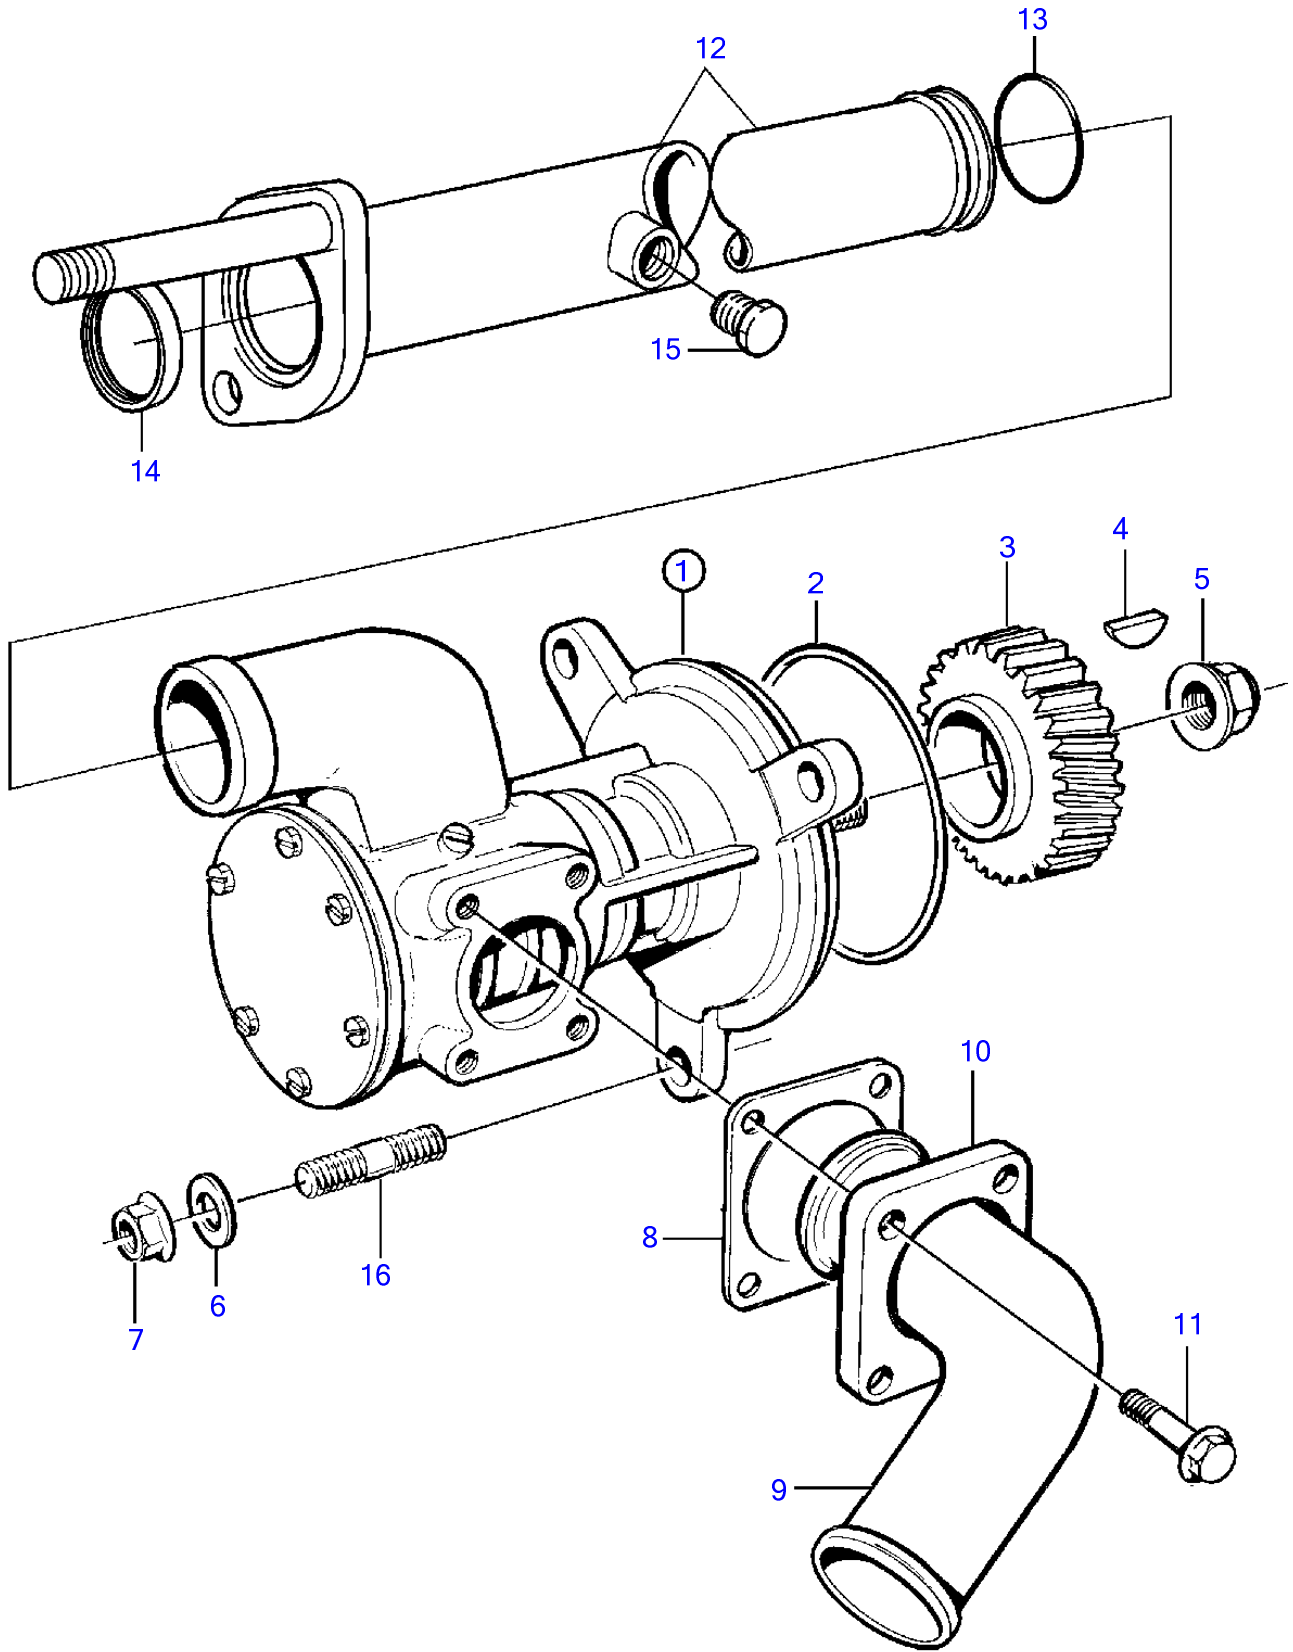

TAMD73P-A, TAMD73WJ-A

## TAMD73P-A, TAMD73WJ-A

REF	PART NO.	QTY	DESCRIPTION	SEE SEC.	NOTES
1	3826296	1	Sea water pump		Repl by sea water pump 3830699, gear 3830482 and flange lock nut 971099.
			.		
			.	3576	
	3830699	1	Sea water pump		
			.		
			.	3576	
2	975610	1	O-ring		
3	423087	1	Gear		For 3826296
			· Bulletin 45-01	45-01-EN	Timing Gears, 71, 100, 121
3	3830720	1	Gear		For 3830699
4	942406	1	Woodruff key		
5	947855	1	Flange lock nut		
6	941911	3	Spring washer		
7	971073	3	Hexagon nut		
8	862592	1	Gasket		
9	848596	1	Hose attachment		
10	842029	1	Flange		
11	946441	4	Flange screw		
12	3826297	1	Tube, charge air cooler	3942	
13	863231	1	Sealing ring		
14	864491	1	Gasket		
15	981749	1	Plug		
16	967951	3	Stud		