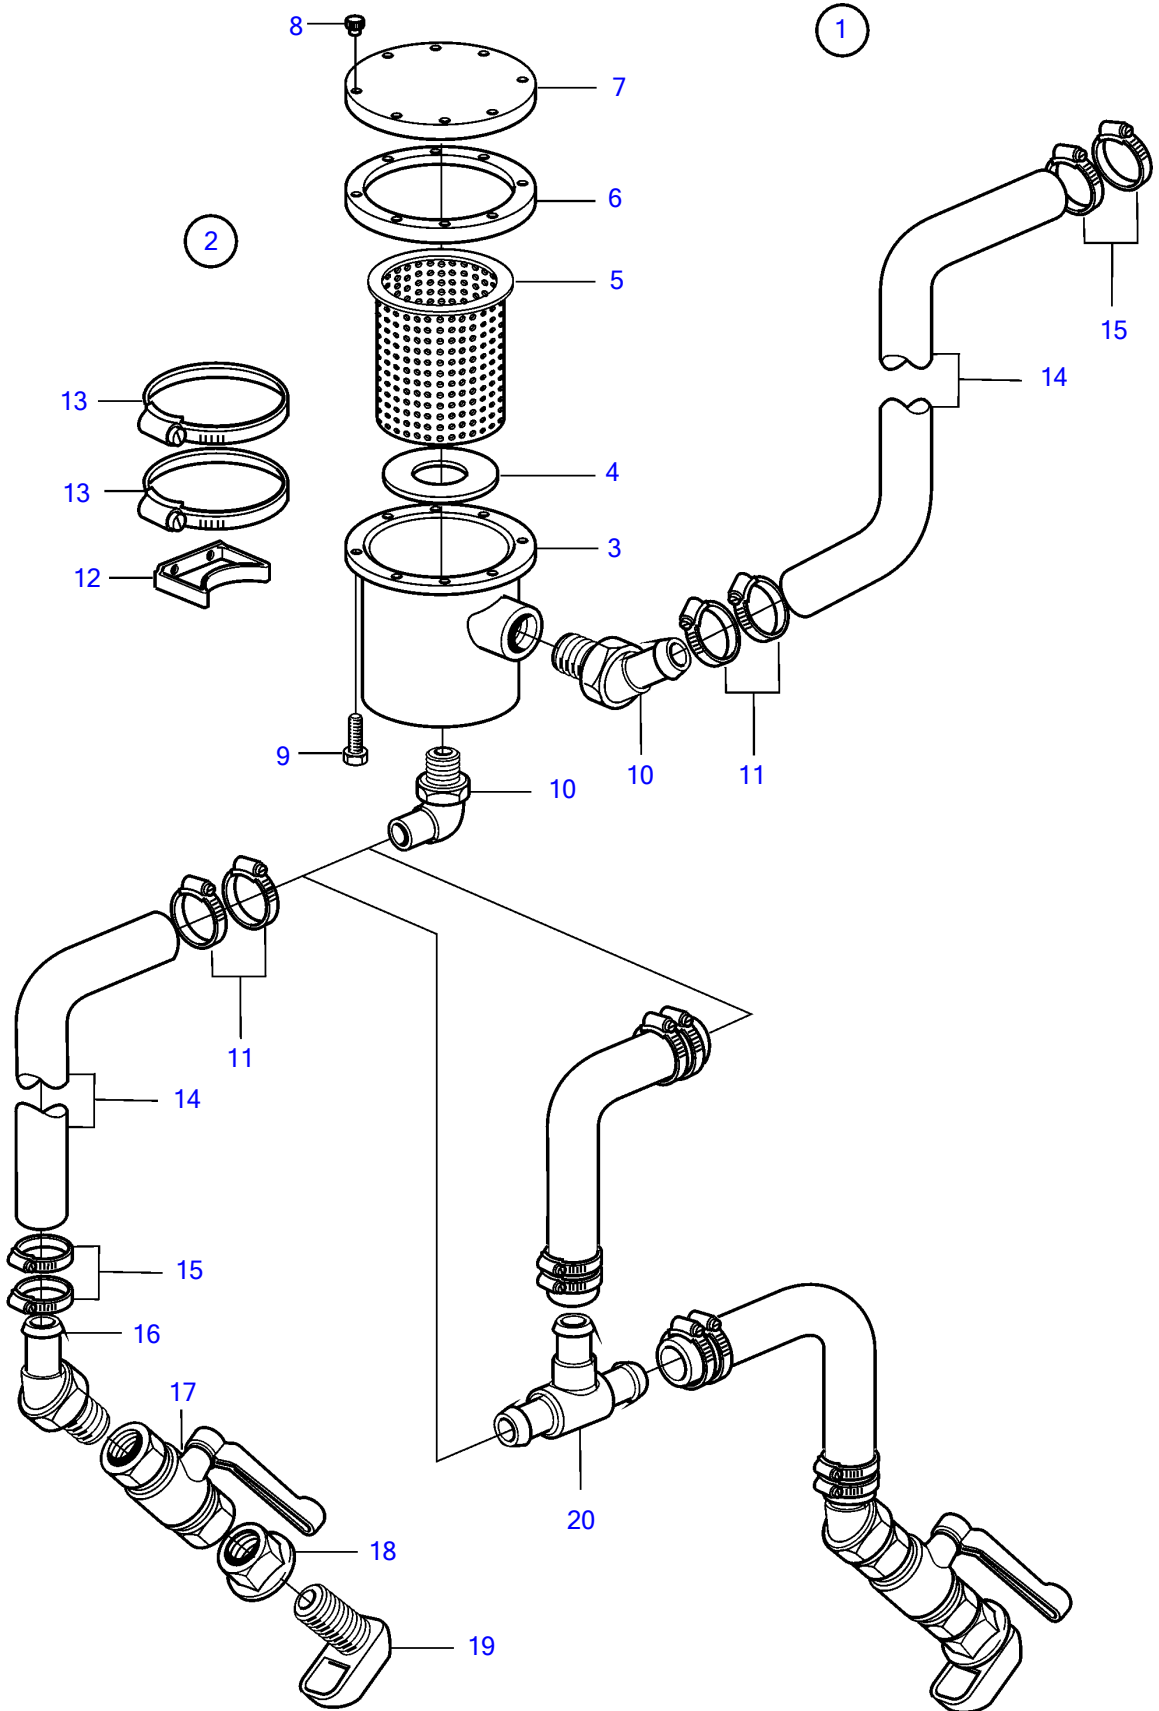

TAMD71B, TAMD73P-A, TAMD73WJ-A

TAMD71B, TAMD73P-A, TAMD73WJ-A

REF	PART NO.	QTY	DESCRIPTION	NOTES
1	862199	1	Sea water filter	
2	842466	1	• Sea water filter	
3		1	• • Housing	
4			• • Gasket	Included in gasket kit 3589331
5	843358	1	• • Filter	
6			• • Gasket	Included in gasket kit 3589331
7	843359	1	• • Cardboard tube	
8	843357	8	• • Nut	
9	(843362)	8	• • Screw	Obsolete part
10	(849571)	2	• Hose attachment	Obsolete part
11	961672	4	• Hose clamp	
12	828061	2	• Retainer	
13	961678	2	• Hose clamp	
14	848327	X	Hose	
15	961673	4	Hose clamp	
16	848420	1	Hose connection	
17	3837938	1	Ball valve	
18	848323	1	Flange nut	
19	848321	1	Strainer	
20	848669	1	T-pipe	Used when two sea water intake are installed.