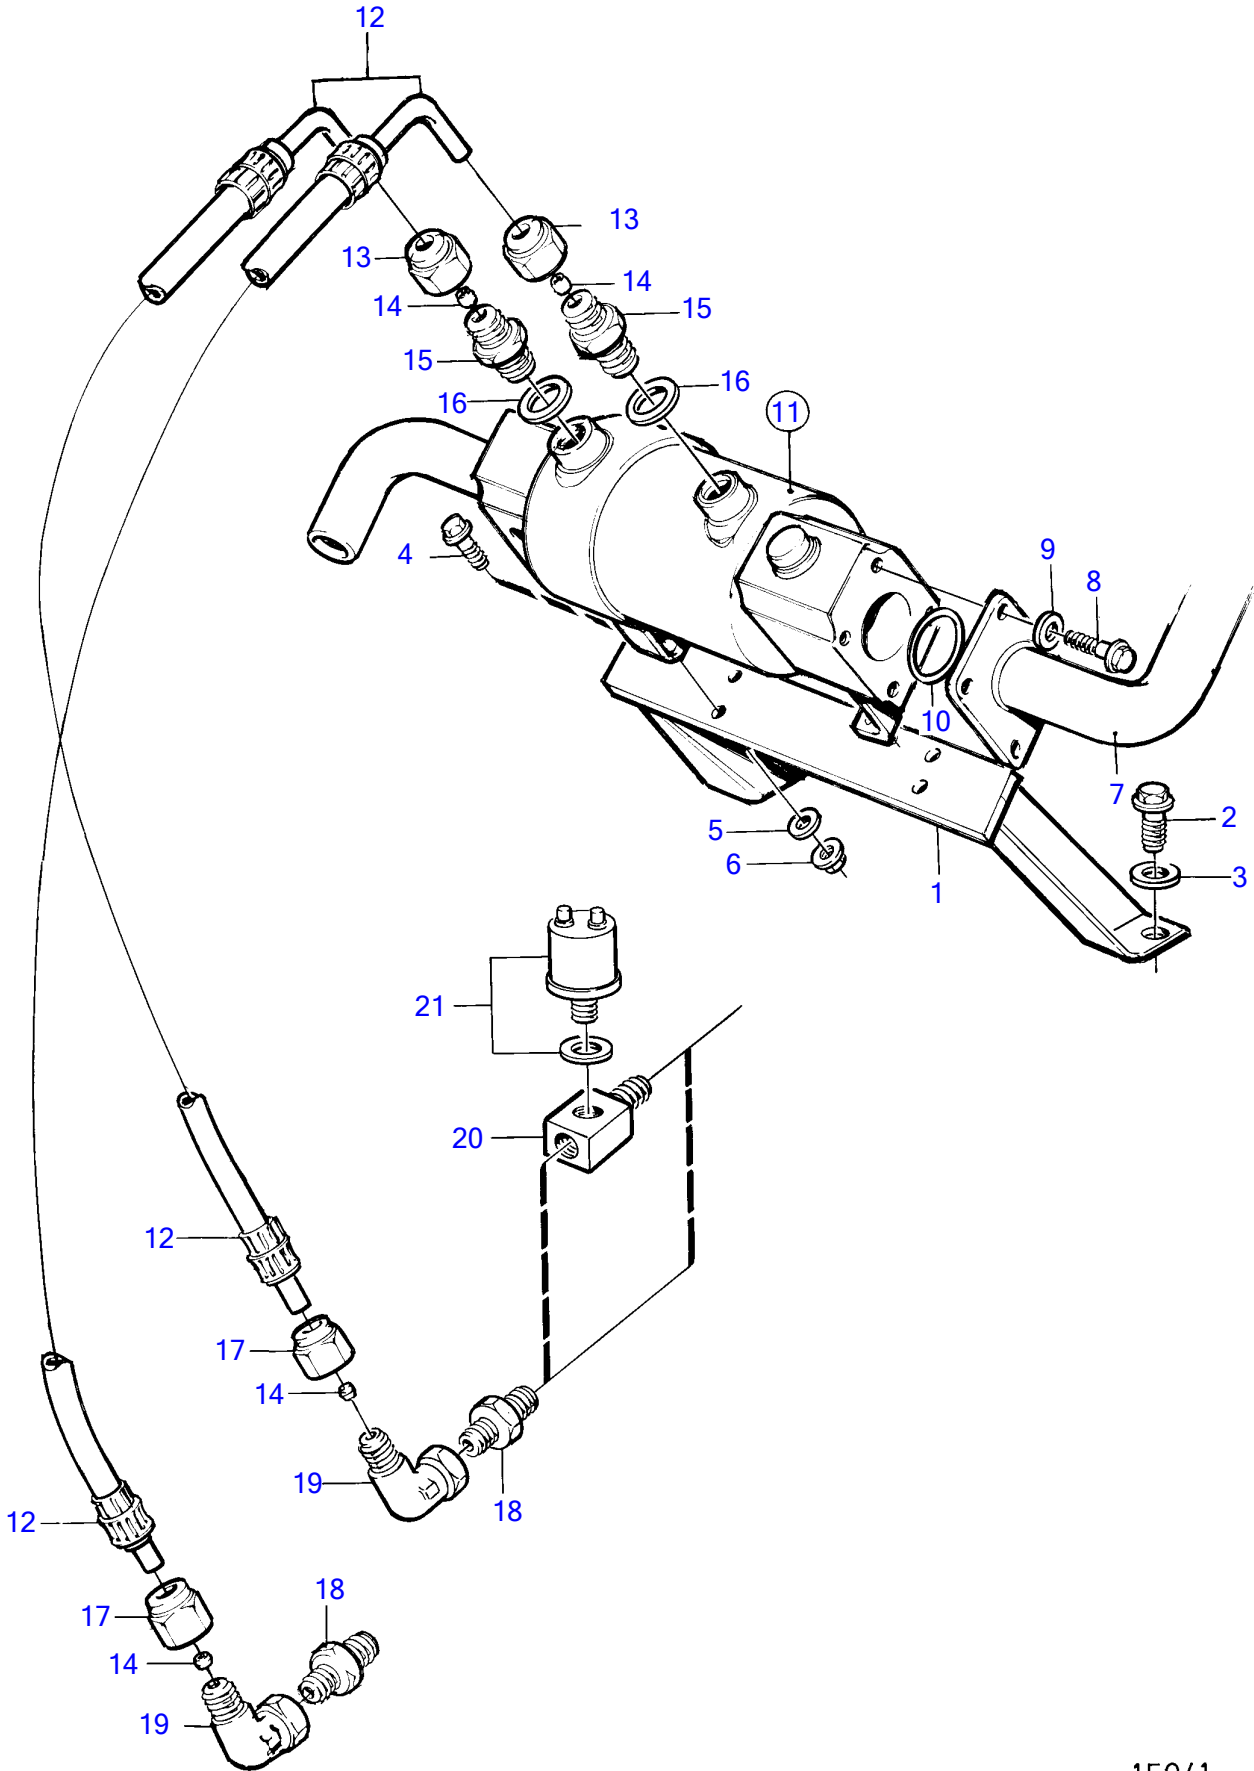

TAMD71B

15941

## TAMD71B

REF	PART NO.	QTY	DESCRIPTION	SEE SEC.	NOTES
1	848098	1	Bracket		
2	965191	2	Flange screw		
3	940280	2	Spring washer		
4	955295	4	Hexagon screw		
5	941907	4	Spring washer		
6	955782	4	Hexagon nut		
7		1	Coolant pipe	3565	
8	970947	4	Hexagon screw		
9	941908	4	Spring washer		
10	864491	1	Gasket		
11		1	Oil cooler		
			.		
			.	764	
12	847165	2	Hose		L=580mm
13	941331	2	Fitting nut		
14	1677898	4	Ferrule		(956970)
15	968132	2	Nipple		
16	957184	2	Gasket		Early type
17	956984	2	Fitting nut		
18	941750	2	Nipple		
19	964016	2	Elbow nipple		
20	842425	1	Nipple		
21		1	Pressure sensor, reverse gear		See group 30
		1	Gasket		See group 30