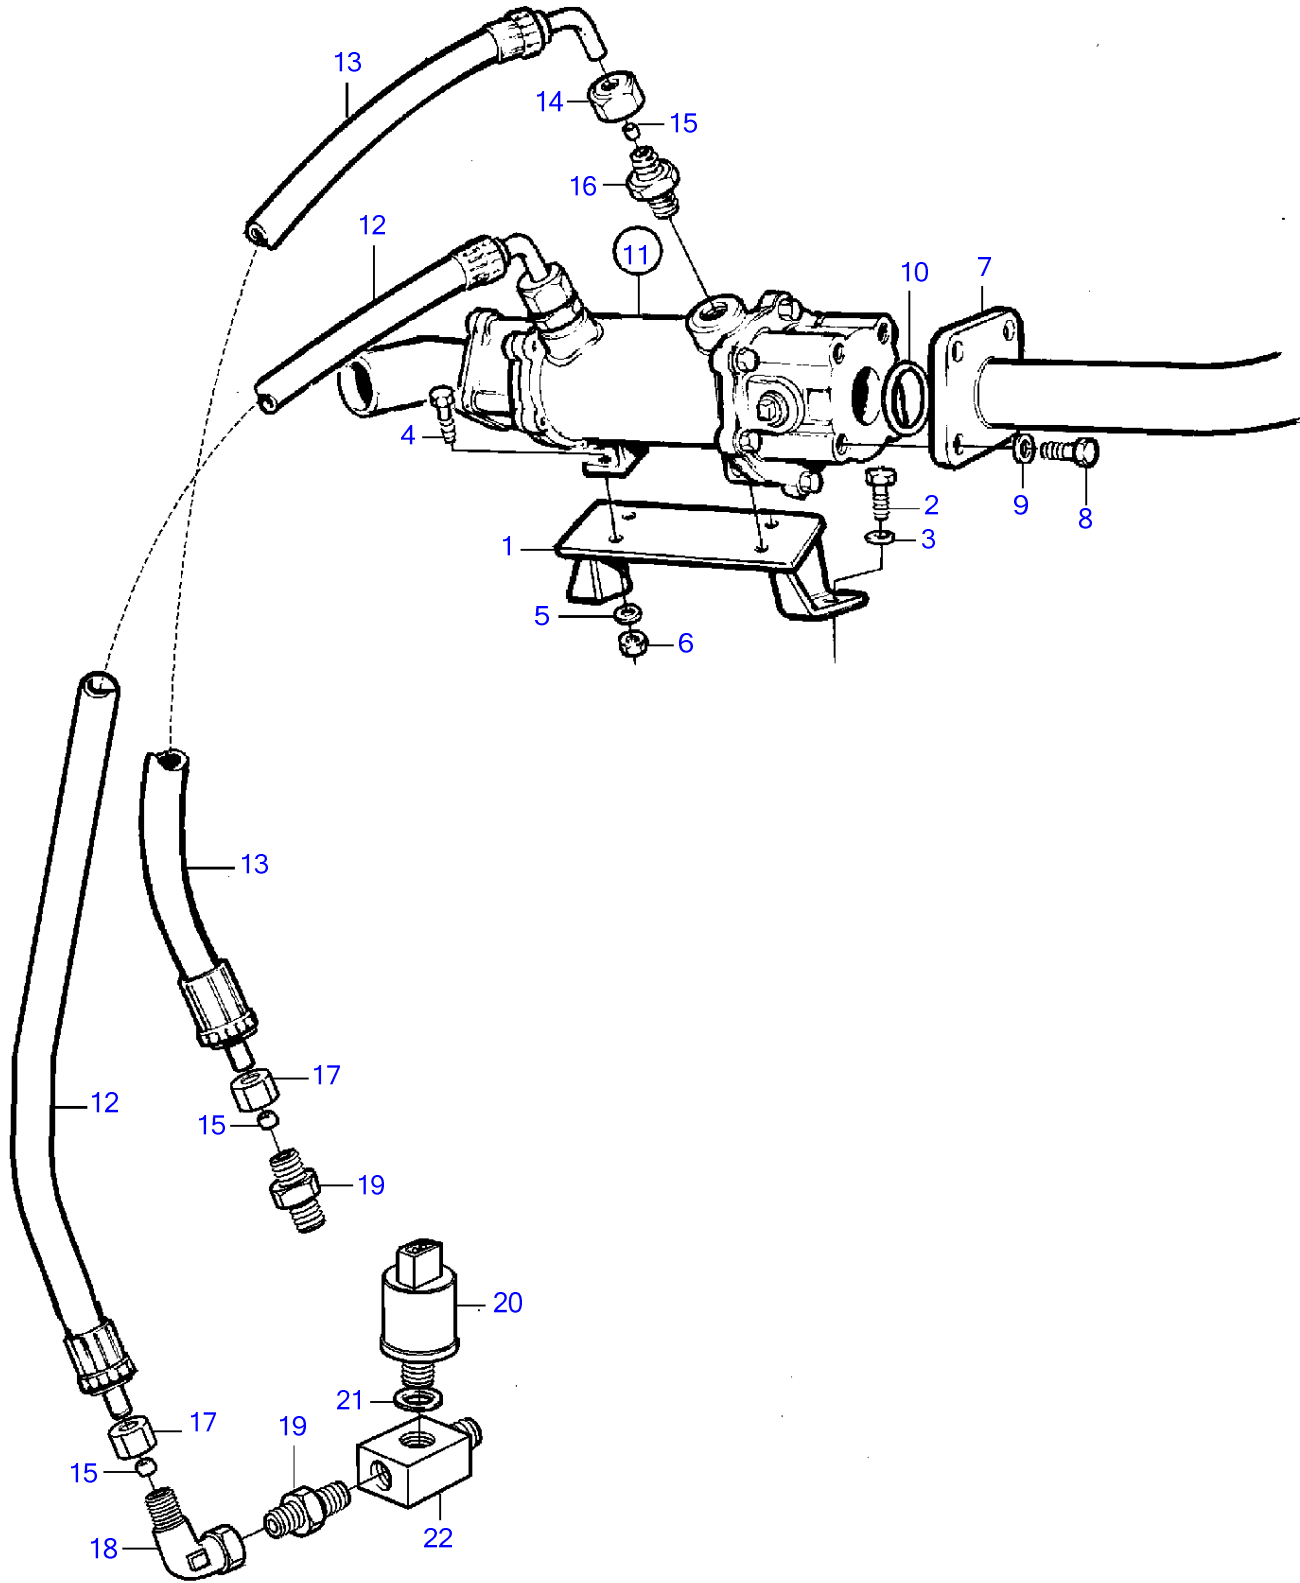

TAMD71B

TAMD71B

REF	PART NO.	QTY	DESCRIPTION	SEE SEC.	NOTES
1	848098	1	Bracket		
2	965191	2	Flange screw		
3	940280	2	Spring washer		Early type
4	955295	4	Hexagon screw		
5	941907	4	Spring washer		
6	955782	4	Hexagon nut		
7		1	Coolant pipe	3565	
8	970947	4	Hexagon screw		(955317)
9	941908	4	Spring washer		
10	864491	1	Gasket		
11		1	Oil cooler		
			.		
			.	764	
12	847165	1	Hose		L=580mm
13	837935	1	Hose		L=460mm
14	941331	2	Fitting nut		
15	1677898	4	Ferrule		(956970)
16	968132	2	Nipple		
17	956984	2	Fitting nut		
18	964016	1	Elbow nipple		
19	941750	2	Nipple		
20		1	Pressure sensor, reverse gear		See group 30
21		1	Gasket		
22	842425	1	Nipple		(864509)