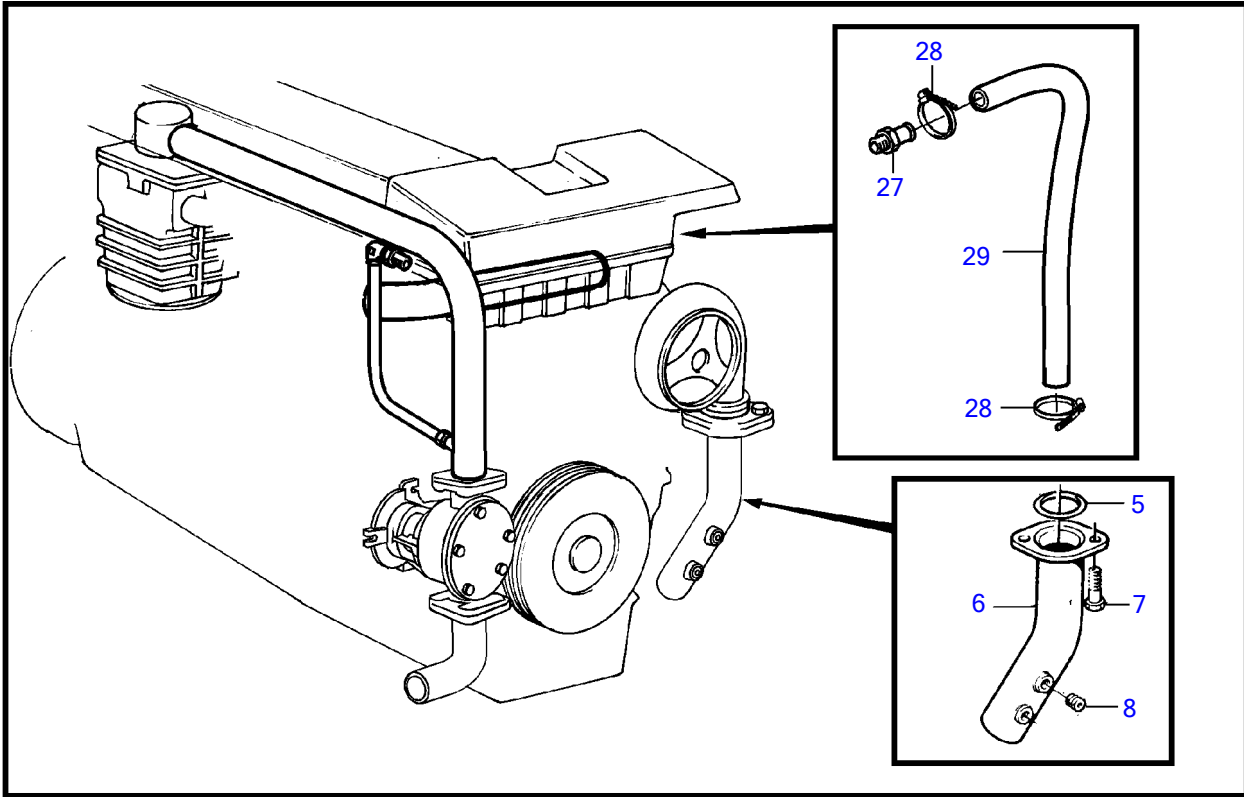

TAMD71B

17163

## TAMD71B

REF	PART NO.	QTY	DESCRIPTION	NOTES
1	3825341	1	Coolant pipe	
2	466740	1	O-ring	
3	949918	1	Shut-off cock	
4	945444	1	Flange screw	
5	925092	1	O-ring	
6	848143	1	Coolant pipe	
7	945444	2	Flange screw	
8	479977	2	Plug	
9	864491	1	Gasket	
10	3825468	1	Coolant pipe	
11	466739	1	O-ring	
12	864918	1	Retainer	
13	946441	4	Flange screw	
14	949918	1	Shut-off cock	
15	3825000	1	Hose nipple	
16	943470	2	Hose clamp	
17	943367	X	Rubber hose, expansion tank	L=350mm
18	180002	1	Nipple	
19	479953	1	Elbow nipple	
20	865754	1	Orifice sleeve	
21	965561	1	Bracket	
22	967645	1	Clamp	
23	946544	1	Flange screw	
24	945407	1	Flange nut	
25	100223	1	Hexagon screw	
26	941907	1	Spring washer	
27	479974	1	Nipple	
28	943473	2	Hose clamp	
29	943369	X	Rubber hose	L=1000mm