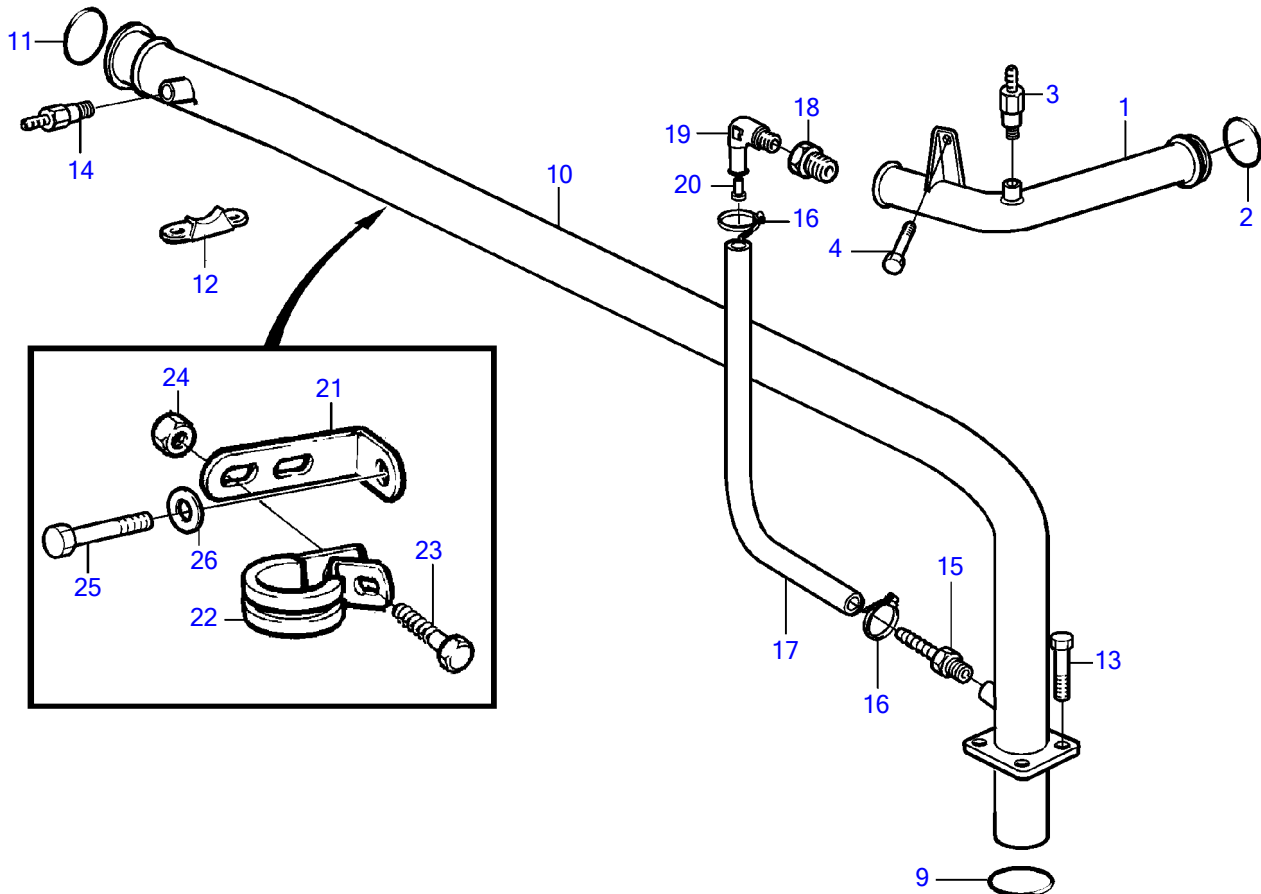

TAMD71B

17163

## TAMD71B

REF	PART NO.	QTY	DESCRIPTION	NOTES
1	3825341	1	Coolant pipe	
2	466740	1	O-ring	
3	949918	1	Shut-off cock	
4	945444	1	Flange screw	
5	925092	1	O-ring	
6	848143	1	Coolant pipe	
7	945444	2	Flange screw	
8	479977	2	Plug	
9	864491	1	Gasket	
10	3825468	1	Coolant pipe	
11	466739	1	O-ring	
12	864918	1	Retainer	
13	946441	4	Flange screw	
14	949918	1	Shut-off cock	
15	3825000	1	Hose nipple	
16	943470	2	Hose clamp	
17	943367	X	Rubber hose, expansion tank	L=350mm
18	180002	1	Nipple	
19	479953	1	Elbow nipple	
20	865754	1	Orifice sleeve	
21	965561	1	Bracket	
22	967645	1	Clamp	
23	946544	1	Flange screw	
24	945407	1	Flange nut	
25	100223	1	Hexagon screw	
26	941907	1	Spring washer	
27	479974	1	Nipple	
28	943473	2	Hose clamp	
29	943369	X	Rubber hose	L=1000mm