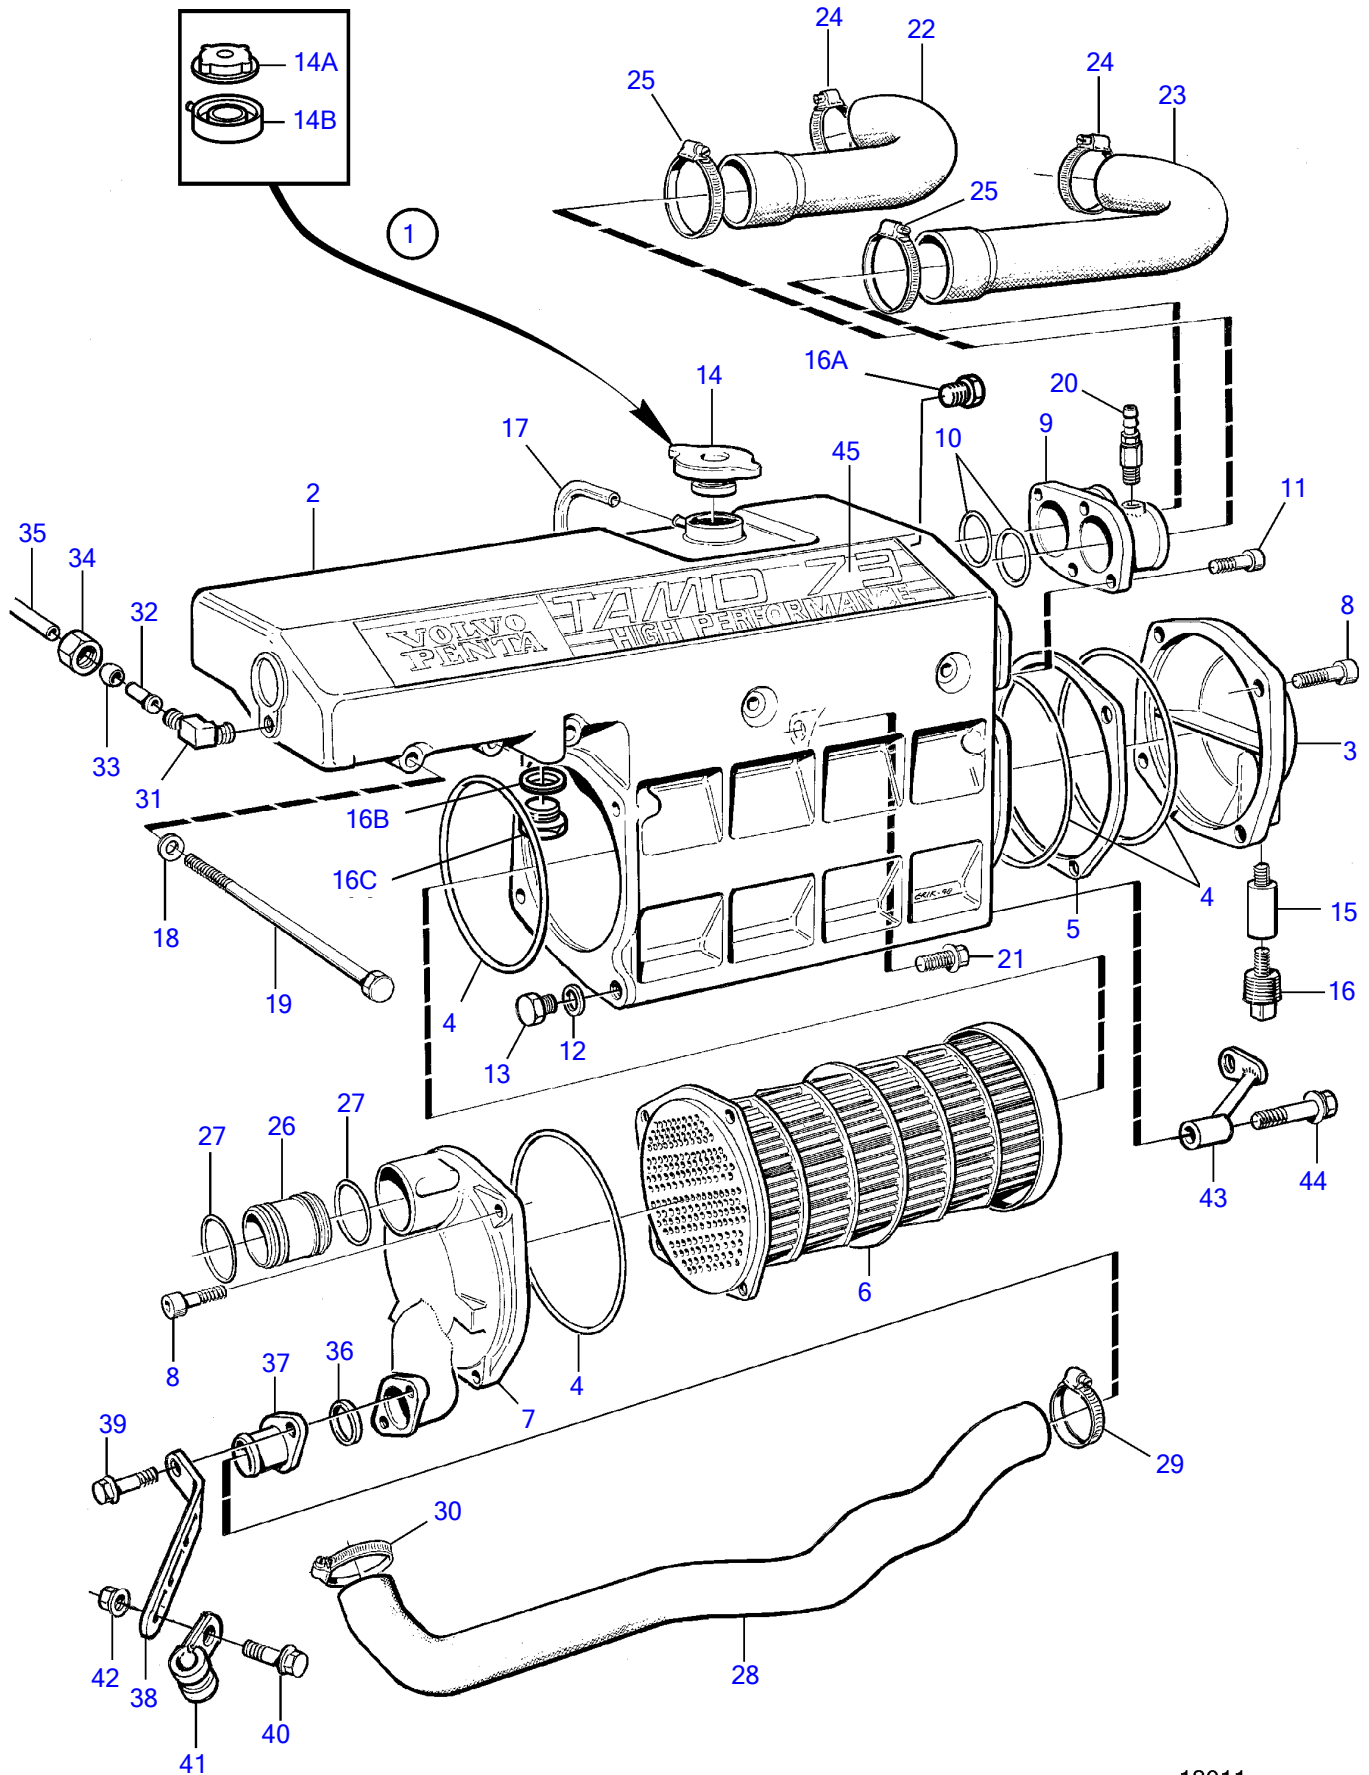

TAMD73P-A, TAMD73WJ-A

TAMD73P-A, TAMD73WJ-A

REF	PART NO.	QTY	DESCRIPTION	NOTES
1	3826339	1	Heat exchanger	Repl by 3828574
2	3826787	1	• Housing	
3	3826789	1	• End plate	
4	3826783	4	• O-ring	
5	3826782	1	• Spacer	
6	3826790	1	• Insert	
7	3826788	1	• End plate	
8	959224	8	• Hex. socket screw	
9	866592	1	• Hose connection	
10	125362	2	• O-ring	
11	959222	4	• Hex. socket screw	
12	907132	1	• Gasket	
13	960628	1	• Plug	
14	866761	1	• Pressure cap	
15	838929	1	• Anode	
16	838928	1	• Plug	
17	192618	1	Hose	L=800mm
18	191172	5	Washer	
19	980359	5	Hexagon screw	M8x220mm
20	966871	2	Shut-off cock	
21	947760	1	Flange screw	
22	3826314	1	Hose	Thermostat housing-heat exchanger.
23	3830674	1	Hose	Heat exchanger-water pump.
24	961672	2	Hose clamp	
25	961673	2	Hose clamp	
26	866594	1	Tube	
27	866690	2	O-ring	
28	3826393	1	Hose	Heat exchanger-oil cooler.
29	961671	1	Hose clamp	
30	961672	1	Hose clamp	
31	954385	1	Elbow nipple	
32	944717	1	Support sleeve	
33	954364	1	Sleeve	
34	954356	1	Fitting nut	
35	945460	1	Tube	L=1110mm
36	864491	1	Gasket	
37	3826300	1	Tube	
38	965577	1	Bracket	
39	945444	2	Flange screw	
40	946544	1	Flange screw	
41	952627	1	Clamp	
42	945407	1	Flange nut	
43	3826392	1	Stay	
44	965180	1	Flange screw	
45	3826722	1	Decal	TAMD73EDC
	(3826723)	1	Decal	TAMD73WJ, Obsolete part