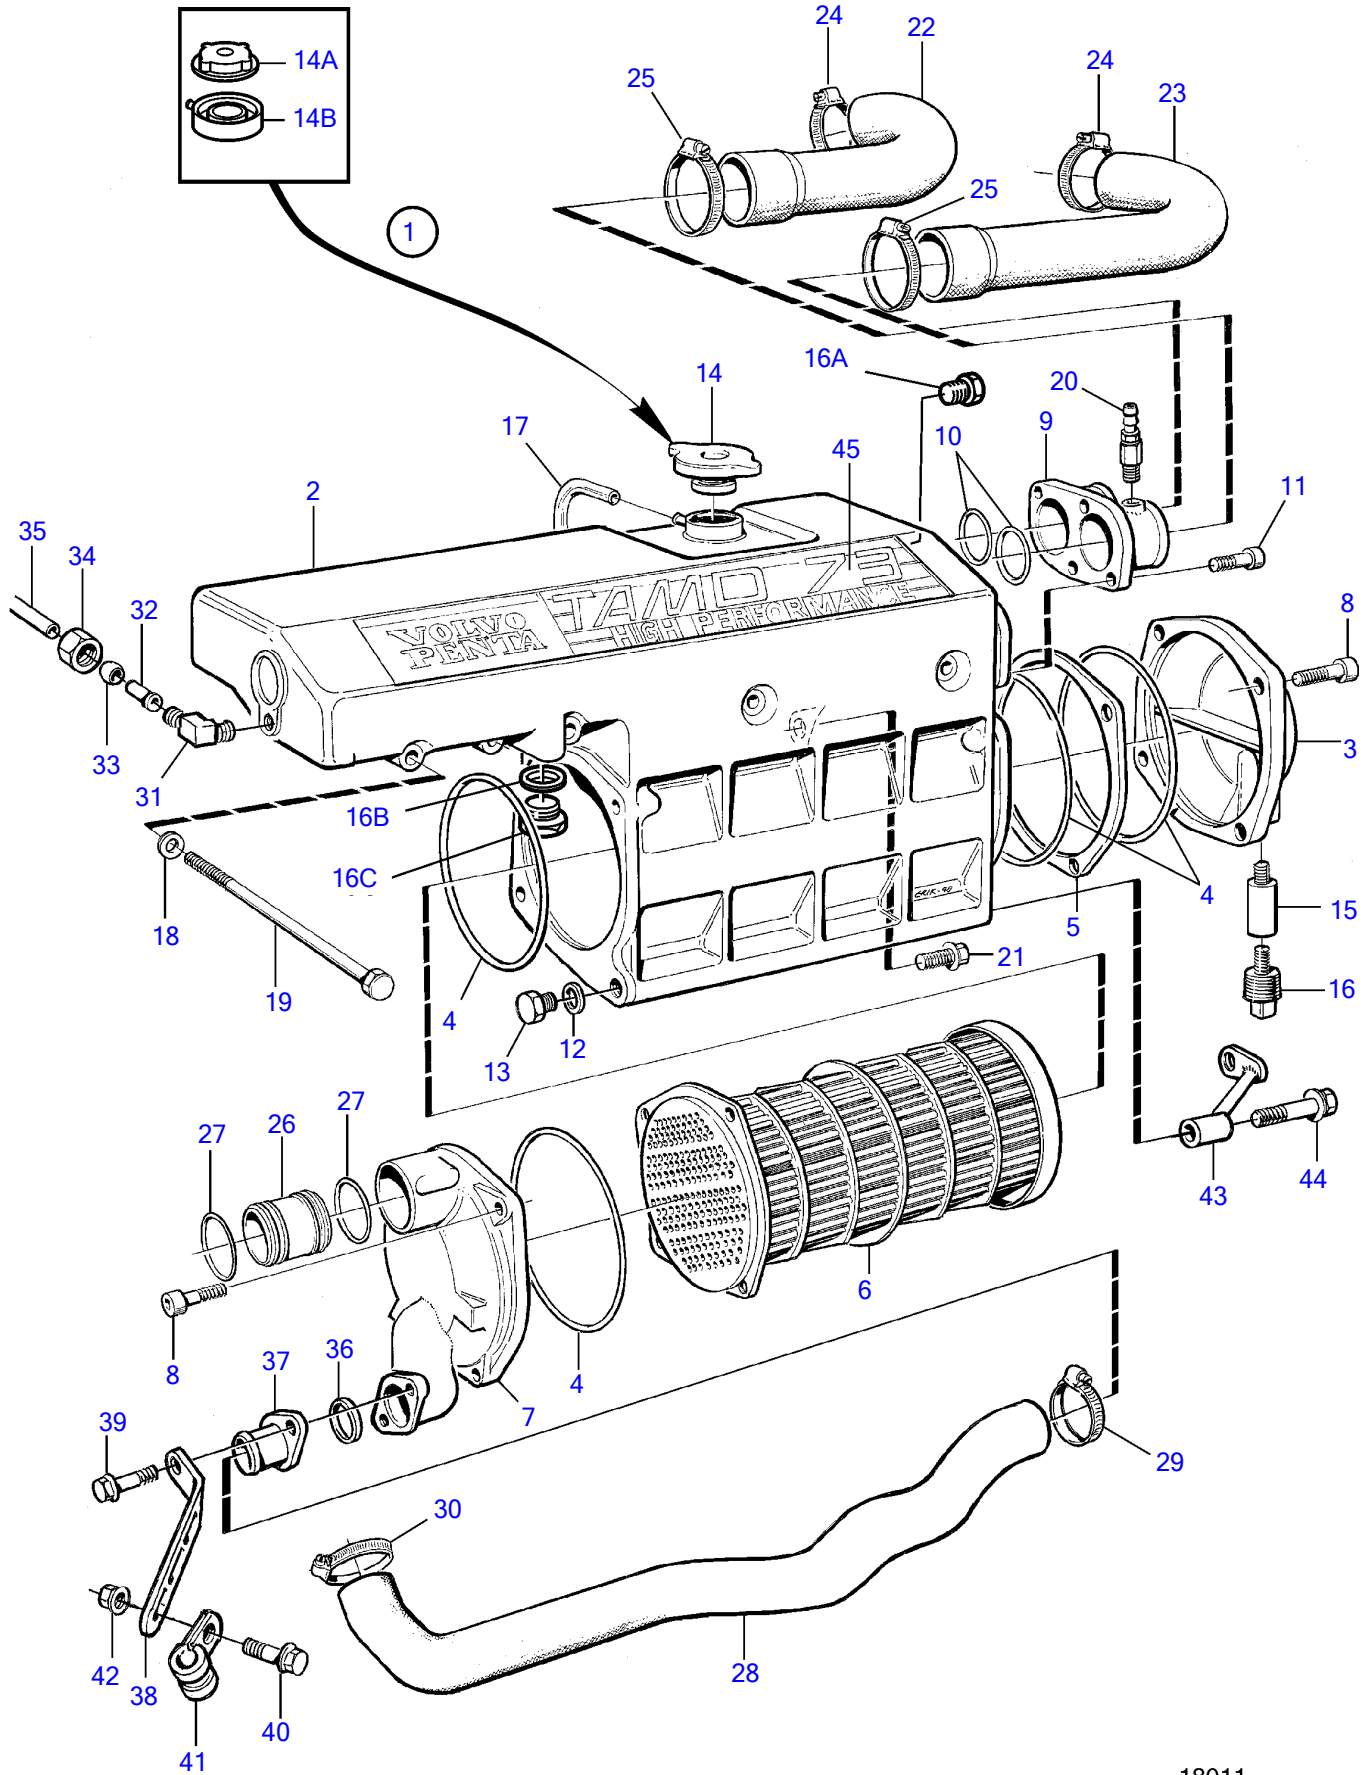

TAMD73P-A, TAMD73WJ-A

TAMD73P-A, TAMD73WJ-A

REF	PART NO.	QTY	DESCRIPTION	NOTES
1	3826339	1	Heat exchanger	Repl by 3828574
2	3826787	1	• Housing	
3	3826789	1	• End plate	
4	3826783	4	• O-ring	
5	3826782	1	• Spacer	
6	3826790	1	• Insert	
7	3826788	1	• End plate	
8	959224	8	• Hex. socket screw	
9	866592	1	• Hose connection	
10	125362	2	• O-ring	
11	959222	4	• Hex. socket screw	
12	907132	1	• Gasket	
13	960628	1	• Plug	
14	866761	1	• Pressure cap	
15	838929	1	• Anode	
16	838928	1	• Plug	
17	192618	1	Hose	L=800mm
18	191172	5	Washer	
19	980359	5	Hexagon screw	M8x220mm
20	966871	2	Shut-off cock	
21	947760	1	Flange screw	
22	3826314	1	Hose	Thermostat housing-heat exchanger.
23	3830674	1	Hose	Heat exchanger-water pump.
24	961672	2	Hose clamp	
25	961673	2	Hose clamp	
26	866594	1	Tube	
27	866690	2	O-ring	
28	3826393	1	Hose	Heat exchanger-oil cooler.
29	961671	1	Hose clamp	
30	961672	1	Hose clamp	
31	954385	1	Elbow nipple	
32	944717	1	Support sleeve	
33	954364	1	Sleeve	
34	954356	1	Fitting nut	
35	945460	1	Tube	L=1110mm
36	864491	1	Gasket	
37	3826300	1	Tube	
38	965577	1	Bracket	
39	945444	2	Flange screw	
40	946544	1	Flange screw	
41	952627	1	Clamp	
42	945407	1	Flange nut	
43	3826392	1	Stay	
44	965180	1	Flange screw	
45	3826722	1	Decal	TAMD73EDC
	(3826723)	1	Decal	TAMD73WJ, Obsolete part