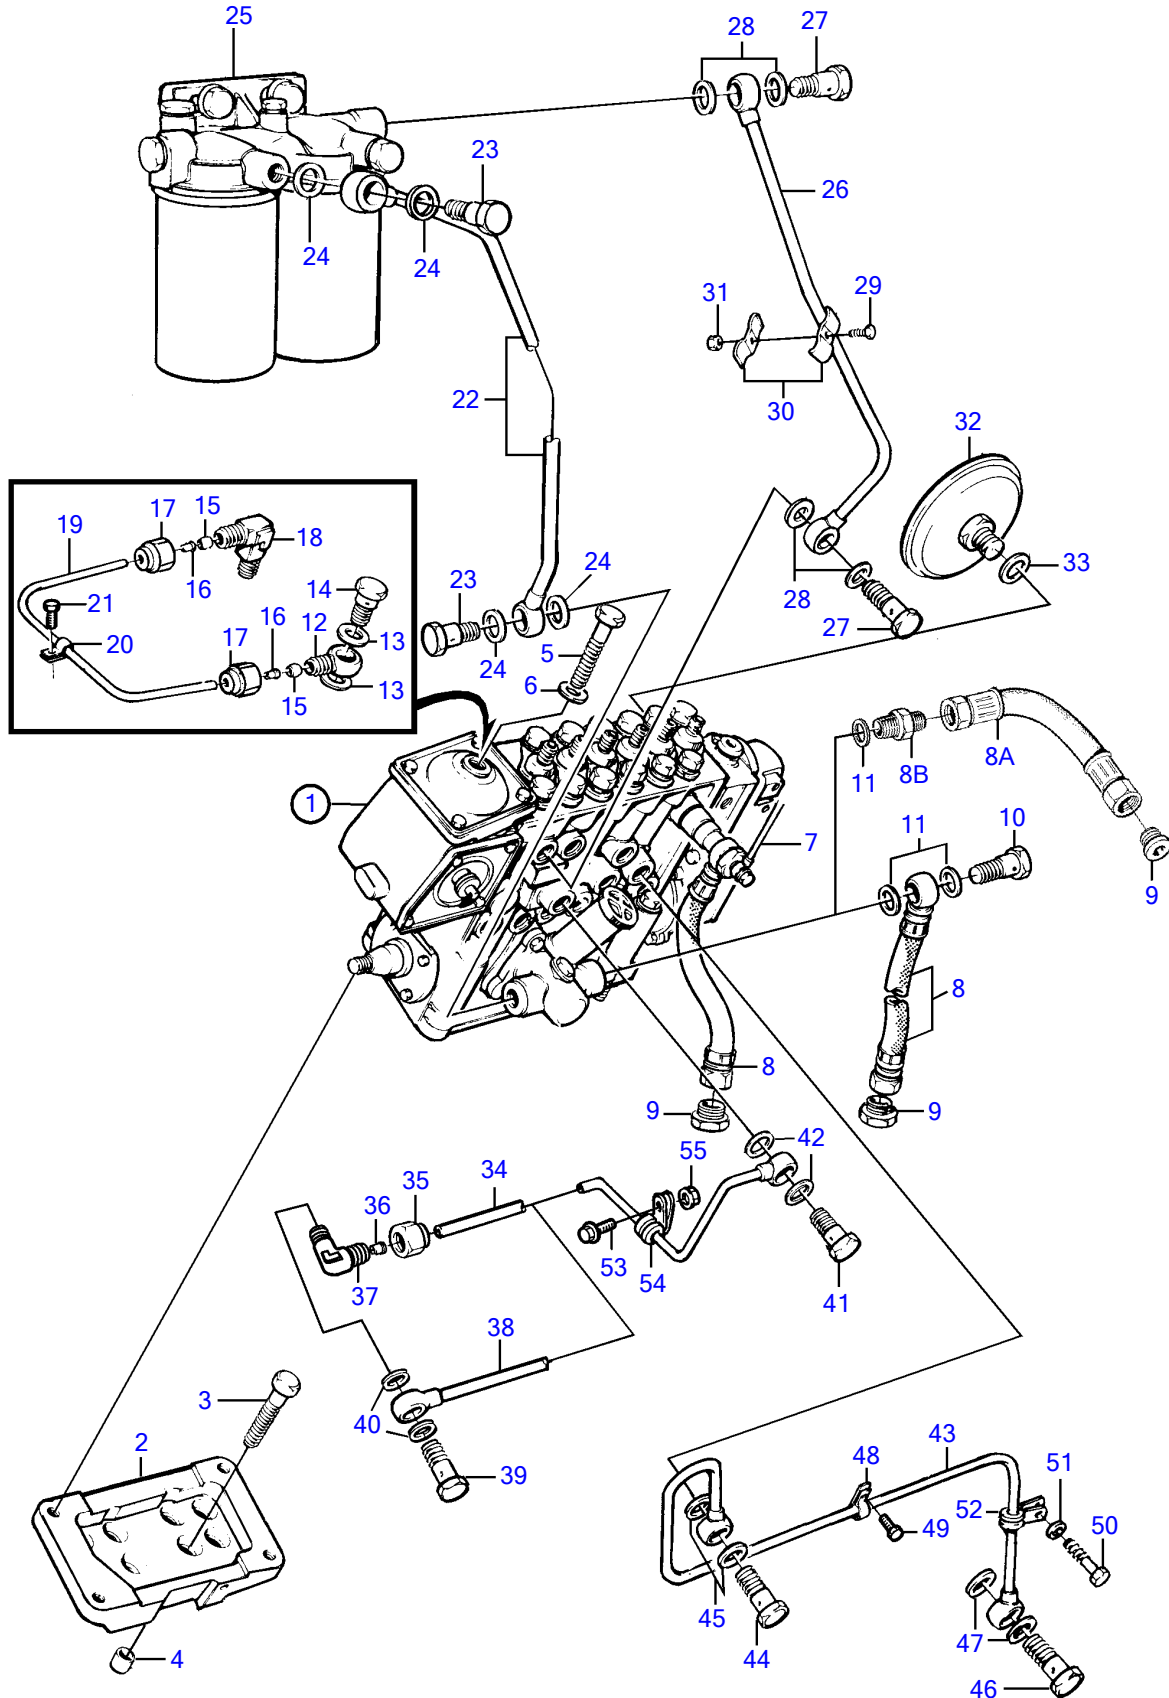

TAMD71B

17966

TAMD71B

REF	PART NO.	QTY	DESCRIPTION	SEE SEC.	NOTES
1	864068	1	Injection pump		
	3803771	1	Injection pump, exch		
			.		
			.	3634	
2	(477773)	1	Shelf		(471610), Obsolete part
3	965185	4	Flange screw		L=40mm
4	417588	2	Guide sleeve		
5	965189	4	Flange screw		L=90mm
6	941908	4	Spring washer		
7		1	Leak-off line, fuel hose connecting	2098	
8	3830312	X	Hose		
8A	3830309	1	Hose		Alt
8B	977677	1	Nipple		Alt
9	22753	2	Nipple		
10	25167	1	Hollow screw		
11	969011	2	Gasket		
12	945417	1	Banjo nipple		
13	11994	2	Gasket		
14	969299	1	Hollow screw		
15	954364	2	Sleeve		
16	944717	2	Support sleeve		
17	954356	2	Fitting nut		
18	954385	1	Elbow nipple		
19	945460	X	Tube		L=760mm
20	940374	1	Clamp		
21	946440	1	Flange screw		
22	848167	1	Fuel pipe		SN-XXXXXXXXXX/52042
	3825792	1	Fuel pipe		SNXXXXXXXXXX/52043-(865264)
23	25167	2	Hollow screw		
24	969011	4	Gasket		
25		1	Fuel filter, with installation comps.	628	
26	848166	1	Fuel pipe		SN-XXXXXXXXXX/52042
	3825791	1	Fuel pipe		SNXXXXXXXXXX/52043-(865263)
27	25167	2	Hollow screw		
28	969011	4	Gasket		
29	956095	1	Cross recessed screw		
30	404279	2	Attaching clamp		
31	955781	1	Hexagon nut		
32	477173	1	Pressure equalizer		
33	969011	1	Gasket		
34	471608	1	Oil pressure pipe		SN-XXXXXXXXXX/58796
35	954356	1	Fitting nut		SN-XXXXXXXXXX/58796
36	954364	1	Sleeve		SN-XXXXXXXXXX/58796
37	479958	1	Elbow nipple, 1/4-NPTF		SN-XXXXXXXXXX/58796
38	477908	1	Oil pressure pipe		SNXXXXXXXXXX/58797-SNXXXXXXXXXX/64646 (477906)
	477986	1	Oil pressure pipe		SNXXXXXXXXXX/646647-
39	48634	1	Hollow screw, m10		SN-XXXXXXXXXX/64646
	969299	1	Hollow screw, m12		SNXXXXXXXXXX/64647-
40	947281	2	Gasket		SN-XXXXXXXXXX/64646
	11994	2	Gasket		SNXXXXXXXXXX/64647-
41	48634	1	Hollow screw		
42	947281	2	Gasket		
43	3826927	1	Oil return pipe		(471609)
44	25167	1	Hollow screw		
45	969011	2	Gasket		
46	25167	1	Hollow screw		
47	969011	2	Gasket		
48	18387	1	Clamp		
49	944926	1	Flange screw		