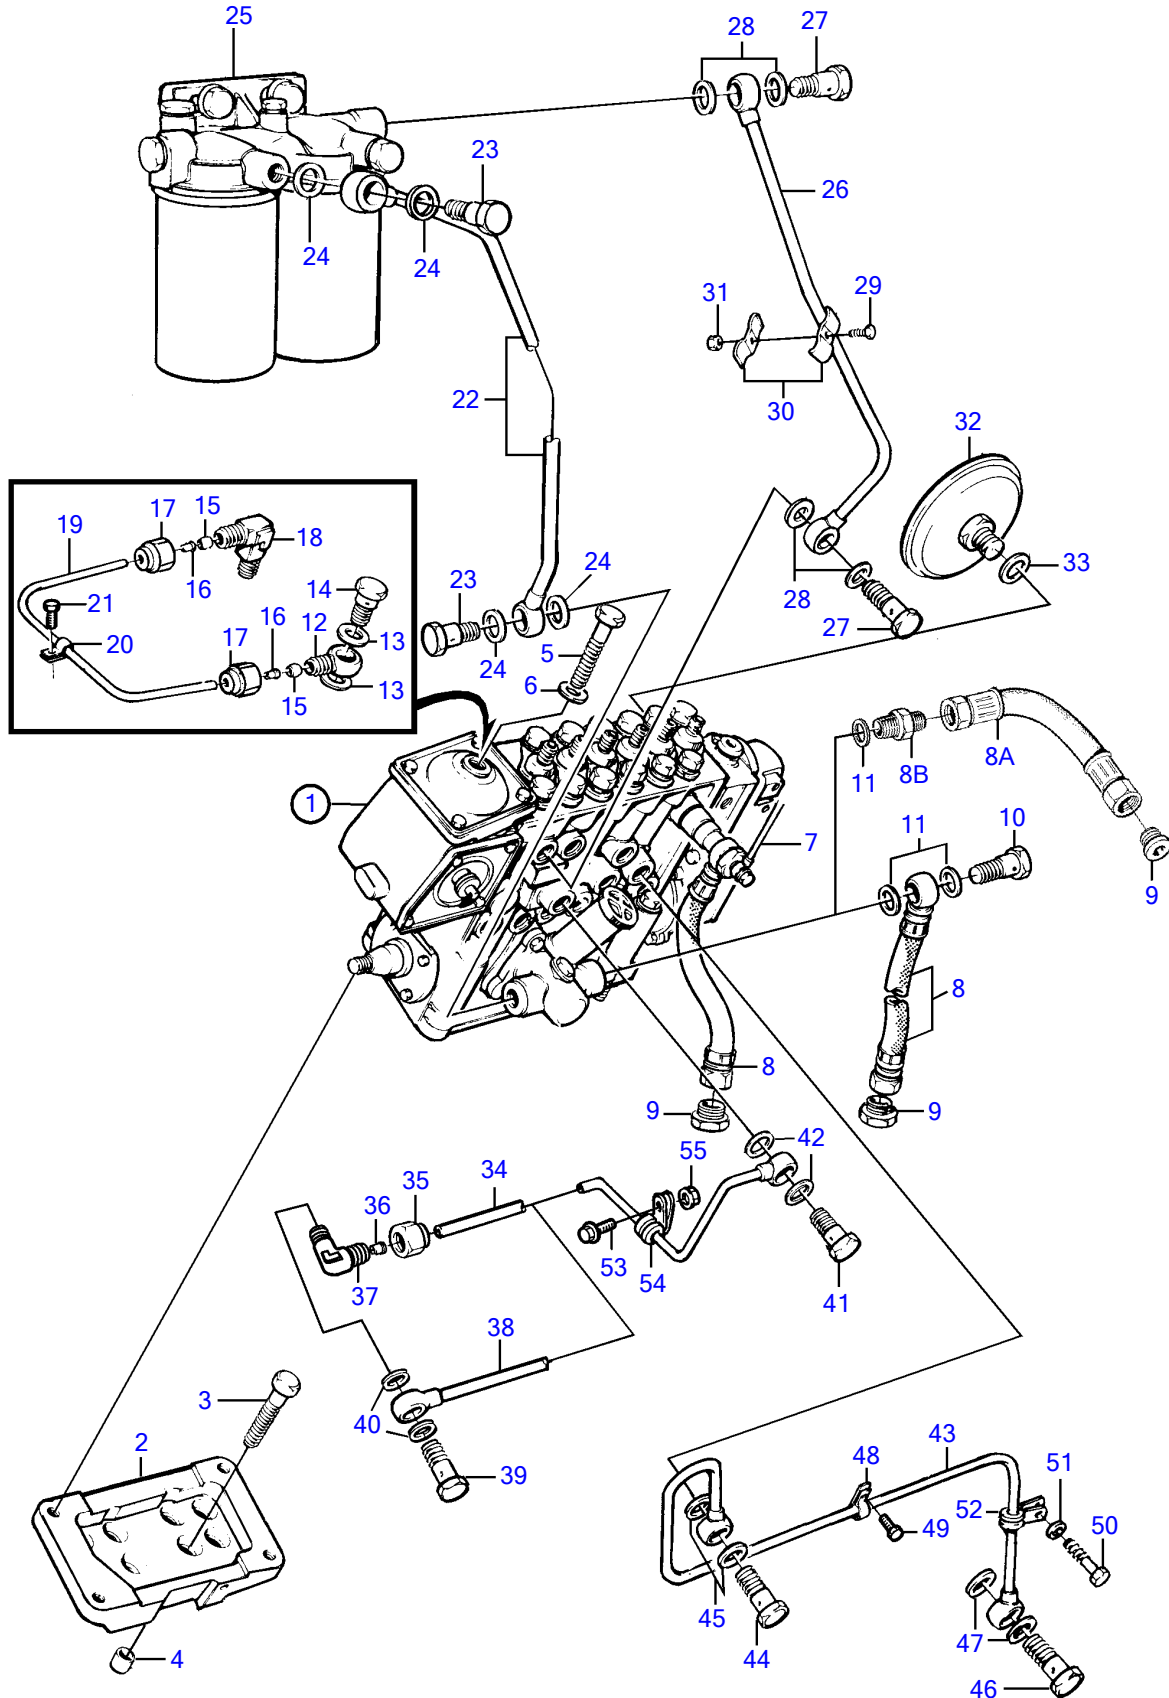

TAMD71B

17966

TAMD71B

| REF | PART NO. | QTY | DESCRIPTION                           | SEE SEC. | NOTES   |
|-----|----------|-----|---------------------------------------|----------|---|
| 1   | 864068   | 1   | Injection pump                        |          |   |
|     | 3803771  | 1   | Injection pump, exch                  |          |   |
|     |          |     | .                                     | 3634     |   |
| 2   | (477773) | 1   | Shelf                                 |          | (471610), Obsolete part                         |
| 3   | 965185   | 4   | Flange screw                          |          | L=40mm  |
| 4   | 417588   | 2   | Guide sleeve                          |          |   |
| 5   | 965189   | 4   | Flange screw                          |          | L=90mm  |
| 6   | 941908   | 4   | Spring washer                         |          |   |
| 7   |          | 1   | Leak-off line, fuel hose connecting   | 2098     |   |
| 8   | 3830312  | X   | Hose                                  |          |   |
| 8A  | 3830309  | 1   | Hose                                  |          | Alt   |
| 8B  | 977677   | 1   | Nipple                                |          | Alt   |
| 9   | 22753    | 2   | Nipple                                |          |   |
| 10  | 25167    | 1   | Hollow screw                          |          |   |
| 11  | 969011   | 2   | Gasket                                |          |   |
| 12  | 945417   | 1   | Banjo nipple                          |          |   |
| 13  | 11994    | 2   | Gasket                                |          |   |
| 14  | 969299   | 1   | Hollow screw                          |          |   |
| 15  | 954364   | 2   | Sleeve                                |          |   |
| 16  | 944717   | 2   | Support sleeve                        |          |   |
| 17  | 954356   | 2   | Fitting nut                           |          |   |
| 18  | 954385   | 1   | Elbow nipple                          |          |   |
| 19  | 945460   | X   | Tube                                  |          | L=760mm   |
| 20  | 940374   | 1   | Clamp                                 |          |   |
| 21  | 946440   | 1   | Flange screw                          |          |   |
| 22  | 848167   | 1   | Fuel pipe                             |          | SN-XXXXXXXXXX/52042                             |
|     | 3825792  | 1   | Fuel pipe                             |          | SNXXXXXXXXXX/52043-(865264)                     |
| 23  | 25167    | 2   | Hollow screw                          |          |   |
| 24  | 969011   | 4   | Gasket                                |          |   |
| 25  |          | 1   | Fuel filter, with installation comps. | 628      |   |
| 26  | 848166   | 1   | Fuel pipe                             |          | SN-XXXXXXXXXX/52042                             |
|     | 3825791  | 1   | Fuel pipe                             |          | SNXXXXXXXXXX/52043-(865263)                     |
| 27  | 25167    | 2   | Hollow screw                          |          |   |
| 28  | 969011   | 4   | Gasket                                |          |   |
| 29  | 956095   | 1   | Cross recessed screw                  |          |   |
| 30  | 404279   | 2   | Attaching clamp                       |          |   |
| 31  | 955781   | 1   | Hexagon nut                           |          |   |
| 32  | 477173   | 1   | Pressure equalizer                    |          |   |
| 33  | 969011   | 1   | Gasket                                |          |   |
| 34  | 471608   | 1   | Oil pressure pipe                     |          | SN-XXXXXXXXXX/58796                             |
| 35  | 954356   | 1   | Fitting nut                           |          | SN-XXXXXXXXXX/58796                             |
| 36  | 954364   | 1   | Sleeve                                |          | SN-XXXXXXXXXX/58796                             |
| 37  | 479958   | 1   | Elbow nipple, 1/4-NPTF                |          | SN-XXXXXXXXXX/58796                             |
| 38  | 477908   | 1   | Oil pressure pipe                     |          | SNXXXXXXXXXX/58797-SN-XXXXXXXXXX/64646 (477906) |
|     | 477986   | 1   | Oil pressure pipe                     |          | SNXXXXXXXXXX/646647-                            |
| 39  | 48634    | 1   | Hollow screw, m10                     |          | SN-XXXXXXXXXX/64646                             |
|     | 969299   | 1   | Hollow screw, m12                     |          | SNXXXXXXXXXX/64647-                             |
| 40  | 947281   | 2   | Gasket                                |          | SN-XXXXXXXXXX/64646                             |
|     | 11994    | 2   | Gasket                                |          | SNXXXXXXXXXX/64647-                             |
| 41  | 48634    | 1   | Hollow screw                          |          |   |
| 42  | 947281   | 2   | Gasket                                |          |   |
| 43  | 3826927  | 1   | Oil return pipe                       |          | (471609)  |
| 44  | 25167    | 1   | Hollow screw                          |          |   |
| 45  | 969011   | 2   | Gasket                                |          |   |
| 46  | 25167    | 1   | Hollow screw                          |          |   |
| 47  | 969011   | 2   | Gasket                                |          |   |
| 48  | 18387    | 1   | Clamp                                 |          |   |
| 49  | 944926   | 1   | Flange screw                          |          |   |