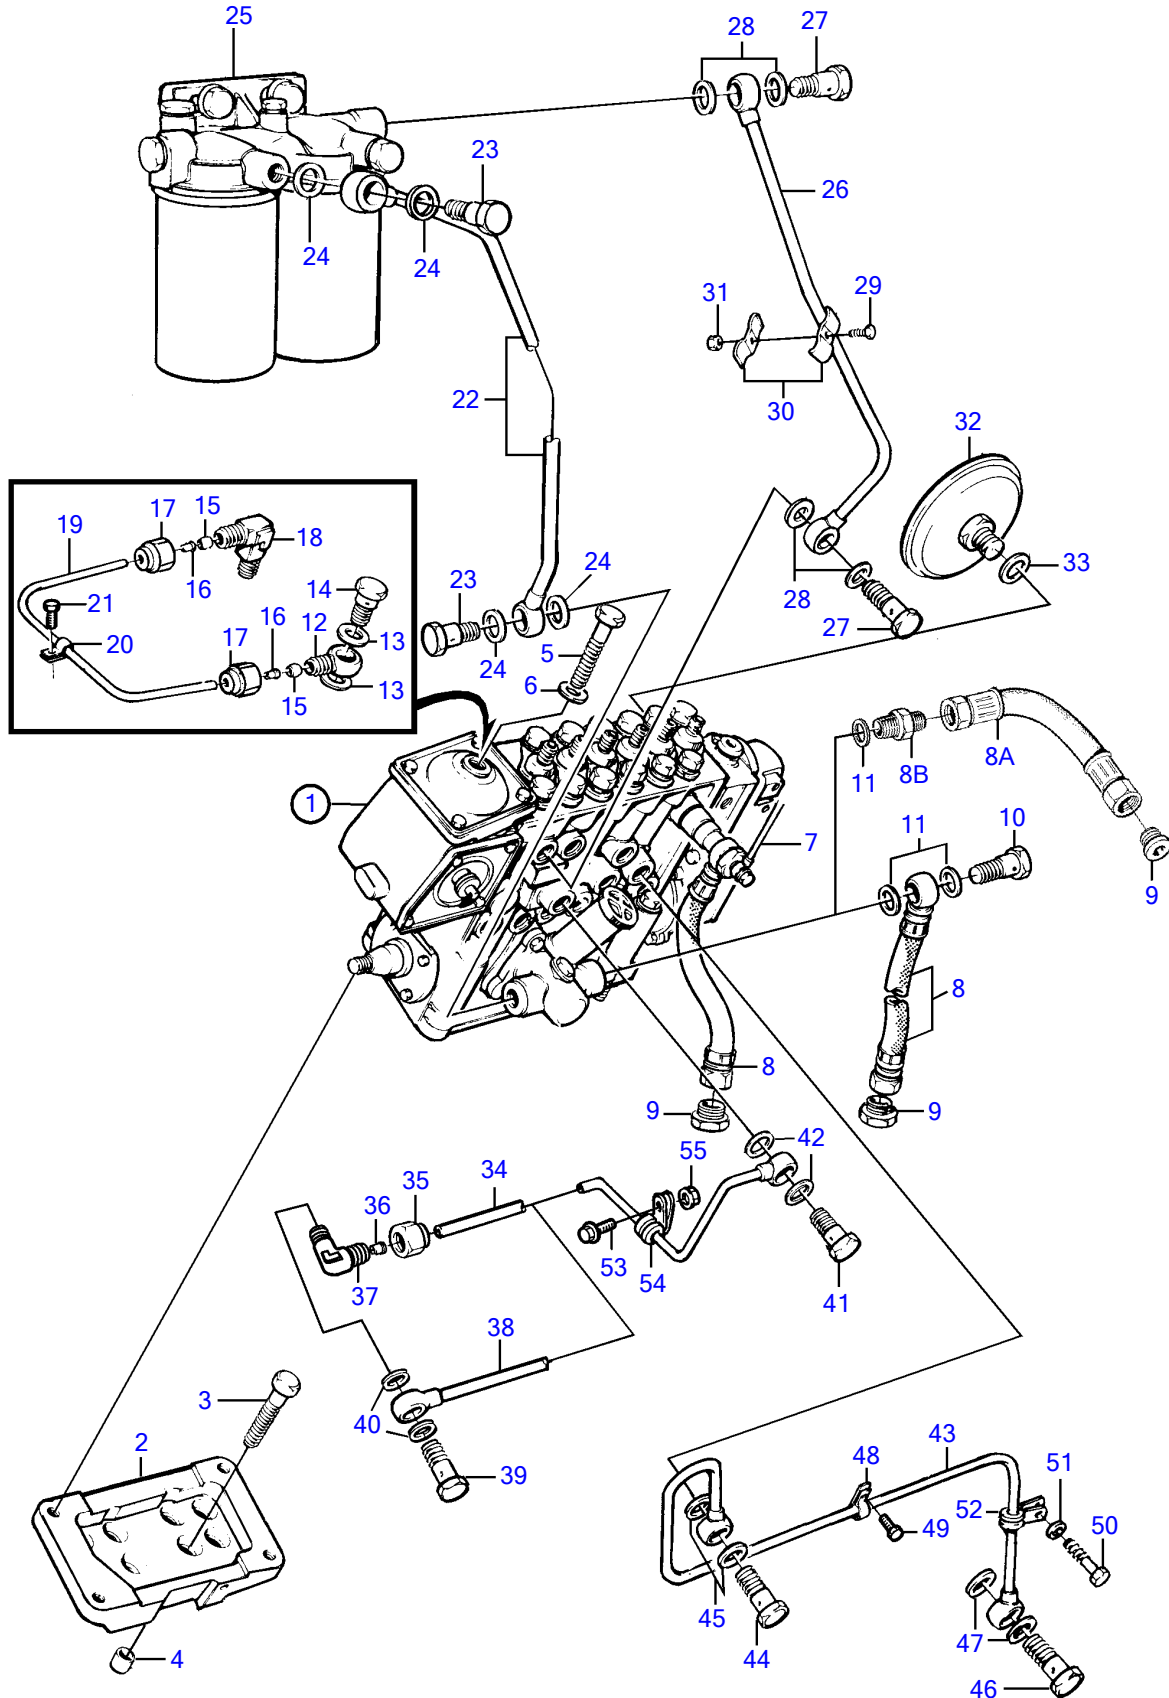

TAMD71B

17966

TAMD71B

REF	PART NO.	QTY	DESCRIPTION	SEE SEC.	NOTES
1	864068	1	Injection pump		
	3803771	1	Injection pump, exch		
			.		
			.	3634	
2	(477773)	1	Shelf		(471610), Obsolete part
3	965185	4	Flange screw		L=40mm
4	417588	2	Guide sleeve		
5	965189	4	Flange screw		L=90mm
6	941908	4	Spring washer		
7		1	Leak-off line, fuel hose connecting	2098	
8	3830312	X	Hose		
8A	3830309	1	Hose		Alt
8B	977677	1	Nipple		Alt
9	22753	2	Nipple		
10	25167	1	Hollow screw		
11	969011	2	Gasket		
12	945417	1	Banjo nipple		
13	11994	2	Gasket		
14	969299	1	Hollow screw		
15	954364	2	Sleeve		
16	944717	2	Support sleeve		
17	954356	2	Fitting nut		
18	954385	1	Elbow nipple		
19	945460	X	Tube		L=760mm
20	940374	1	Clamp		
21	946440	1	Flange screw		
22	848167	1	Fuel pipe		SN-XXXXXXXXXX/52042
	3825792	1	Fuel pipe		SNXXXXXXXXXX/52043-(865264)
23	25167	2	Hollow screw		
24	969011	4	Gasket		
25		1	Fuel filter, with installation comps.	628	
26	848166	1	Fuel pipe		SN-XXXXXXXXXX/52042
	3825791	1	Fuel pipe		SNXXXXXXXXXX/52043-(865263)
27	25167	2	Hollow screw		
28	969011	4	Gasket		
29	956095	1	Cross recessed screw		
30	404279	2	Attaching clamp		
31	955781	1	Hexagon nut		
32	477173	1	Pressure equalizer		
33	969011	1	Gasket		
34	471608	1	Oil pressure pipe		SN-XXXXXXXXXX/58796
35	954356	1	Fitting nut		SN-XXXXXXXXXX/58796
36	954364	1	Sleeve		SN-XXXXXXXXXX/58796
37	479958	1	Elbow nipple, 1/4-NPTF		SN-XXXXXXXXXX/58796
38	477908	1	Oil pressure pipe		SNXXXXXXXXXX/58797-SN-XXXXXXXXXX/64646 (477906)
	477986	1	Oil pressure pipe		SNXXXXXXXXXX/646647-
39	48634	1	Hollow screw, m10		SN-XXXXXXXXXX/64646
	969299	1	Hollow screw, m12		SNXXXXXXXXXX/64647-
40	947281	2	Gasket		SN-XXXXXXXXXX/64646
	11994	2	Gasket		SNXXXXXXXXXX/64647-
41	48634	1	Hollow screw		
42	947281	2	Gasket		
43	3826927	1	Oil return pipe		(471609)
44	25167	1	Hollow screw		
45	969011	2	Gasket		
46	25167	1	Hollow screw		
47	969011	2	Gasket		
48	18387	1	Clamp		
49	944926	1	Flange screw		