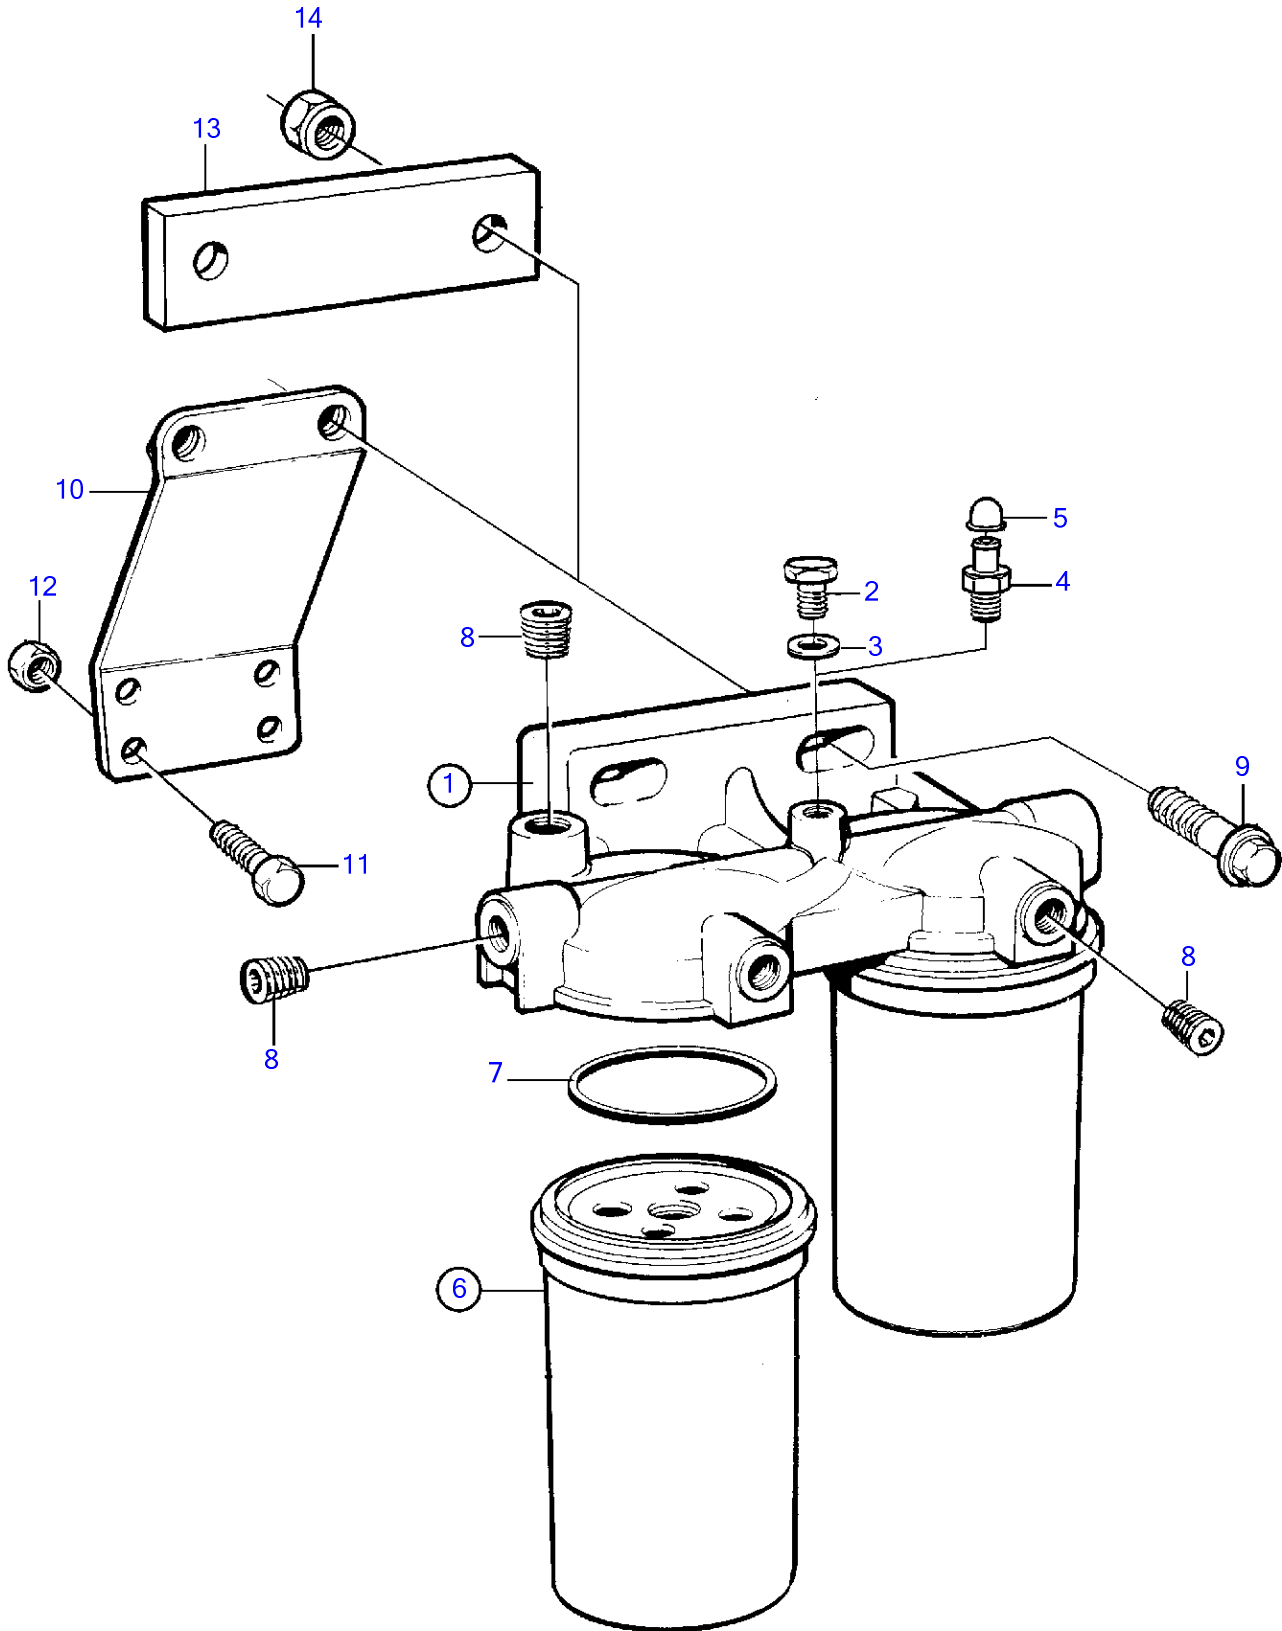

TAMD71B, TAMD73WJ-A

TAMD71B, TAMD73WJ-A

REF	PART NO.	QTY	DESCRIPTION	NOTES
1	471172	1	Filter housing	Replaced by 1676832
	1676832	1	Housing	Repl by 8194541
2	471177	1	▪ Hollow screw	M8
	240664	1	▪ Bleeder screw	M6, alt
3	947620	1	▪ Gasket	
6	3825133	2	Fuel filter	(466987)
7		2	▪ Gasket	
8	968062	3	Plug	
9	946752	2	Flange screw	Alt, L=35mm
	965186	2	Flange screw	Alt, L=50mm
10	847841	1	Bracket	SN-XXXXXXXXXX/52042
11	946329	2	Flange screw	(973083)
12	955783	2	Hexagon nut	
13	865262	1	Spacer	SNXXXXXXXXXX/52043-
14	971071	2	Hexagon nut	