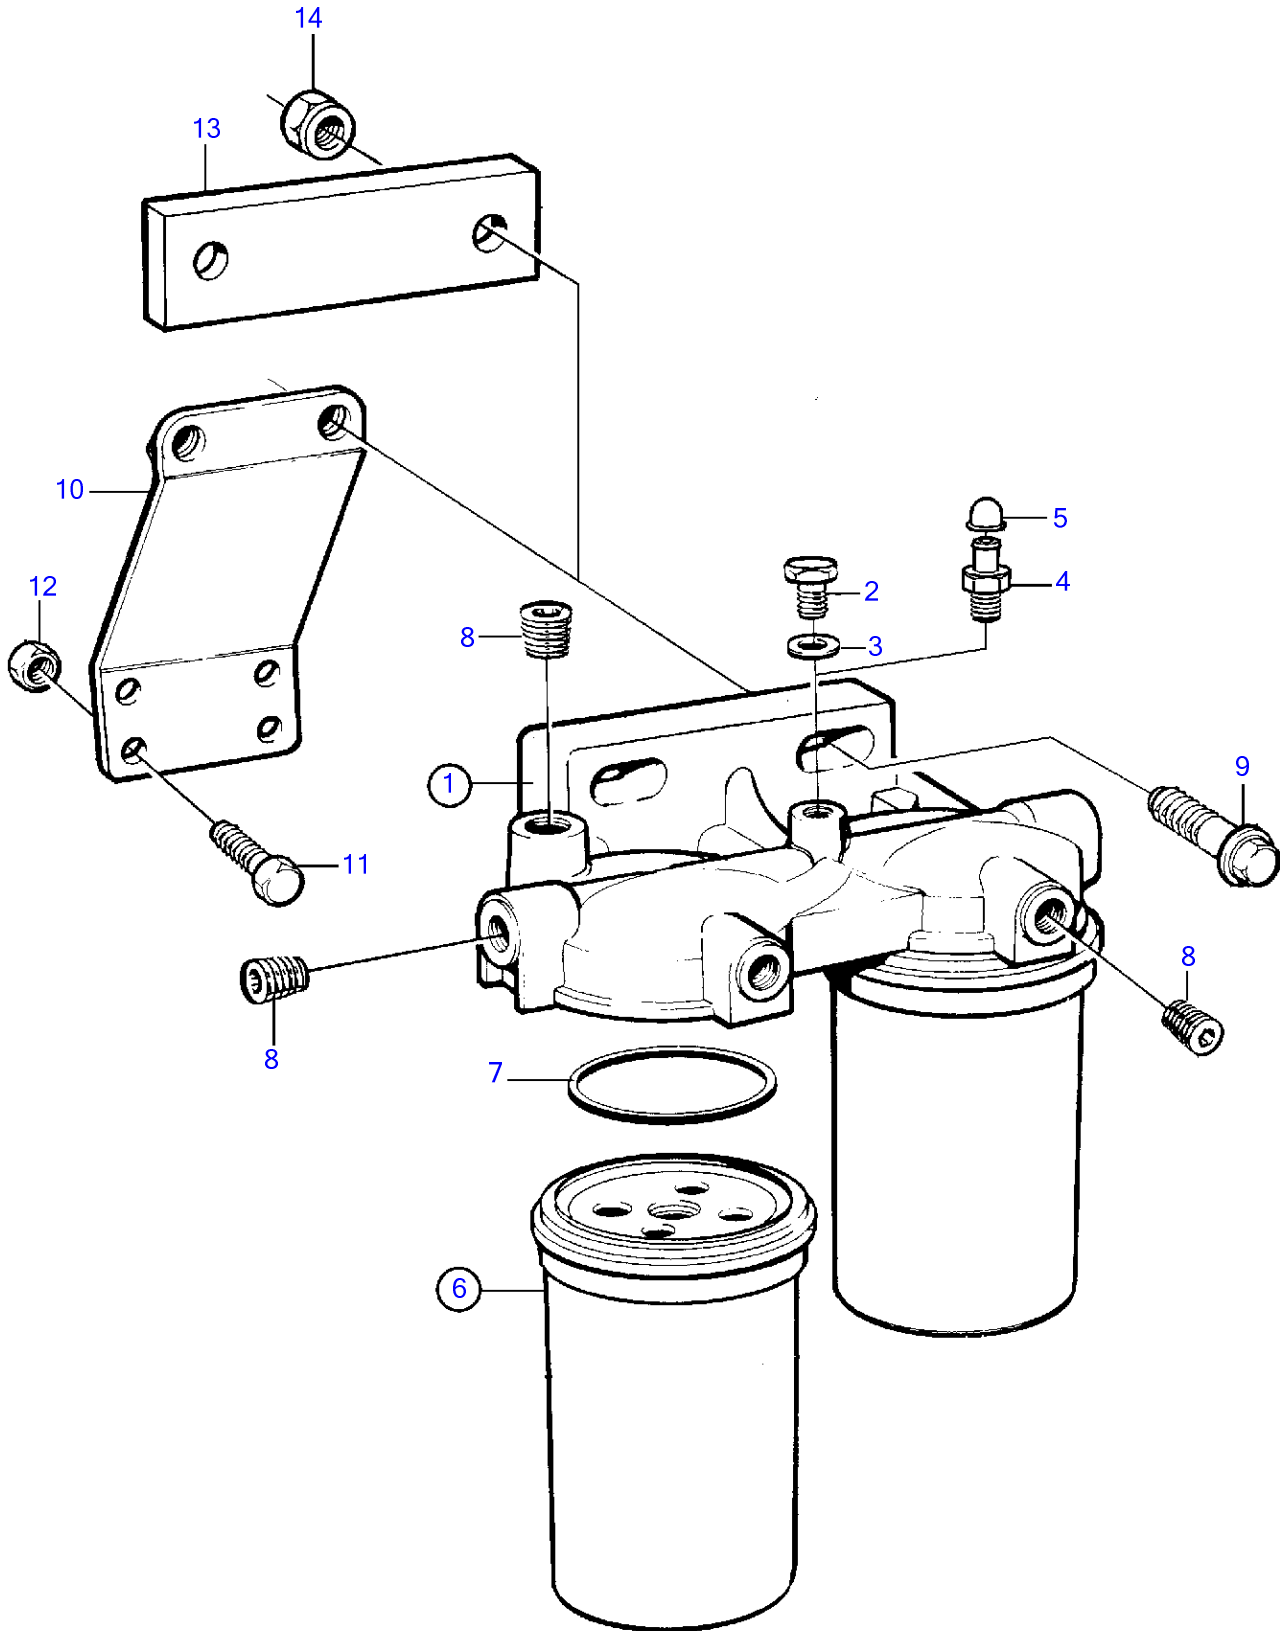

TAMD71B, TAMD73WJ-A

TAMD71B, TAMD73WJ-A

REF	PART NO.	QTY	DESCRIPTION	NOTES
1	471172	1	Filter housing	Replaced by 1676832
	1676832	1	Housing	Repl by 8194541
2	471177	1	▪ Hollow screw	M8
	240664	1	▪ Bleeder screw	M6, alt
3	947620	1	▪ Gasket	
6	3825133	2	Fuel filter	(466987)
7		2	▪ Gasket	
8	968062	3	Plug	
9	946752	2	Flange screw	Alt, L=35mm
	965186	2	Flange screw	Alt, L=50mm
10	847841	1	Bracket	SN-XXXXXXXXXX/52042
11	946329	2	Flange screw	(973083)
12	955783	2	Hexagon nut	
13	865262	1	Spacer	SNXXXXXXXXXX/52043-
14	971071	2	Hexagon nut	