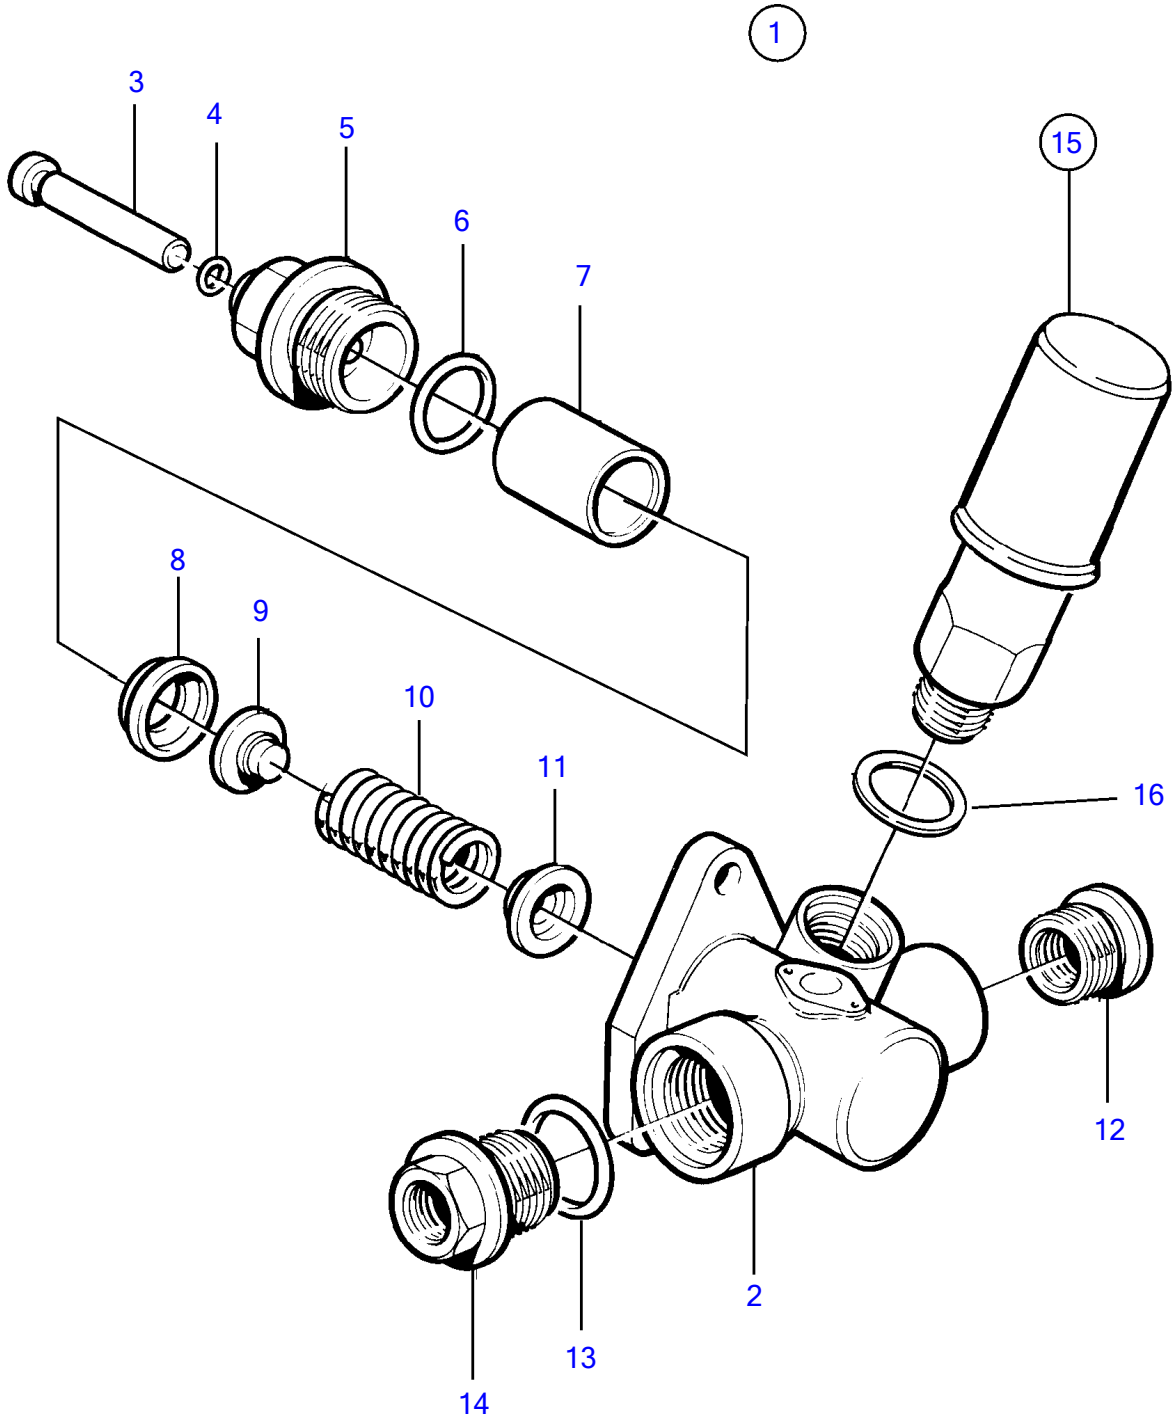

TAMD71B, TAMD73P-A, TAMD73WJ-A

TAMD71B, TAMD73P-A, TAMD73WJ-A

| REF | PART NO. | QTY | DESCRIPTION | NOTES |
|-----|----------|-----|---------------|-----------------|
| 1 | 244825 | 1 | Feed pump | |
| 2 | | 1 | • Housing | |
| 3 | 244826 | 1 | • Push rod | |
| 4 | 244829 | 1 | • O-ring | |
| 5 | 244827 | 1 | • Housing | |
| 6 | 244828 | 1 | • O-ring | |
| 7 | 244831 | 1 | • Piston | |
| 8 | 11706665 | 1 | • Spacer ring | (244835) |
| 9 | 244834 | 1 | • Valve | |
| 10 | 244832 | 1 | • Spring | |
| 11 | 244833 | 2 | • Spring disc | |
| 12 | 244836 | 1 | • Bushing | |
| 13 | 244838 | 1 | • O-ring | |
| 14 | 244837 | 1 | • Fitting | |
| 15 | 3826073 | 1 | • Hand pump | (76703,1698348) |
| 16 | 240572 | 1 | • • Gasket | |