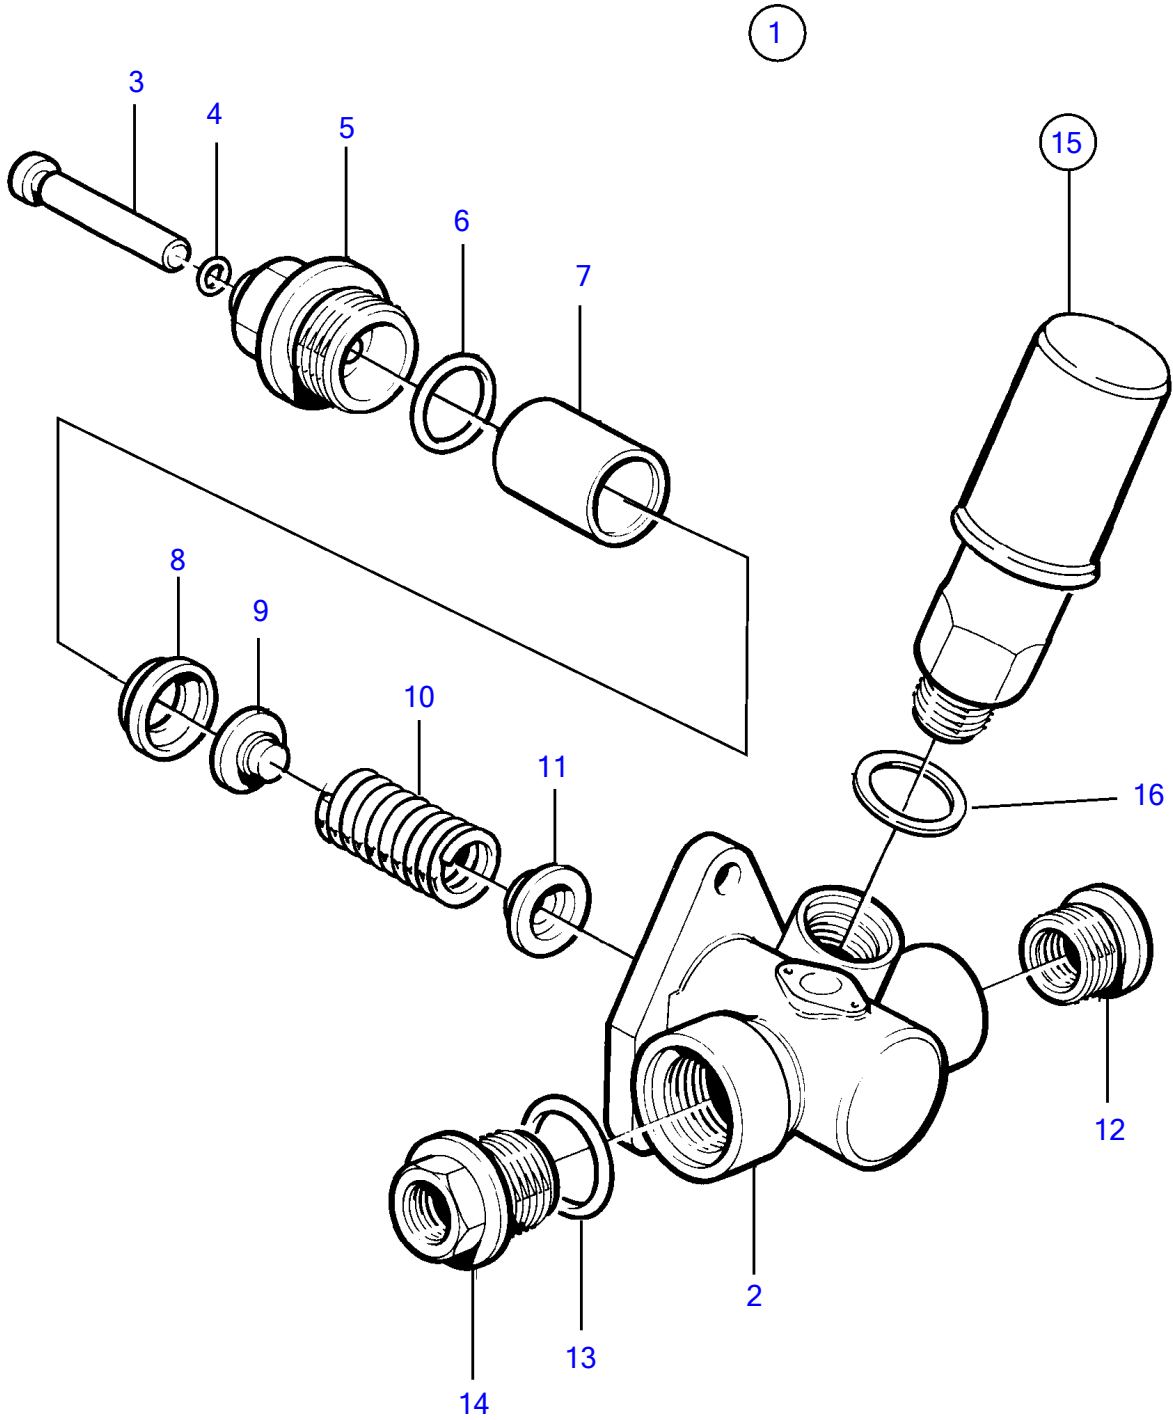

TAMD71B, TAMD73P-A, TAMD73WJ-A

TAMD71B, TAMD73P-A, TAMD73WJ-A

| REF | PART NO. | QTY | DESCRIPTION | NOTES |
|-----|----------|-----|---------------|-----------------|
| 1 | 244825 | 1 | Feed pump | |
| 2 | | 1 | • Housing | |
| 3 | 244826 | 1 | • Push rod | |
| 4 | 244829 | 1 | • O-ring | |
| 5 | 244827 | 1 | • Housing | |
| 6 | 244828 | 1 | • O-ring | |
| 7 | 244831 | 1 | • Piston | |
| 8 | 11706665 | 1 | • Spacer ring | (244835) |
| 9 | 244834 | 1 | • Valve | |
| 10 | 244832 | 1 | • Spring | |
| 11 | 244833 | 2 | • Spring disc | |
| 12 | 244836 | 1 | • Bushing | |
| 13 | 244838 | 1 | • O-ring | |
| 14 | 244837 | 1 | • Fitting | |
| 15 | 3826073 | 1 | • Hand pump | (76703,1698348) |
| 16 | 240572 | 1 | • • Gasket | |