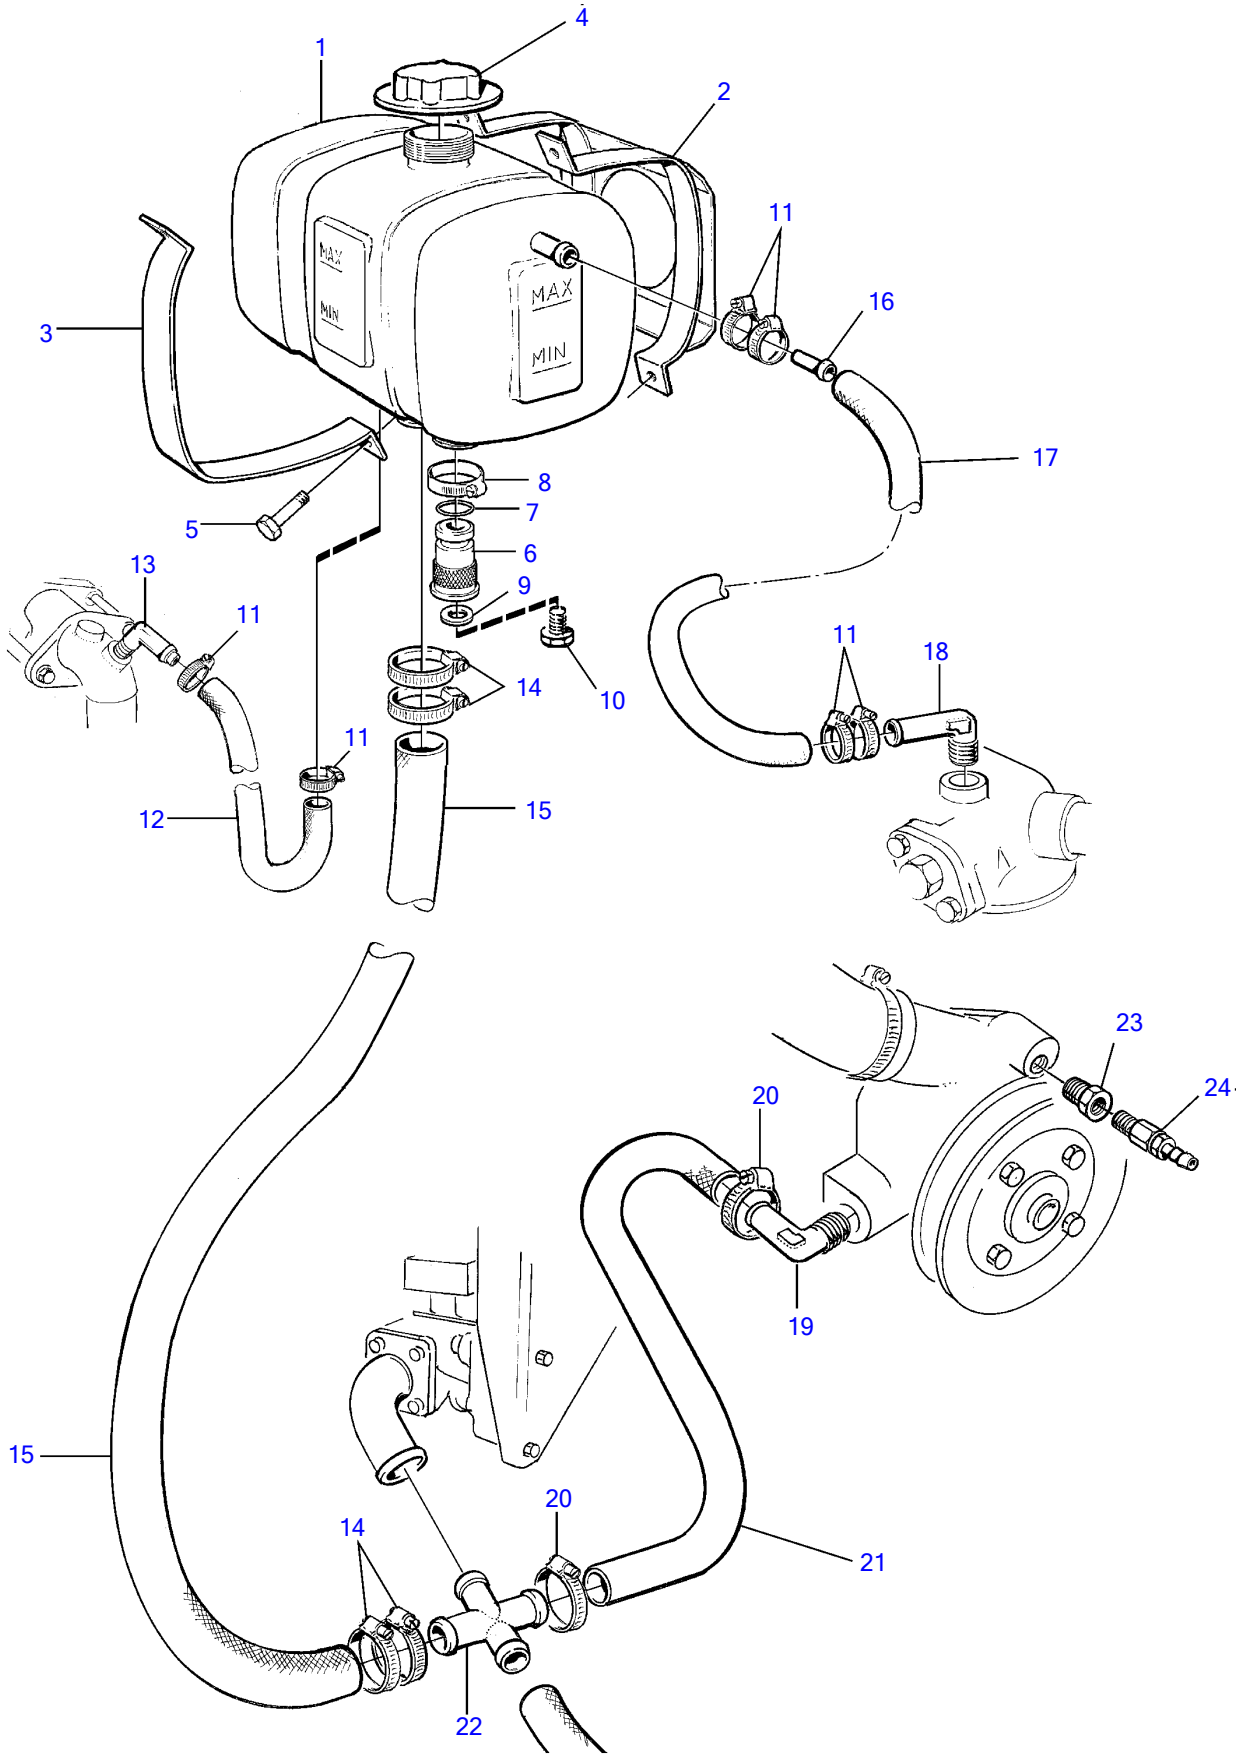

TAMD73P-A, TAMD73WJ-A

TAMD73P-A, TAMD73WJ-A

REF	PART NO.	QTY	DESCRIPTION	SEE SEC.	NOTES
1	4804536	1	Expansion tank		
2	4952322	1	Attaching plate		
3	4804283	2	Strip		
4	1674083	1	Pressure cap		
5	946173	4	Flange screw		
6	11031743	1	Nipple		
7	960164	1	O-ring		
8	943473	1	Hose clamp		
9	11994	1	Gasket		
10	947660	1	Plug		
11	943470	6	Hose clamp		
12	943367	X	Rubber hose		
13			Connector	3942	
14	943474	4	Hose clamp		
15	944386	X	Rubber hose		L=1500mm
16	11033572	1	Reduction nipple		
17	943367	X	Rubber hose		
18	479953	1	Elbow nipple		
19	941934	1	Elbow nipple		
20	943472	2	Hose clamp		
21	941522	X	Hose		L=1000mm
22		1	Nipple		Not marketed by Volvo Penta.
23	479954	1	Nipple		
24	949918	1	Shut-off cock		