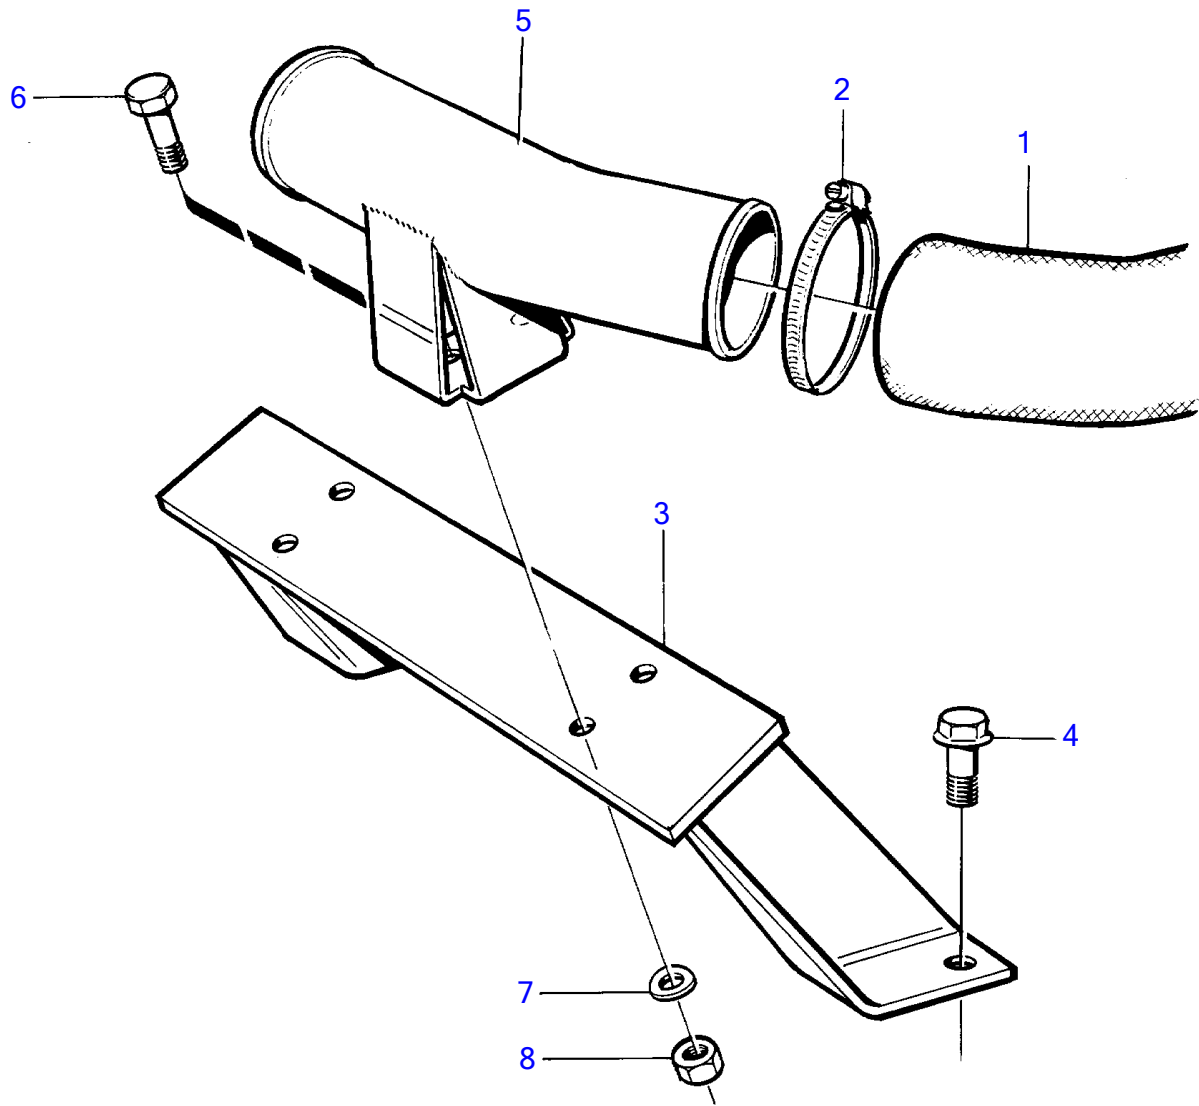

TAMD73P-A, TAMD73WJ-A

15227

TAMD73P-A, TAMD73WJ-A

REF	PART NO.	QTY	DESCRIPTION	SEE SEC.	NOTES
1	3826393	1	Hose	3546	
2	961672	1	Hose clamp		
3	848098	1	Bracket		
4	965191	1	Flange screw		M8x30mm
	946817	1	Flange screw		M8x25mm
5	866221	1	Connection pipe		
6	955297	2	Hexagon screw		(955295)
7	941907	2	Spring washer		
8	948645	2	Flange lock nut		(955782)