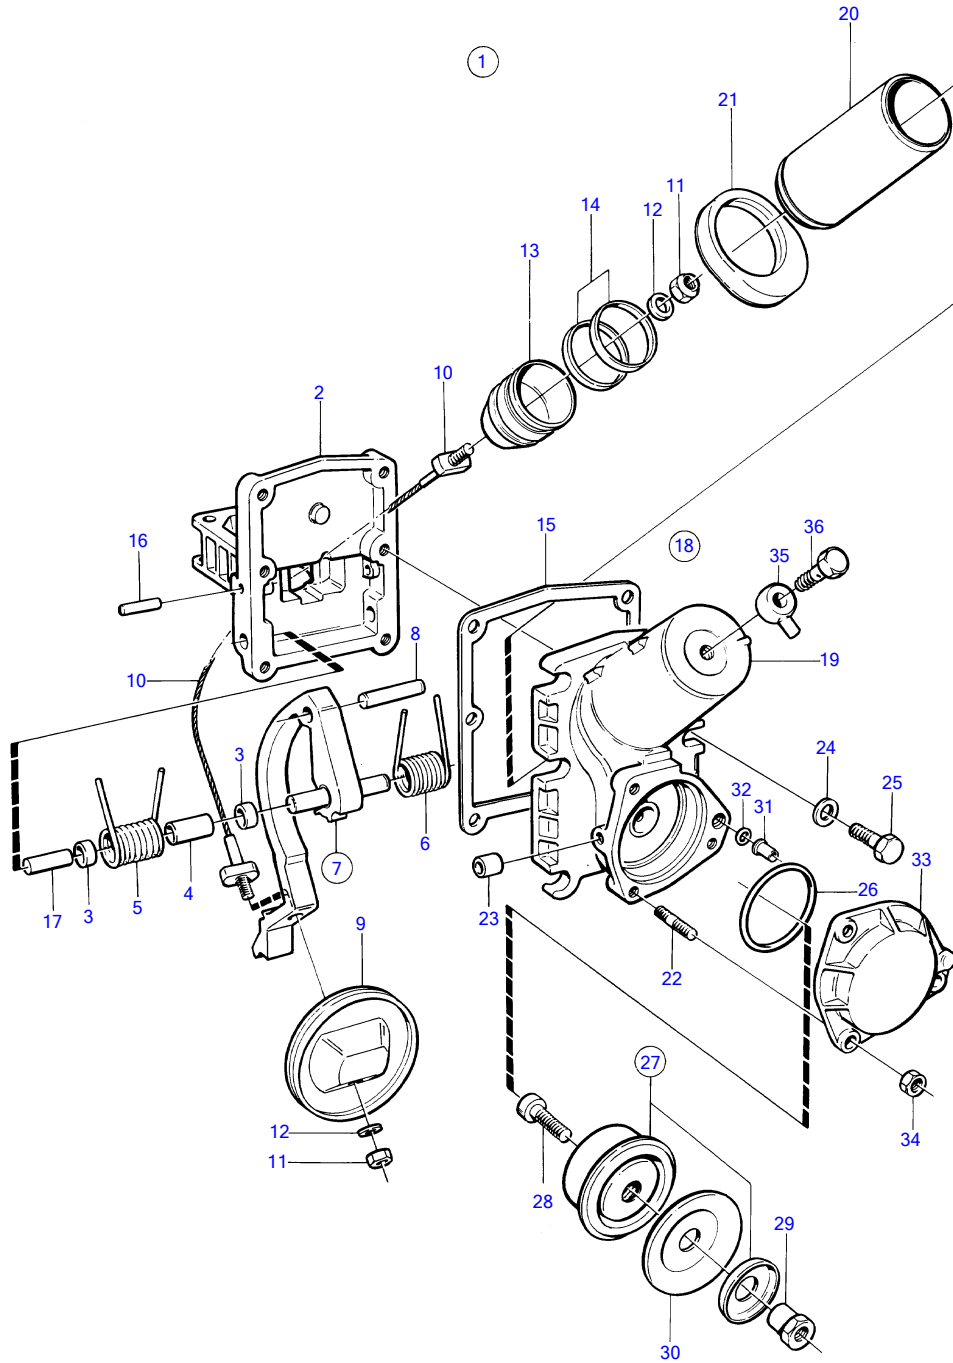

TAMD71B

9466

TAMD71B

REF	PART NO.	QTY	DESCRIPTION	NOTES
1	471700	1	By-pass valve	Replaced by 863585
2		1	• Shutter housing	
3		1	• Guide	
4		2	• Bushing	
5		1	• Spring	Replaced by 863586
	863586	1	• Torsion spring	Left
6		1	• Spring	Replaced by 865387
	863587	1	• Torsion spring	Right
7	863776	1	• Arm	
8	951979	1	• • Spring pin	
9	471676	1	• Shutter	
10	477312	1	• Cable	
11	946035	2	• Lock nut	
12	955892	2	• Washer	
13		1	• Piston	
14	471681	2	• Support ring	
15	471684	1	• Gasket	
16	950545	2	• Pin	
17	471668	2	• Pin	
18		1	• Housing	
19		1	• • Cylinder housing	
20		1	• • Cylinder liner	
21		1	• • Retainer	
22		3	• • Stud	
23		1	• • Tube	
24	955894	6	• Washer	
25	940142	6	• Hexagon screw	
26	925069	1	• O-ring	
27	471692	1	• Valve	
28	959187	1	• • Hex. socket screw	
29	471698	1	• • Nut	
30	241775	1	• • Diaphragm	
31	(471687)	1	• Nozzle	Obsolete part
32	949187	1	• O-ring	
33		1	• Cover	
34	955781	3	• Hexagon nut	
35	74039	1	Banjo nipple	
36	969299	1	Hollow screw	