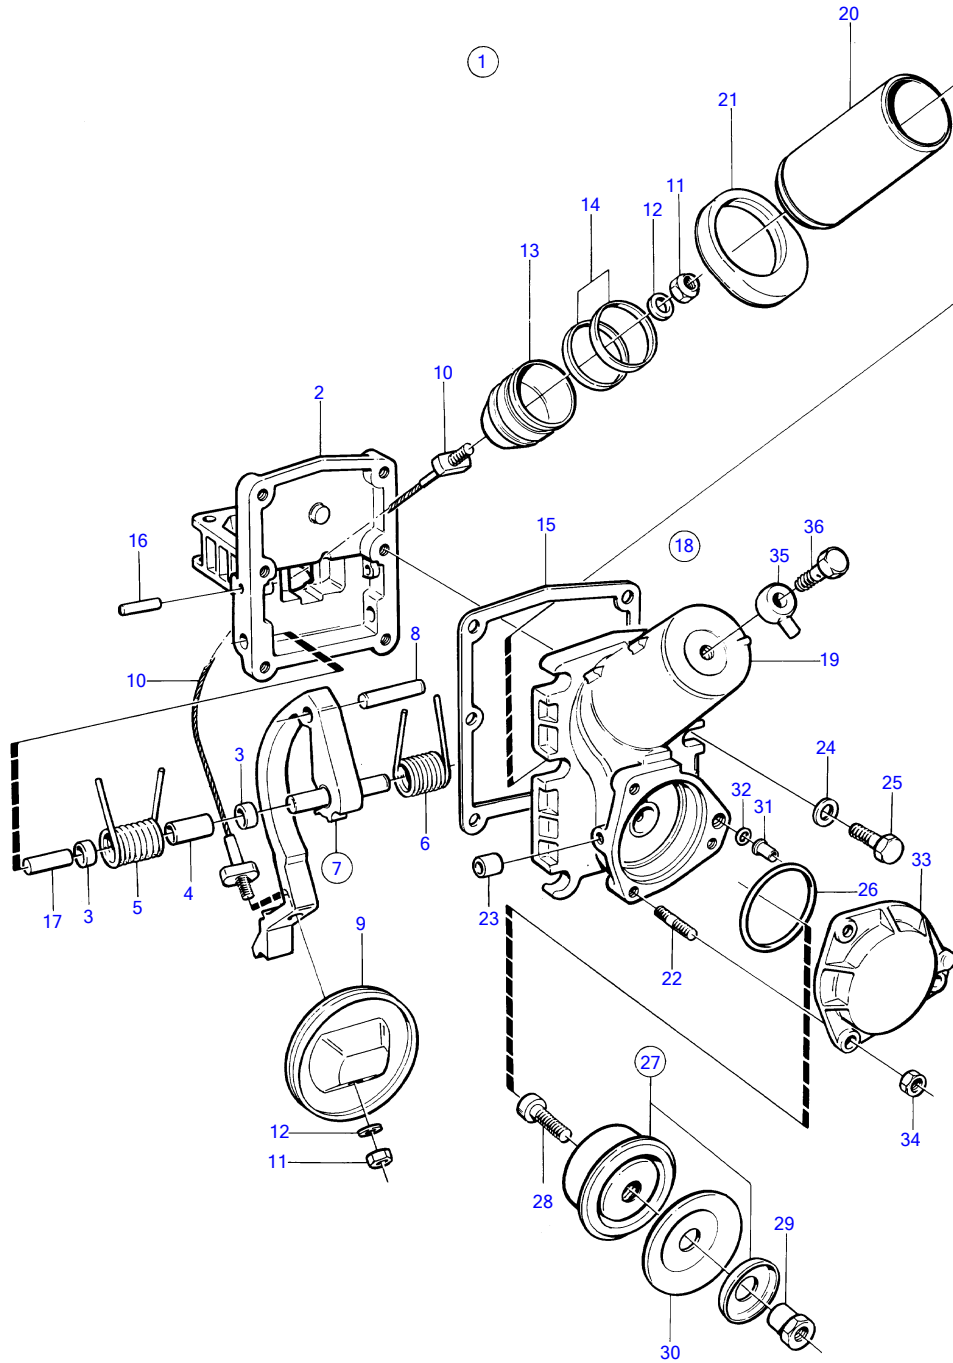

TAMD71B

9466

## TAMD71B

REF	PART NO.	QTY	DESCRIPTION	NOTES
1	471700	1	By-pass valve	Replaced by 863585
2		1	• Shutter housing	
3		1	• Guide	
4		2	• Bushing	
5		1	• Spring	Replaced by 863586
	863586	1	• Torsion spring	Left
6		1	• Spring	Replaced by 865387
	863587	1	• Torsion spring	Right
7	863776	1	• Arm	
8	951979	1	• • Spring pin	
9	471676	1	• Shutter	
10	477312	1	• Cable	
11	946035	2	• Lock nut	
12	955892	2	• Washer	
13		1	• Piston	
14	471681	2	• Support ring	
15	471684	1	• Gasket	
16	950545	2	• Pin	
17	471668	2	• Pin	
18		1	• Housing	
19		1	• • Cylinder housing	
20		1	• • Cylinder liner	
21		1	• • Retainer	
22		3	• • Stud	
23		1	• • Tube	
24	955894	6	• Washer	
25	940142	6	• Hexagon screw	
26	925069	1	• O-ring	
27	471692	1	• Valve	
28	959187	1	• • Hex. socket screw	
29	471698	1	• • Nut	
30	241775	1	• • Diaphragm	
31	(471687)	1	• Nozzle	Obsolete part
32	949187	1	• O-ring	
33		1	• Cover	
34	955781	3	• Hexagon nut	
35	74039	1	Banjo nipple	
36	969299	1	Hollow screw	