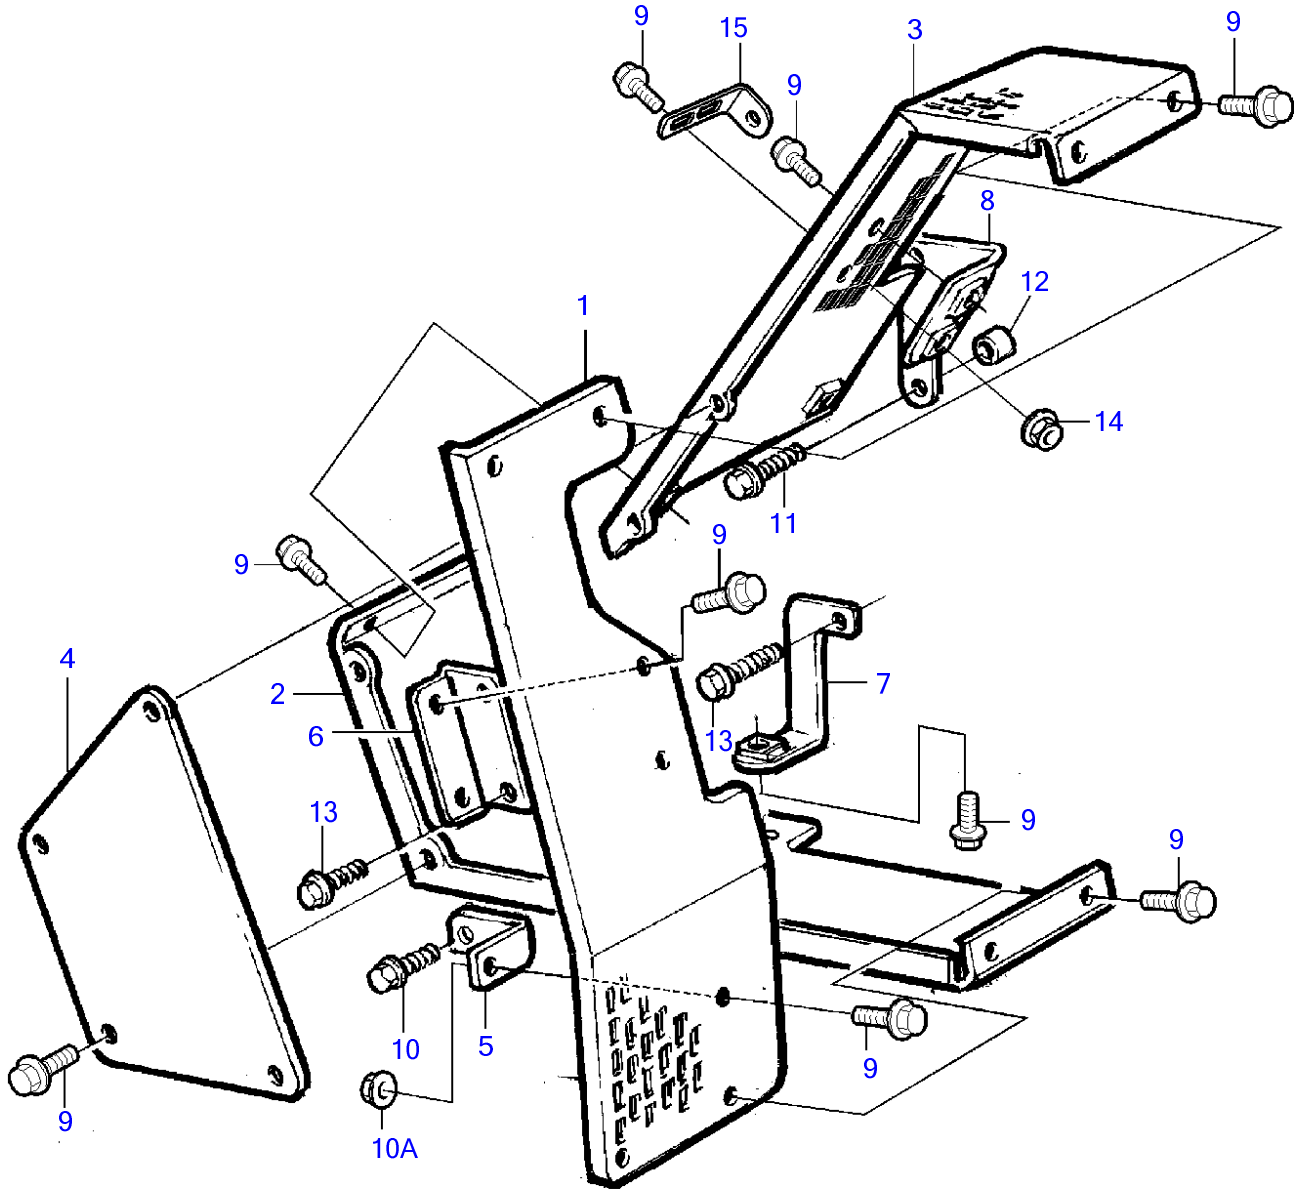

TAMD71B

## TAMD71B

REF	PART NO.	QTY	DESCRIPTION	NOTES
1	3826375	1	Belt protector	
2	3825631	1	Belt protector	
3	3825632	1	Belt protector	
4	(3825633)	1	Protecting plate	Obsolete part (3825634)
5	965556	1	Bracket	
6	3825635	1	Bracket	
7	3825636	1	Bracket	
8	3827541	1	Bracket	
9	967949	16	Flange screw	(965175)
10	946440	1	Flange screw	M8x16mm
10A	945407	1	Flange nut	M6
11	965216	2	Flange screw	M8x55mm
12	843075	2	Spacer sleeve	
13		3	Screw, timing gear cover	See group 21
14	949278	1	Flange lock nut	
15	965558	1	Bracket	