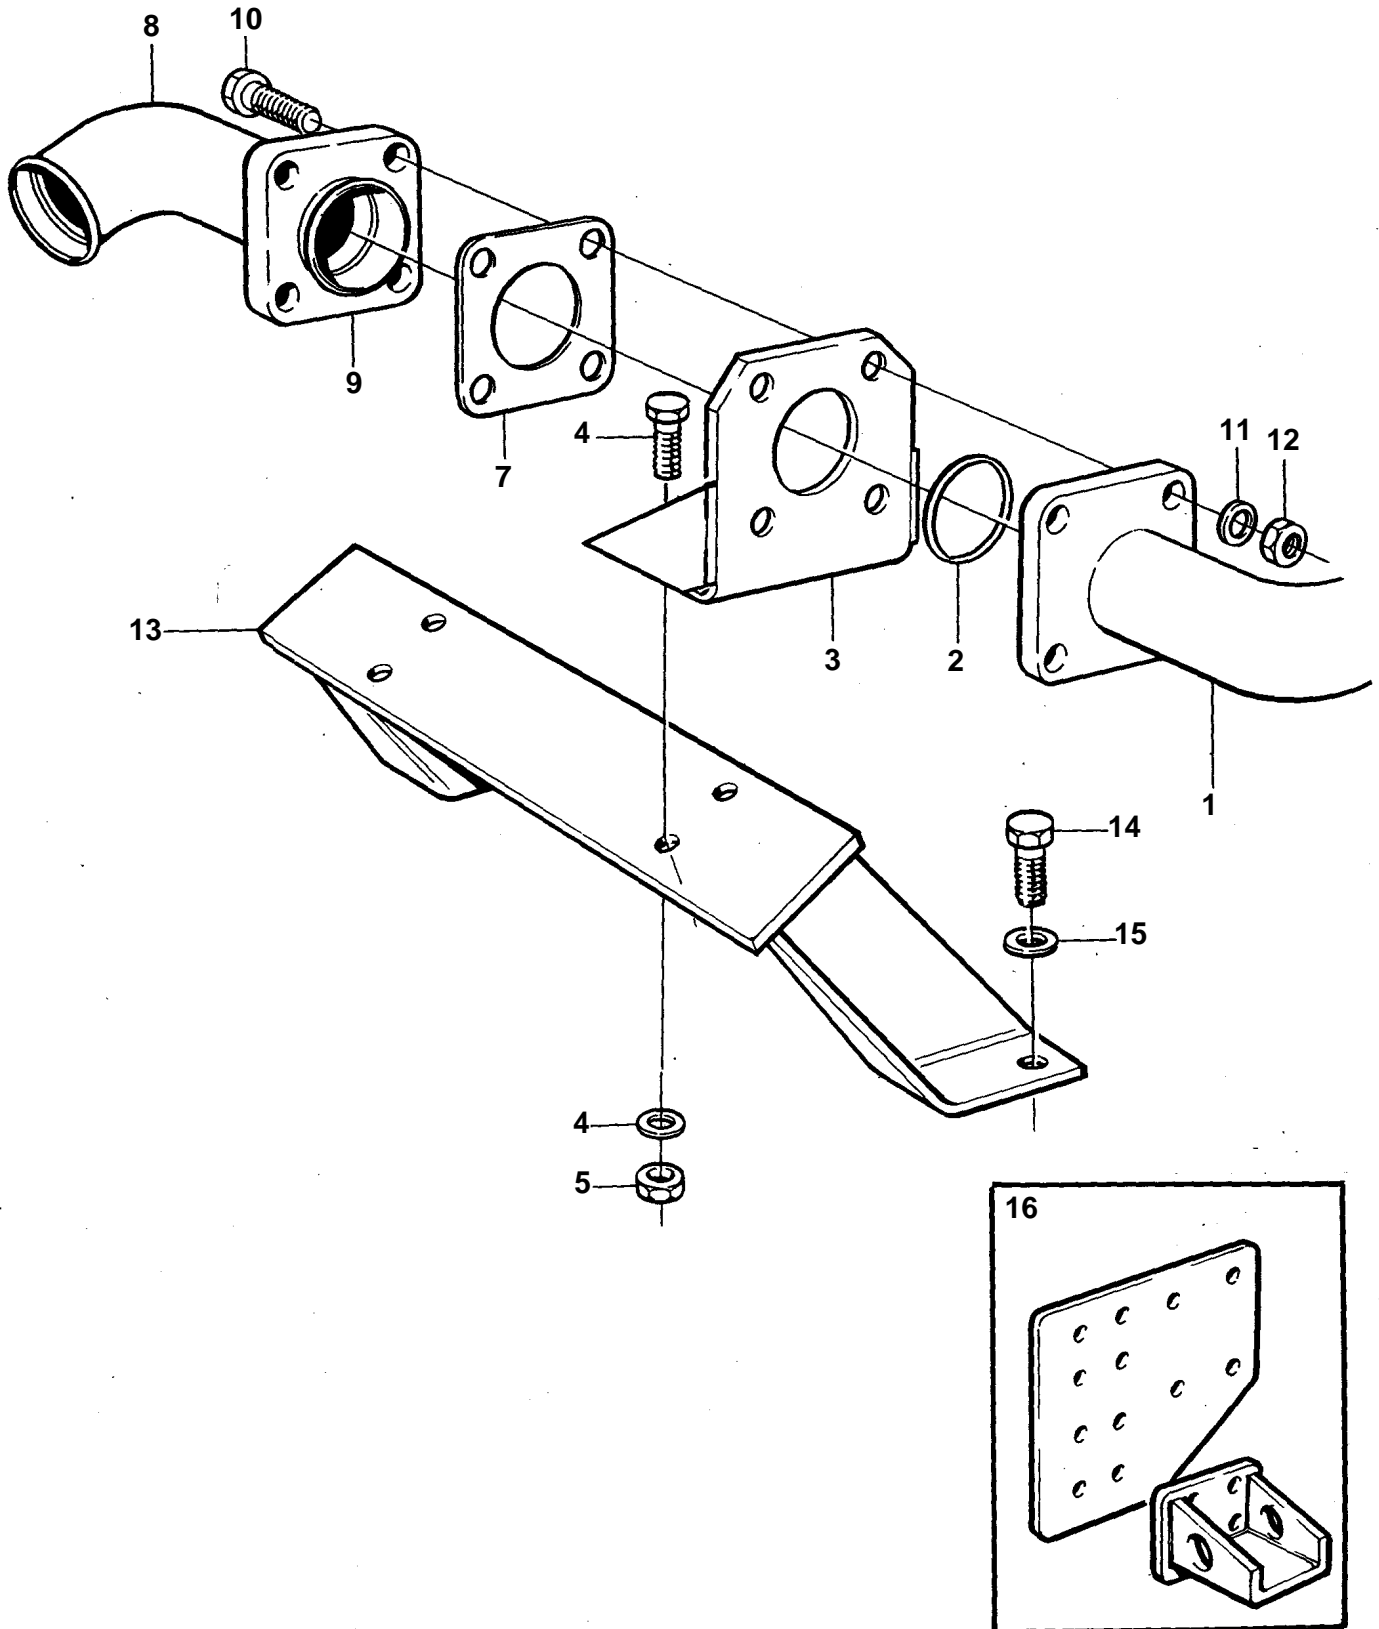

TAMD71A

TAMD71A

REF	PART NO.	QTY	DESCRIPTION	NOTES
1	864972	1	Coolant pipe	SEE GROUP 26
2	864491	1	Gasket	
3	862052	1	Bracket	
4	955295	2	Screw	
5	941907	2	Spring washer	
6	955782	2	Nut	
7	862592	1	Gasket	
8	848596	1	Hose attachment	
9	842029	1	Flange	
10	970949	4	Screw	(955319)
11	941908	4	Spring washer	
12	955783	4	Nut	
13	848098	1	Bracket	
14	970971	2	Screw	
15	940280	2	Spring washer	
16		1	Engine suspensionrear	SEE GROUP 21