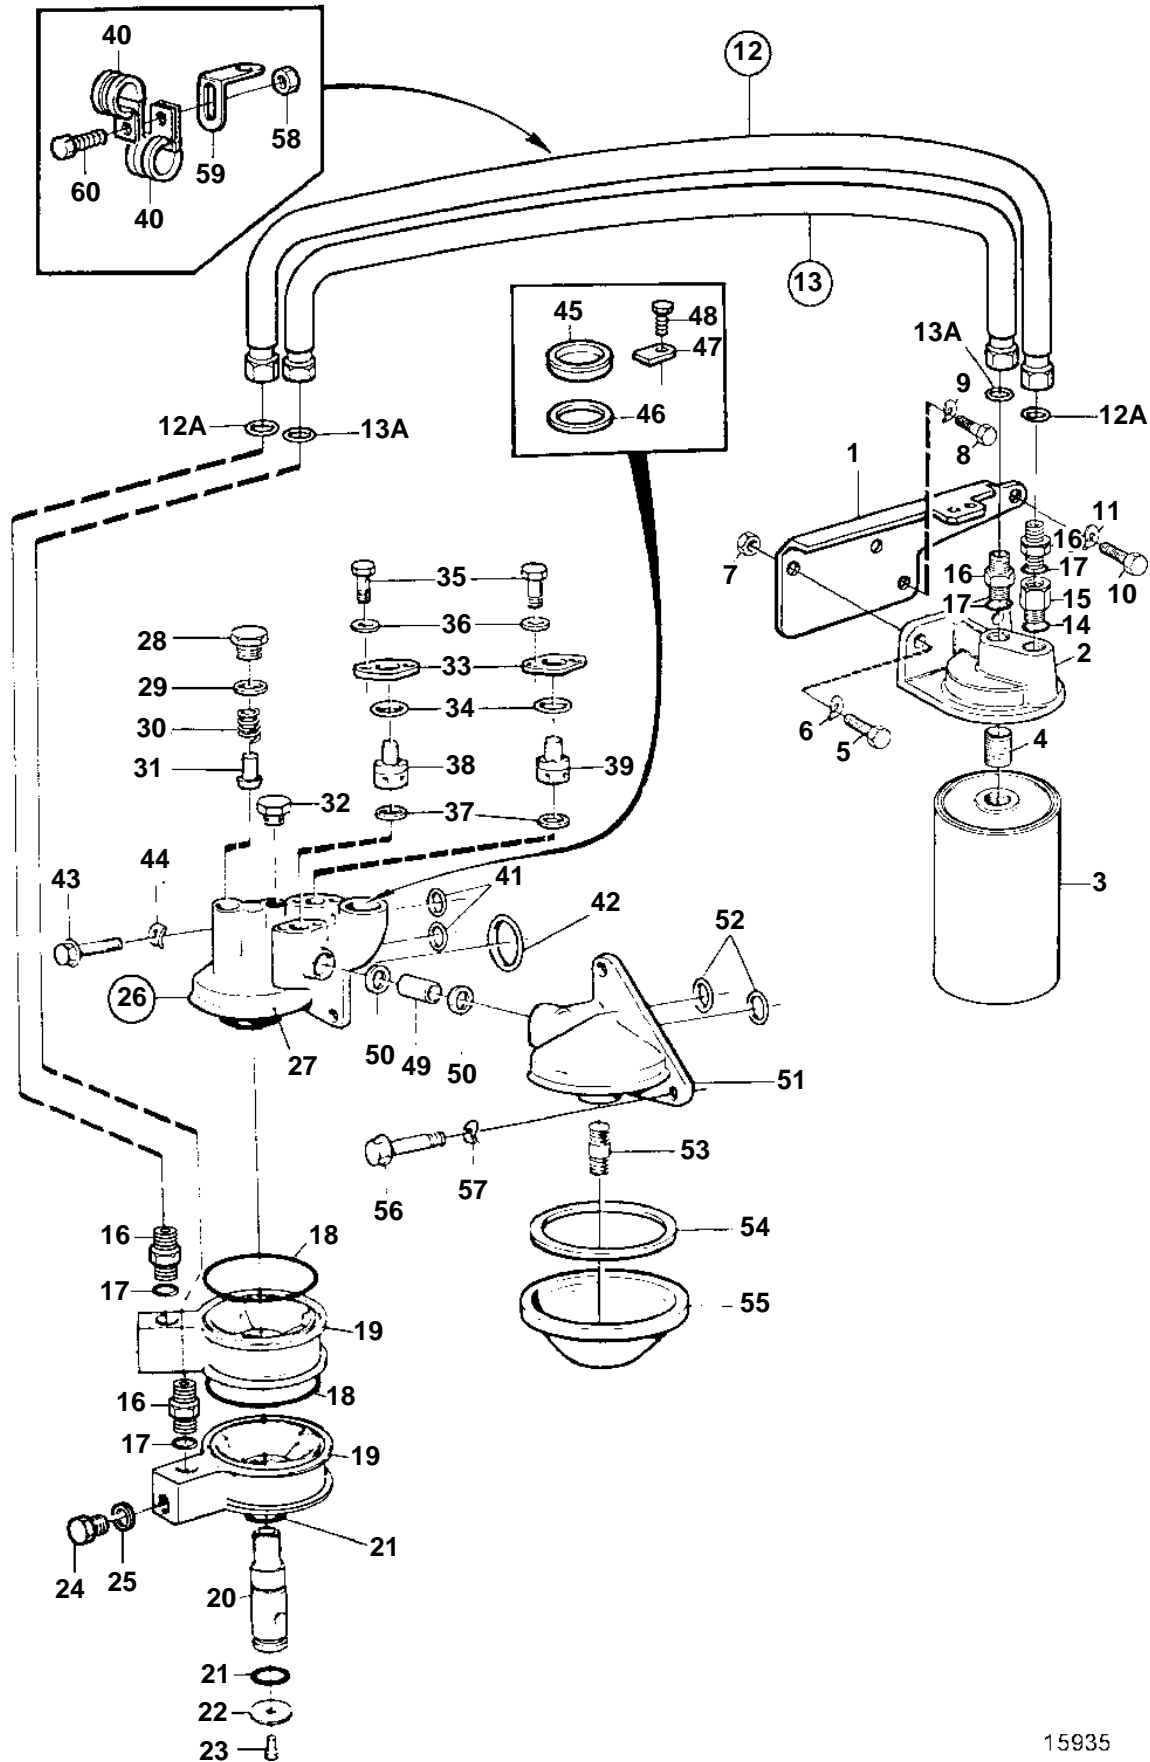

TAMD71A

15935

## TAMD71A

REF	PART NO.	QTY	DESCRIPTION	NOTES
1	3825375	1	Bracket	(848510)
2	848509	1	Housing	
3	847741	1	Oil filter	
4	466623	1	Nipple	
5	970947	2	Screw	
6	960148	2	Washer	
7	971071	2	Nut	
8	946173	2	Flange screw	
9	941907	2	Spring washer	
10	970944	1	Screw	
11	862692	1	Washer	
12	863341	1	Hose	L=775mm
12A	4880663	2	· O-ring	
13	863341	1	Hose	L=775mm
13A	4880663	2	· O-ring	
14	948885	1	Gasket	
15	863345	1	Nipple	
16	947554	4	Nipple	M26x1,5
17	948885	4	Gasket	
18	949647	2	O-ring	
19	848502	2	Cover	
20	848504	1	Tube	
21	949658	2	O-ring	
22	862692	1	Washer	
23	970945	1	Screw	L=20mm
24	960632	2	Plug	
25	948884	2	Washer	
26	864611	1	Oil filter housing	
27		1	· Housing	
28	471598	1	· Plug	
29	947627	1	· Gasket	
30	466653	1	· Spring	
31	471085	1	· Valve	
32	479979	1	· Plug	(191026)
33	471648	2	· Cover	
34	949659	2	· O-ring	
35	955272	4	· Screw	
36	955892	4	· Washer	
37	469846	2	· Sealing ring	
38	471646	1	· Reducing valve	WHITE
39	471707	1	Reducing valve	YELLOW
40	952634	2	Clamp	
41	949656	2	O-ring	
42	949722	1	O-ring	
43	973083	2	Flange screw	L=25mm
	965222	1	Screw	L=65mm
44	941908	3	Spring washer	
45	848319	1	Plug	
46	421629	1	Sealing ring	
47	848318	1	Anchorage	
48	946440	1	Flange screw	
49	471602	1	Tube	
50	471956	2	Sealing ring	
51	471601	1	Housing	
52	949656	2	O-ring	