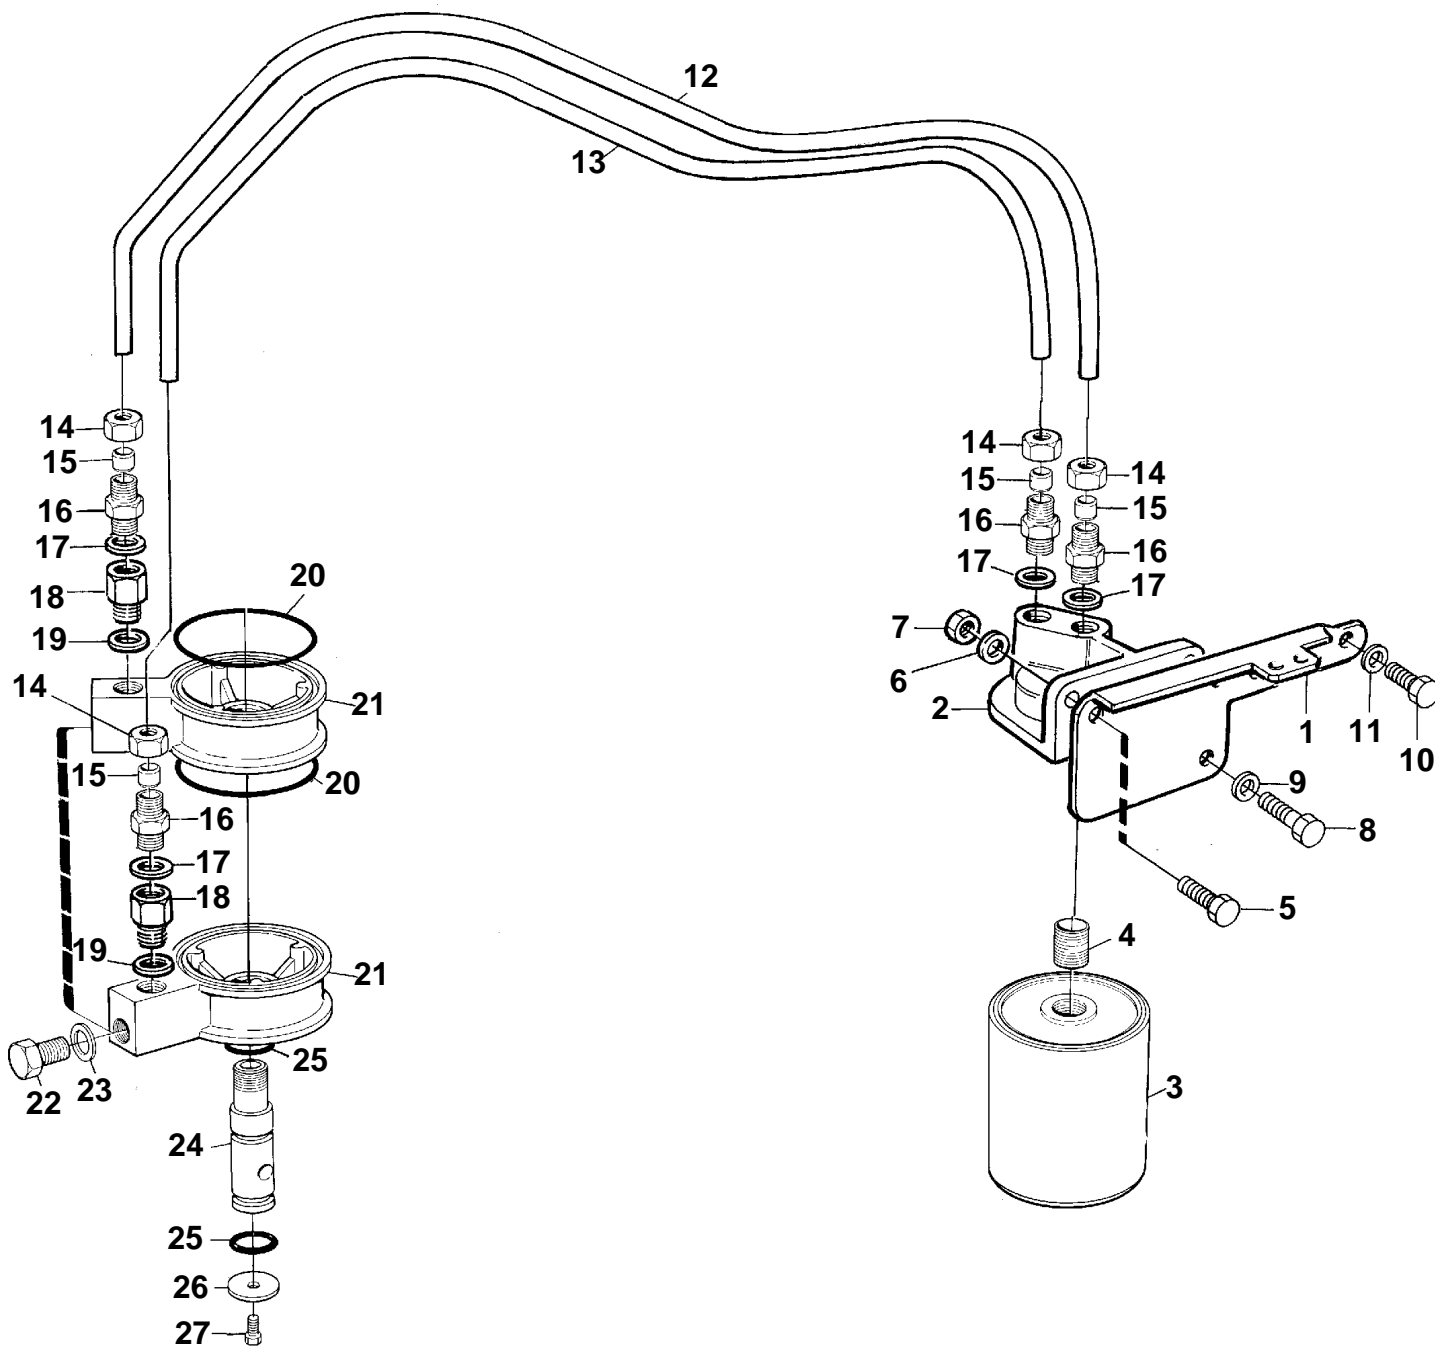

TAMD71A, TAMD72A

16086

TAMD71A, TAMD72A

REF	PART NO.	QTY	DESCRIPTION	SEE SEC.	NOTES
1	3825375	1	Bracket		(848510)
2	848511	1	Housing		
3	829390	1	Oil filter		
4	829160	1	Fitting		
5	970949	2	Screw		(955319)
6	960148	2	Washer		
7	955783	2	Nut		
8	946173	2	Flange screw		
9	941907	2	Spring washer		EARLY TYPE
10	970944	1	Screw		
11	862692	1	Washer		
12	848514	1	Tube		
			Bulletin 45-14	45-14-EN	Oil Hose for By-pass Filter, TAMD71/72 Engines
13	848515	1	Tube		
			Bulletin 45-14	45-14-EN	Oil Hose for By-pass Filter, TAMD71/72 Engines
14	956984	4	Nut		
15	956970	4	Ferrule		
16	963948	4	Nipple		
17	948883	4	Gasket		(11996)
18	949620	2	Nipple		
19	948885	2	Gasket		(18677)
20	949647	2	O-ring		
21		2	Cover		
	848502	2	· Cover		
22	960632	2	· Plug		
23	948884	2	· Washer		
24	848505	1	Tube		
25	949658	2	O-ring		
26	862692	1	Washer		
27	970944	1	Screw		