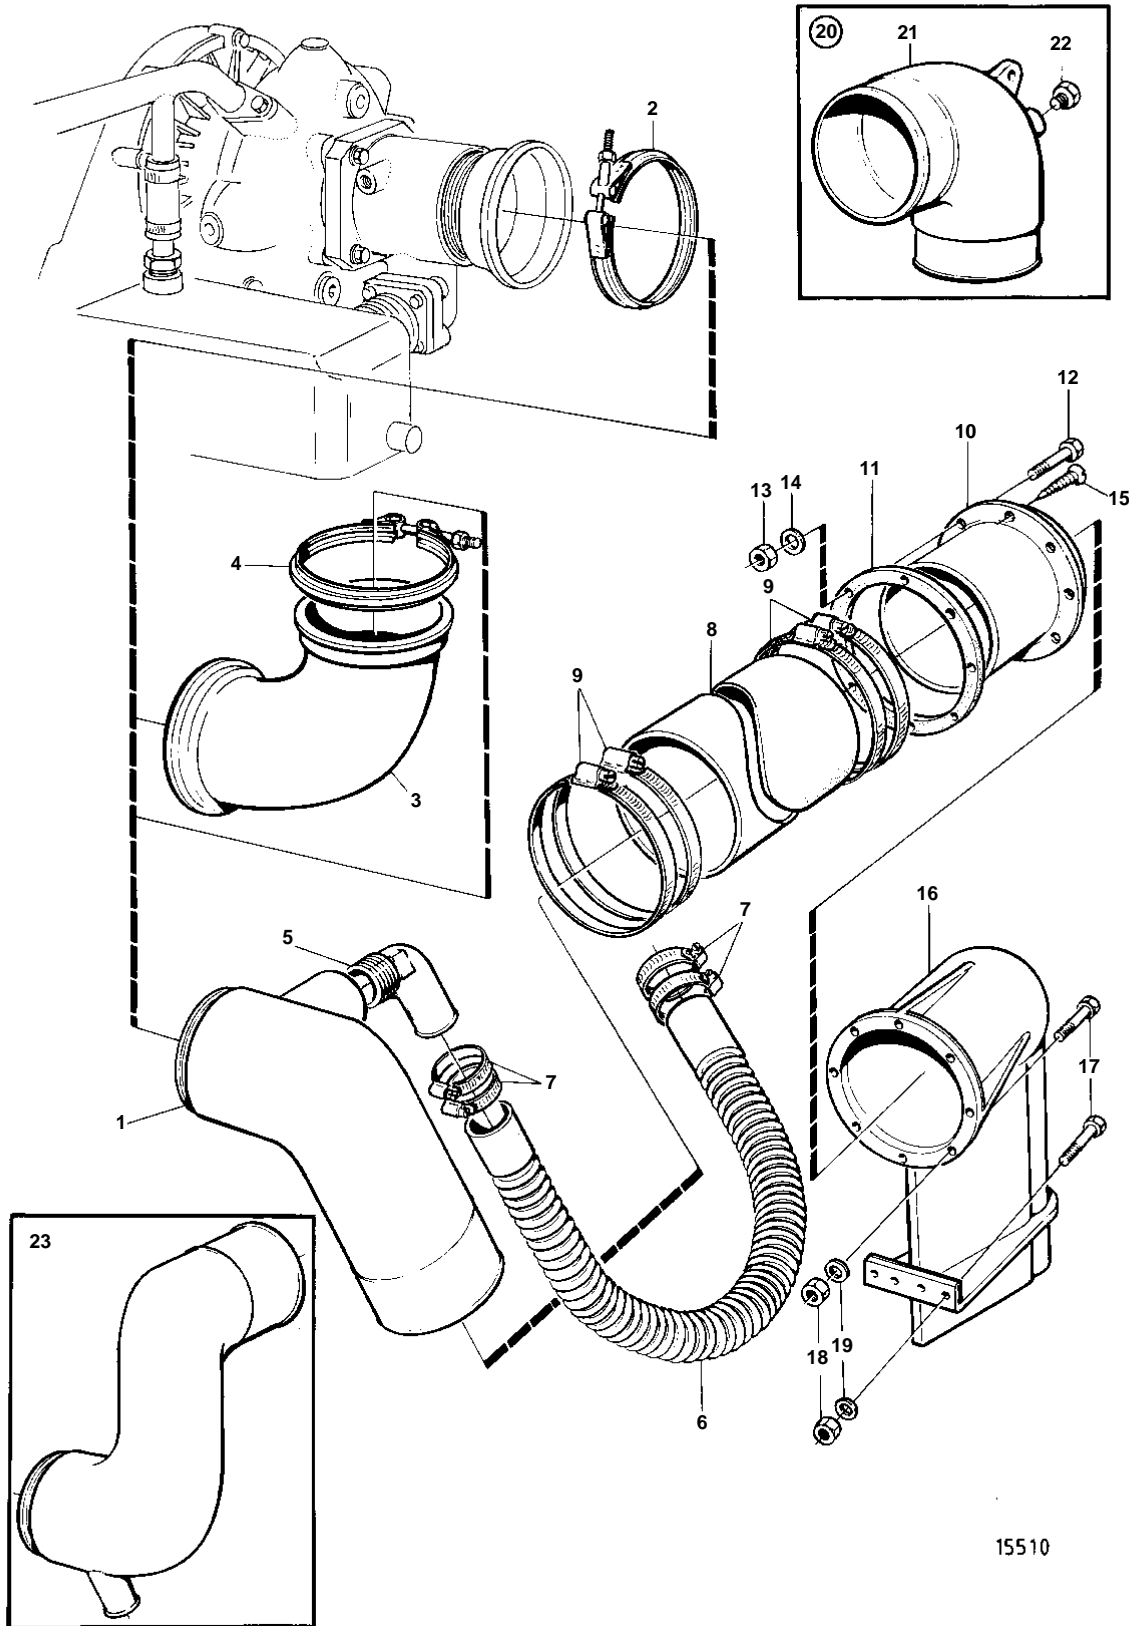

TAMD72A

TAMD72A

REF	PART NO.	QTY	DESCRIPTION	NOTES
1	865545	1	Exhaust riser	
2	865013	1	Clamp	
3	865075	1	Exhaust riser	ALT, 90°
4	865013	1	Clamp	ALT
5	848420	1	Hose attachment	
6	863615	1	Hose	Oil cooler, reverse gear-exhaust riser.
7	961672	4	Clamp	
8	828489	1	Exhaust hose	
9	943485	4	Clamp	
10	836757	1	Hull fitting	
11	836758	1	Gasket	
12	941815	8	Screw	
13	940190	8	Nut	
14		8	Washer	
15		8	Wood screw	
16	836823	1	Muffler	
17		16	Screw	
18	940190	16	Nut	
19	940191	16	Washer	
20		1	Exhaust riser	EARLY TYPE
21	836925	1	· Riser	
22	807044	1	· Plug	
23	865949	1	Exhaust riser	EARLY TYPE