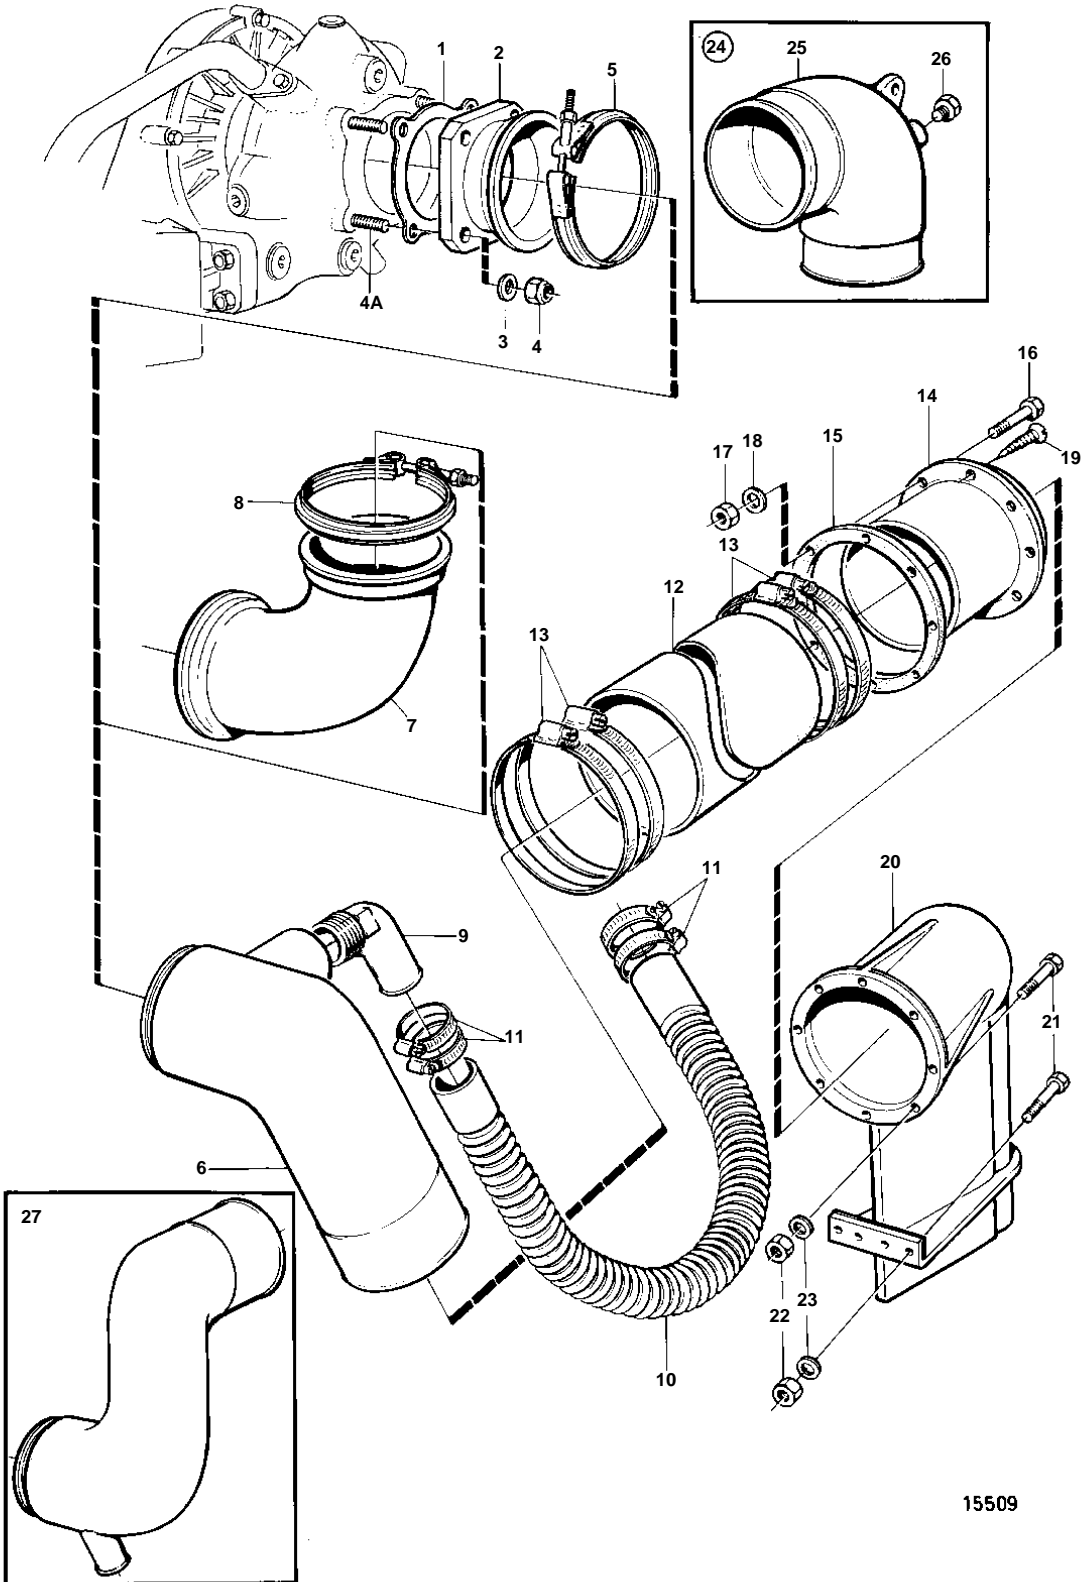

TAMD71A

15509

## TAMD71A

REF	PART NO.	QTY	DESCRIPTION	NOTES
1	424630	1	Gasket	
2	864952	1	Flange	
3	941908	4	Spring washer	
4	940183	4	Nut	
4A	479972	4	Stud	
5	865013	2	Clamp	
6	865545	1	Exhaust riser	
7	865075	1	Exhaust riser	ALT, 90°
8	865013	1	Clamp	ALT
9	848420	1	Hose attachment	
10	863615	1	Hose	Oil cooler, reverse gear-exhaust riser.
11	943485	4	Clamp	
12	828489	X	Exhaust hose	
13	961672	4	Clamp	
14	836757	1	Hull fitting	
15	836758	1	Gasket	
16	941815	8	Screw	
17	940190	8	Nut	
18		8	Washer	
19		8	Wood screw	
20	836823	1	Muffler	
21		16	Screw	
22	940190	16	Nut	
23	940191	16	Washer	
24		1	Exhaust riser	90°, EARLY TYPE
25	836925	1	· Riser	
26	807044	1	· Plug	
27	865949	1	Exhaust riser	