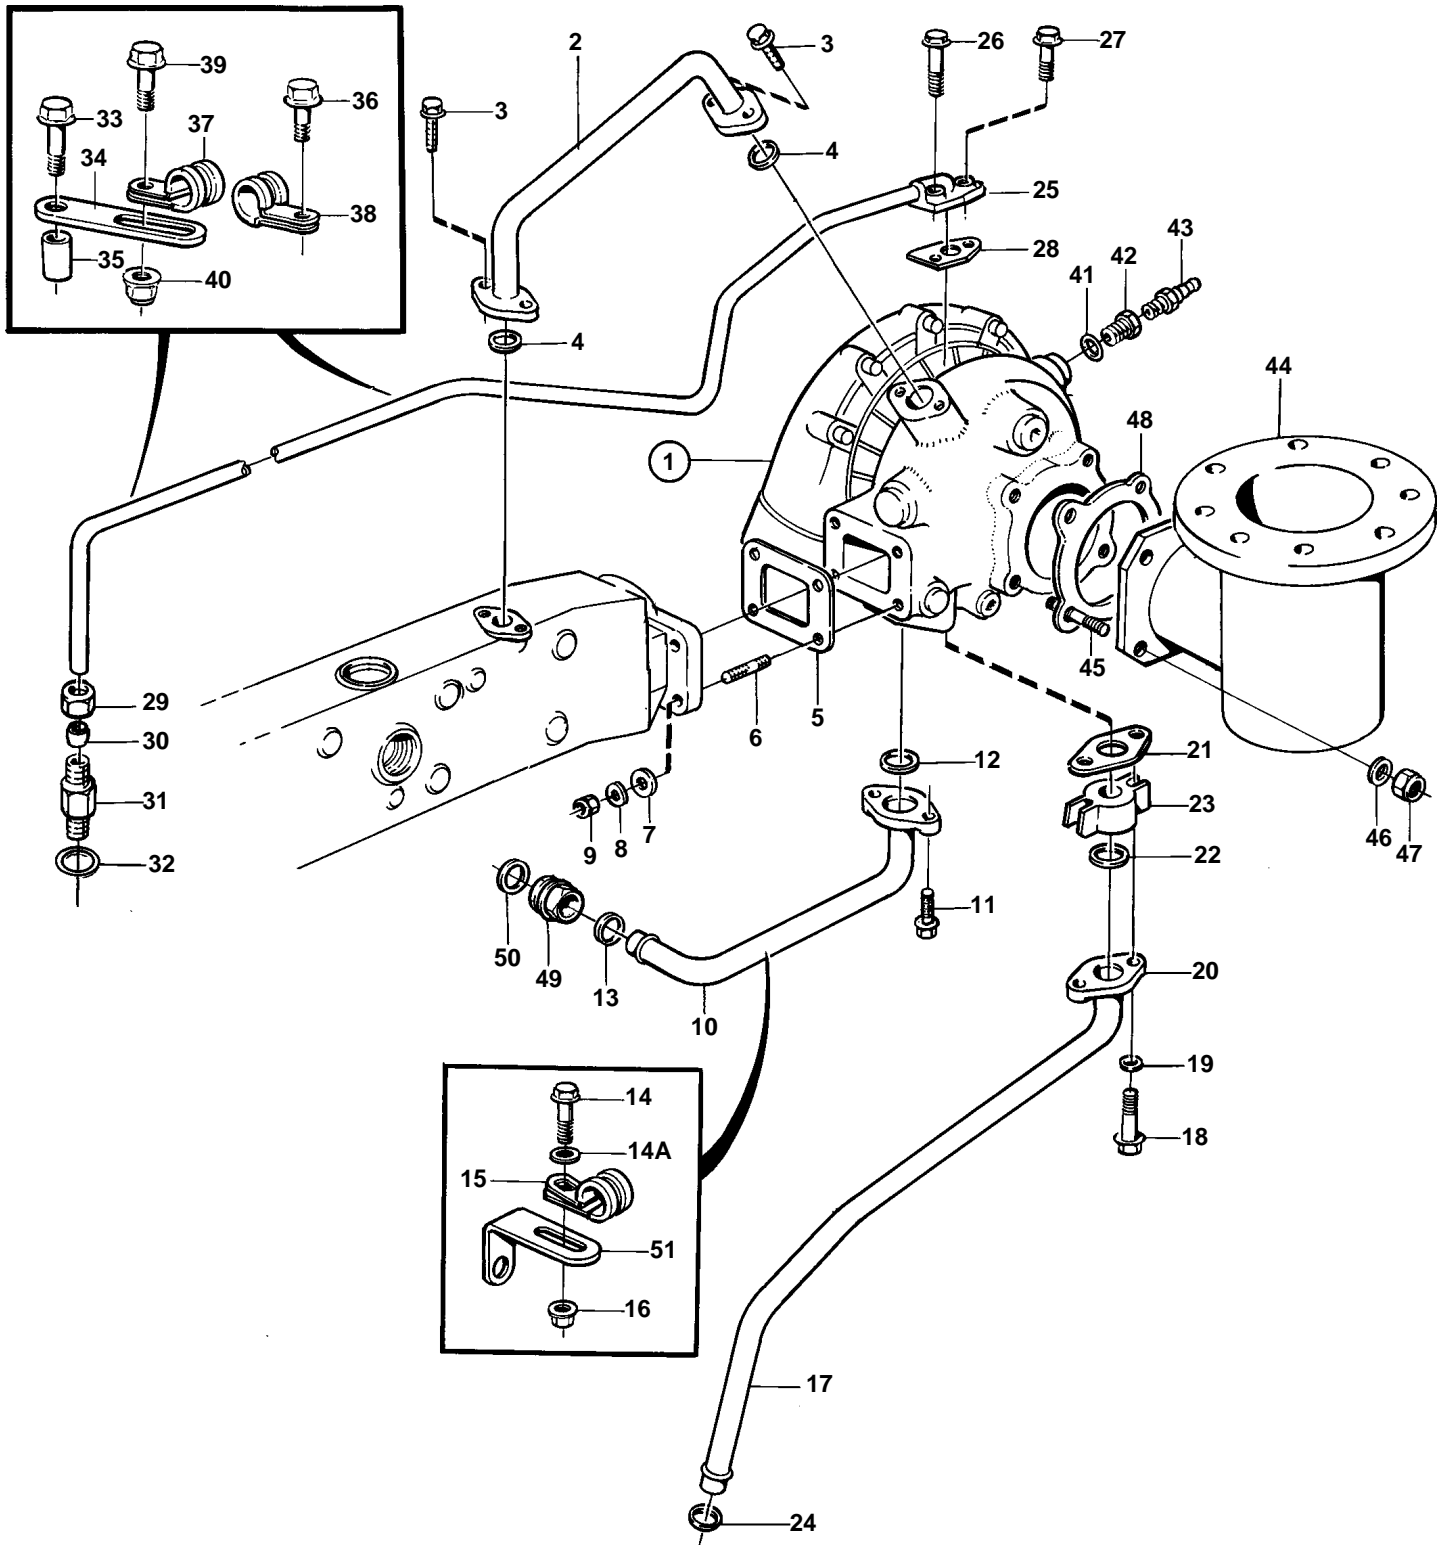

TAMD71A

16102

TAMD71A

REF	PART NO.	QTY	DESCRIPTION	SEE SEC.	NOTES
1	848276	1	Turbo		SN-XXXXXXXXXX/44088. Replaced by 1 ea turbocharger 865428, 1 ea hose 865367, 1 ea hose clamp 943484 and 1 ea pipe kit 865332 for re-built crankhouse ventilation.
				2328	REPLACED BY 865428
	864878	1	Turbo		SNXXXXXXXXXX/44089-. Replaced by 1 ea turbocharger 865428, 1 ea hose 865367 and 1 ea pipe kit 865332 for rebuilt crankhouse ventilation.
			Comps. not spec.		SN-XXXXXXXXXX/48751
					REPLACED BY 865428
	865334	1	Turbocharger		SNXXXXXXXXXX/48752-
			Comps. not spec.		SN-XXXXXXXXXX/50928
					REPLACED BY 865428
	865428	1	Turbo		SNXXXXXXXXXX/50929-
			Bulletin 45-04	45-04-EN	Turbo
1	3802062	1	Turbocharger, exch		Exchange unit
				2329	
2	847837	1	Coolant pipe		
3	945414	4	Screw		
4	831622	2	Gasket		
5	421324	1	Gasket		
6	479972	4	Stud		
7	955895	4	Washer		
8	942336	4	Spring washer		
9	940183	4	Nut		
10	848267	1	Coolant pipe		
11	945414	2	Screw		
12	831622	1	Gasket		
13	471626	1	Sealing ring		
14	955244	1	Screw		EARLY TYPE
15	952632	1	Clamp		
16	963104	1	Nut		EARLY TYPE
17	847835	1	Oil return pipe		
18	955299	2	Screw		
19	941907	2	Spring washer		EARLY TYPE
20	469543	1	Flange		
21	470993	1	Gasket		
22	469601	1	Sealing ring		
23	8148729	1	Connector		(469542)
24	471626	1	Sealing ring		
25	847833	1	Tube		
26	945444	1	Flange screw		M8x25mm, (940142)
27	946671	1	Flange screw		M8x30mm, (955297)
28	420641	1	Gasket		
29	956984	1	Nut		
30	956970	1	Ferrule		
31	963948	1	Nipple		
32	947622	1	Gasket		
33	946472	1	Screw		
34	965535	1	Bracket		
35	930076	1	Spacer sleeve		
36	947107	1	Flange screw		
37	952627	1	Clamp		
38	949746	1	Clamp		
39	946544	1	Flange screw		
40	945407	1	Flange nut		
41	947627	1	Gasket		
42	862173	1	Nipple		
43	949918	1	Drain cock		
44		1	Exhaust riserdry exhaust line		
		1	Exhaust riserwater cooled exhaust line		
45	479972	4	Stud		(924079)