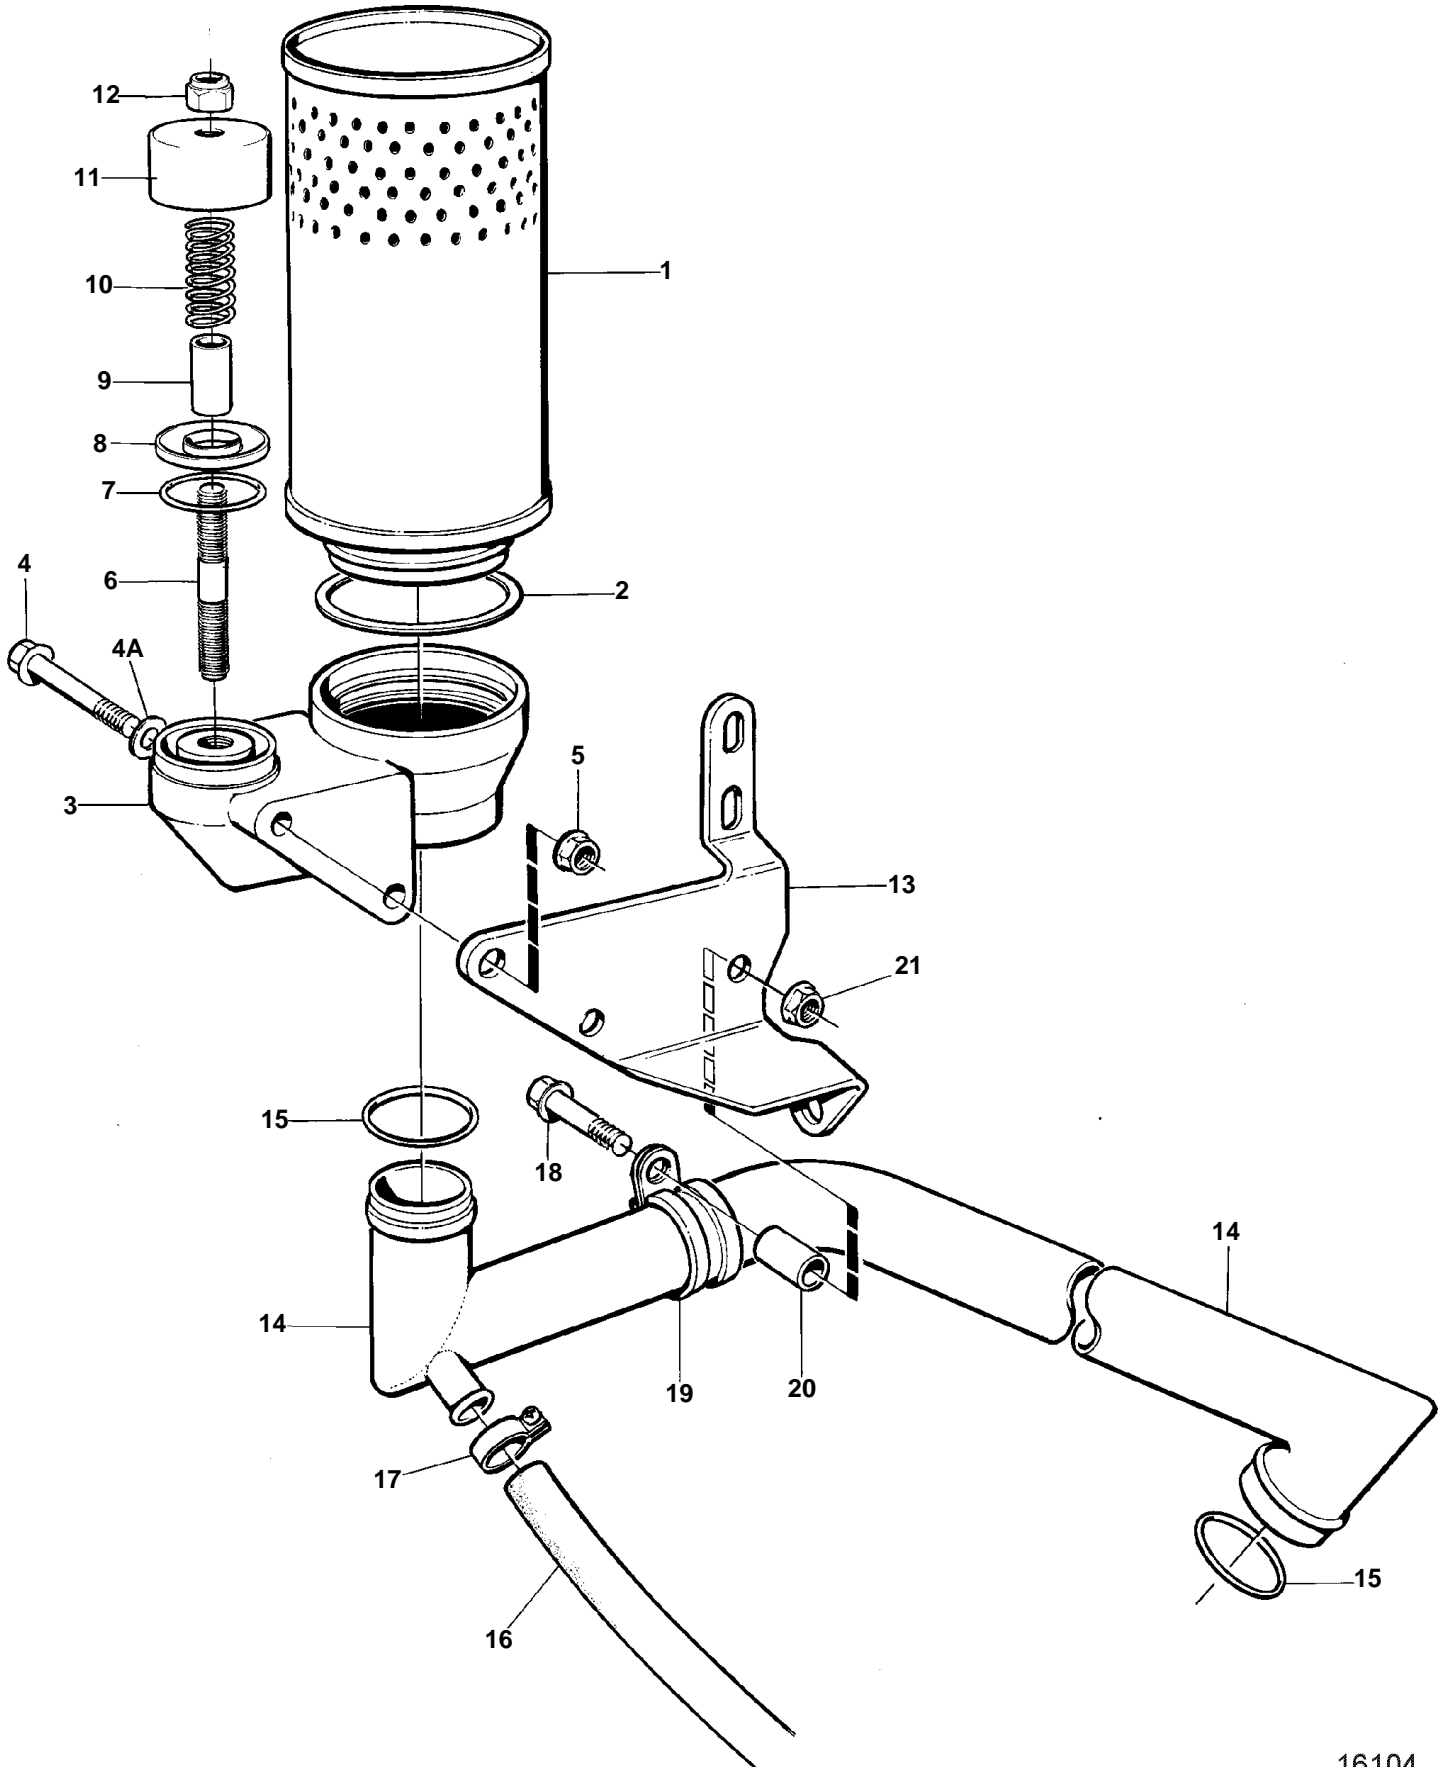

TAMD71A, TAMD72A

TAMD71A, TAMD72A

REF	PART NO.	QTY	DESCRIPTION	NOTES
1	876069	1	Filter	
2	843449	1	· Gasket	
3	843356	1	Housing	
4	965182	2	Flange screw	
4A	955894	2	Washer	
5	945408	2	Flange nut	(968862)
6	924058	1	Stud	
7	421158	1	Sealing ring	
8	842972	1	Valve disc	
9	842974	1	Spacer sleeve	
10	843301	1	Spring	
11	842975	1	Cover	
12	963105	1	Nut	
13	865336	1	Bracket	
14	865337	1	Pipe	
15	421158	2	Sealing ring	
16	943707	1	Rubber hose	I.D=12mm, L=540mm
17	945754	2	Hose clamp	
18	965212	1	Screw	
19	952637	1	Clamp	
20	846339	1	Spacer sleeve	
21	945407	1	Flange nut	