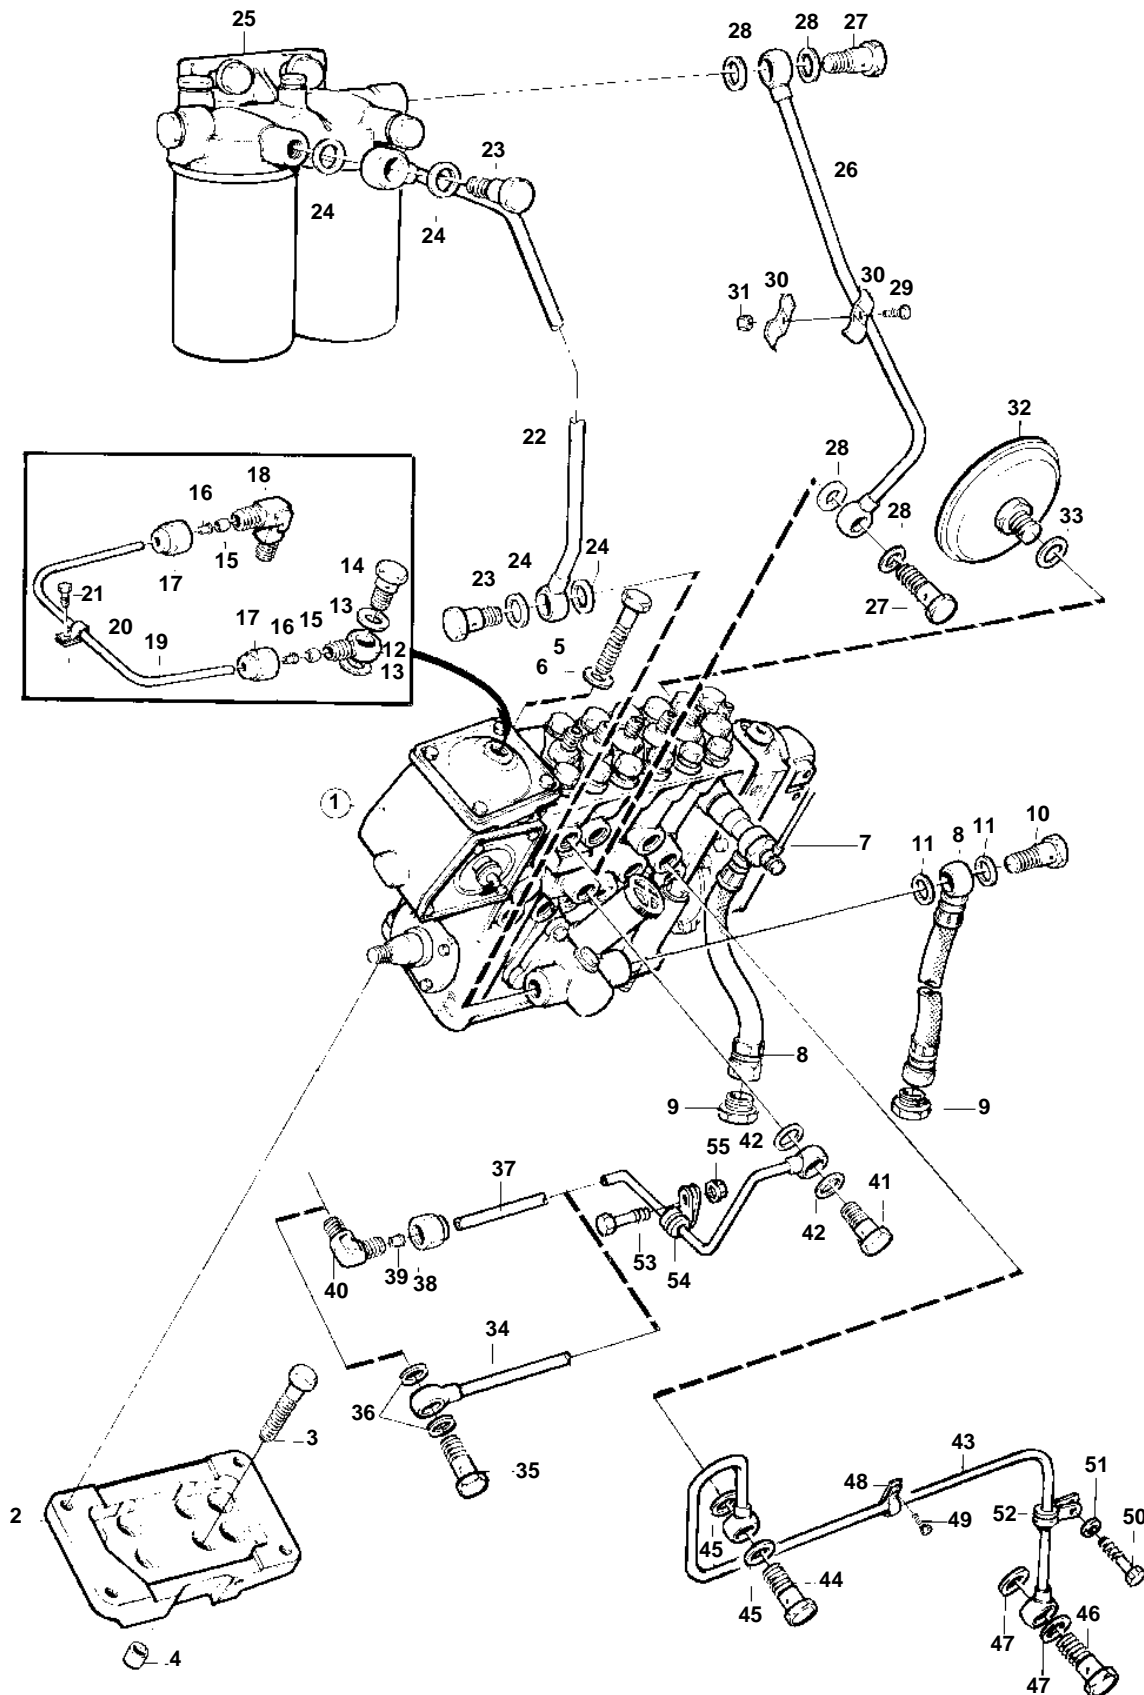

TAMD71A, TAMD72A

TAMD71A, TAMD72A

REF	PART NO.	QTY	DESCRIPTION	SEE SEC.	NOTES
1	864823	1	Injection pump Comps. not spec.		REPLACED BY 866560
	866560	1	Injection pump		
	3803779	1	Injection pump, exch		Exchange unit
				1294	
2	471610	1	Shelf		REPLACED BY 477773
	477773	1	Shelf		
3	965185	4	Flange screw		L=40mm
4	417588	2	Guide sleeve		
5	965189	4	Flange screw		L=90mm
6	941908	4	Spring washer		
7		1	Leak-off linefuel hose connecting	1589	
8	866964	2	Fuel hose		(845372)
9	22753	2	Nipple		
10	25167	1	Hollow screw		
11	969011	2	Gasket		
12	945417	1	Nipple		
13	11994	2	Gasket		
14	969299	1	Hollow screw		
15	954364	2	Fitting		
16	944717	2	Sleeve		
17	954356	2	Cap nut		
18	954385	1	Elbow nipple		
19	945460	1	Plastic pipe		L=760mm
20	940374	1	Clamp		
21	946440	1	Flange screw		
22	848167	1	Fuel pipe		SN-XXXXXXXXXX/52042
	3825792	1	Fuel line		SNXXXXXXXXXX/52043- (865264)
23	25167	2	Hollow screw		
24	969011	4	Gasket		
25		1	Fuel filterwith install. comps.	628	
26	848166	1	Fuel pipe		SN-XXXXXXXXXX/52042
	3825791	1	Fuel line		SNXXXXXXXXXX/52043- (865264)
27	25167	2	Hollow screw		
28	969011	4	Gasket		
29	956095	1	Screw		
30	404279	2	Clamp		
31	955781	1	Nut		
32	477173	1	Pressure equalizer		
33	969011	1	Gasket		
34	477986	1	Oil feed pipe		SNXXXXXXXXXX/64647-
35	969299	1	Hollow screw		SNXXXXXXXXXX/64647-
36	11994	2	Gasket		SNXXXXXXXXXX/64647-
37	477594	1	Oil feed pipe		SN-XXXXXXXXXX/64646
38	954356	1	Cap nut		SN-XXXXXXXXXX/64646
39	954364	1	Fitting		SN-XXXXXXXXXX/64646
40	479958	1	Elbow nipple		SN-XXXXXXXXXX/64646
41	48634	1	Hollow screw		
42	947281	2	Gasket		
43	865251	1	Oil return pipe		

TAMD71A, TAMD72A

REF	PART NO.	QTY	DESCRIPTION	SEE SEC.	NOTES
44	48634	1	Hollow screw		
45	907132	2	Gasket		
46	25167	1	Hollow screw		
47	969011	2	Gasket		
50	946471	1	Screw		
51	190509	1	Washer		
52	947191	1	Clamp		
53	946544	1	Flange screw		
54	952633	1	Clamp		
55	945407	1	Flange nut		