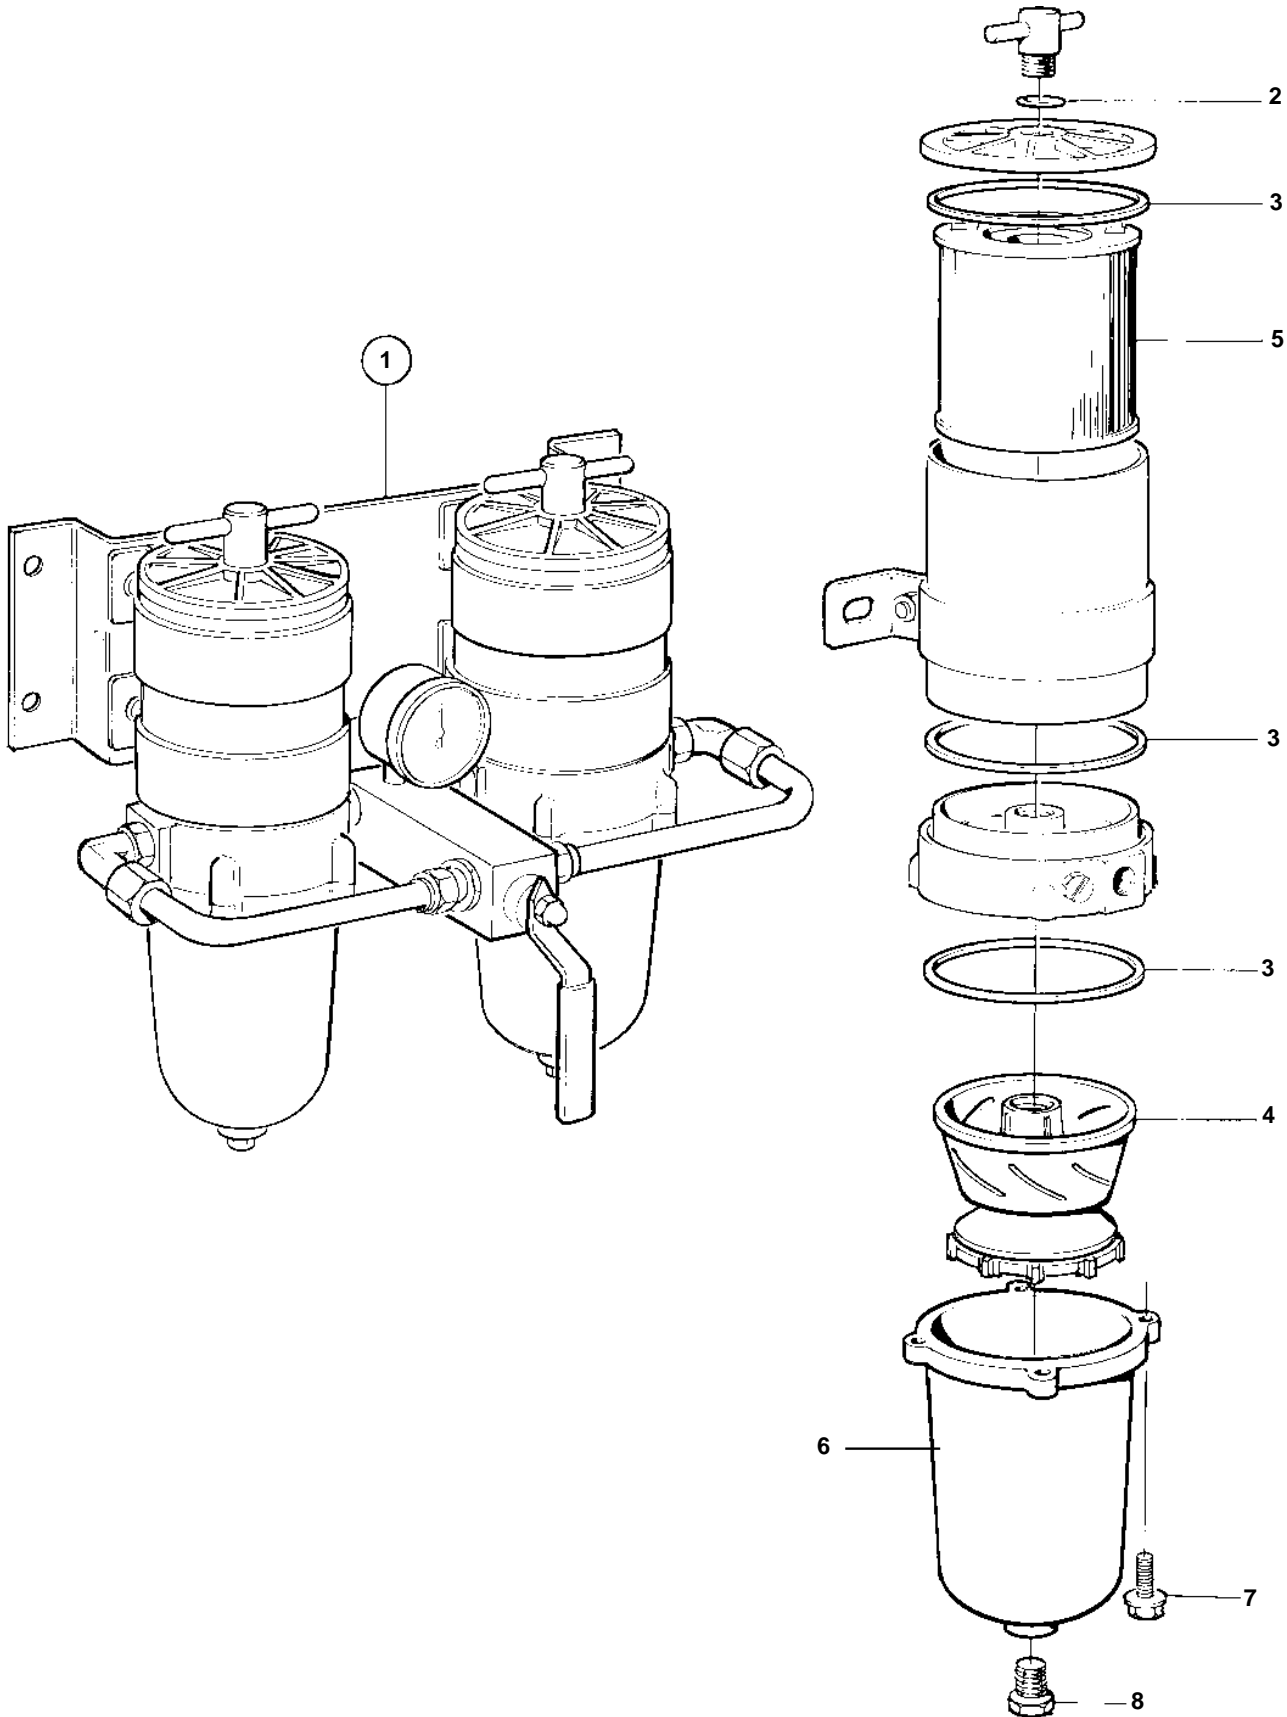

COMMON

15909

COMMON

REF	PART NO.	QTY	DESCRIPTION	SEE SEC.	NOTES
1	3825022	1	Fuel cleaner		LATE TYPE
			Bulletin 50-11A	50-11A-EN	Fuel Filters / Water Separators
2	838505	2	· O-ring		
3	846719	6	· Gasket		
4	3825028	2	· Turbine		
5	3825027	2	· Filter insert		
6	848293	2	· Bowl		
7	940094	8	· Screw		
8	952075	2	· Plug		