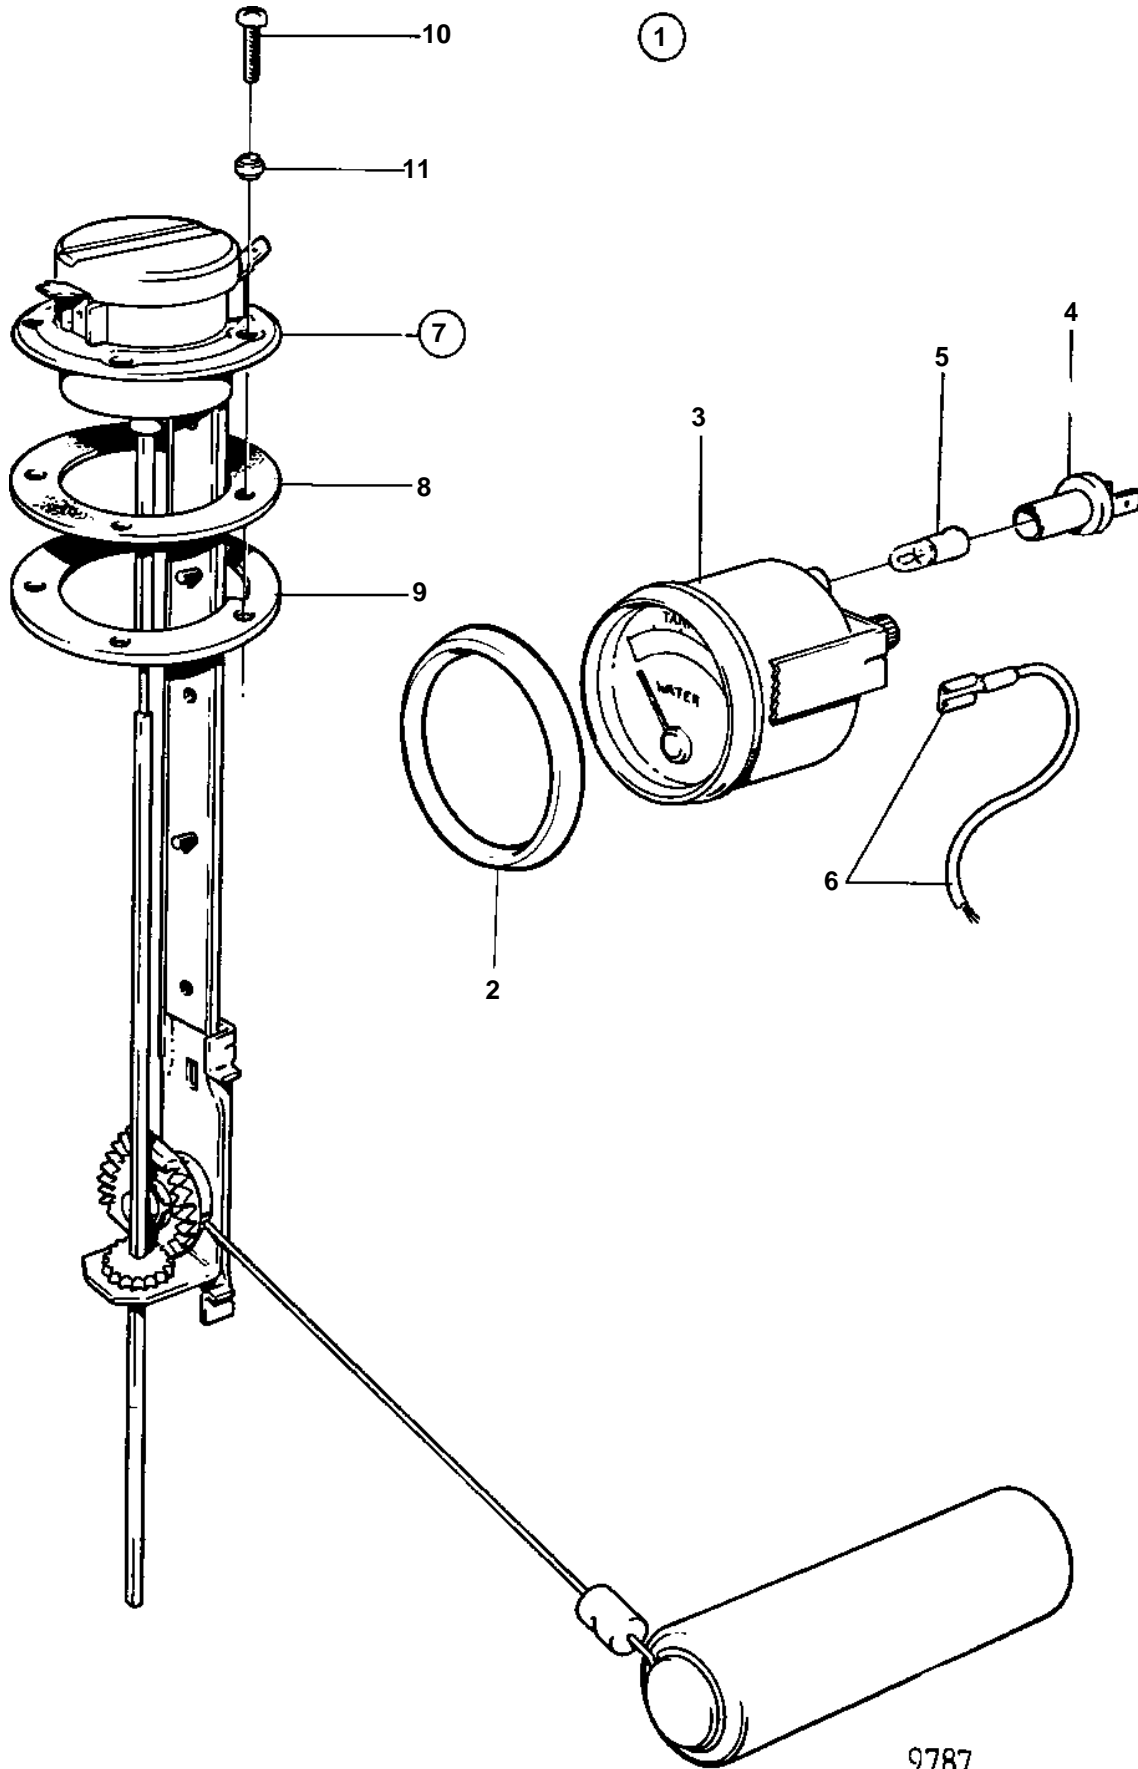

COMMON

COMMON

REF	PART NO.	QTY	DESCRIPTION	SEE SEC.	NOTES
1		1	Tank gauge kit		
2	858643	1	• Front ring		
3	863941	1	• Fuel gauge		
4	808175	1	• • Bulb socket		
5	182059	1	• • Bulb		
6		X	• Cables and terminals	124	
7	837999	1	• Tank sensor		
8	89865	1	• • Gasket		
9	834480	1	• • Flange		
10	956078	4	• • Screw		L=16mm
	956081	1	• • Screw		L=25mm
11	834481	5	• • Gasket		