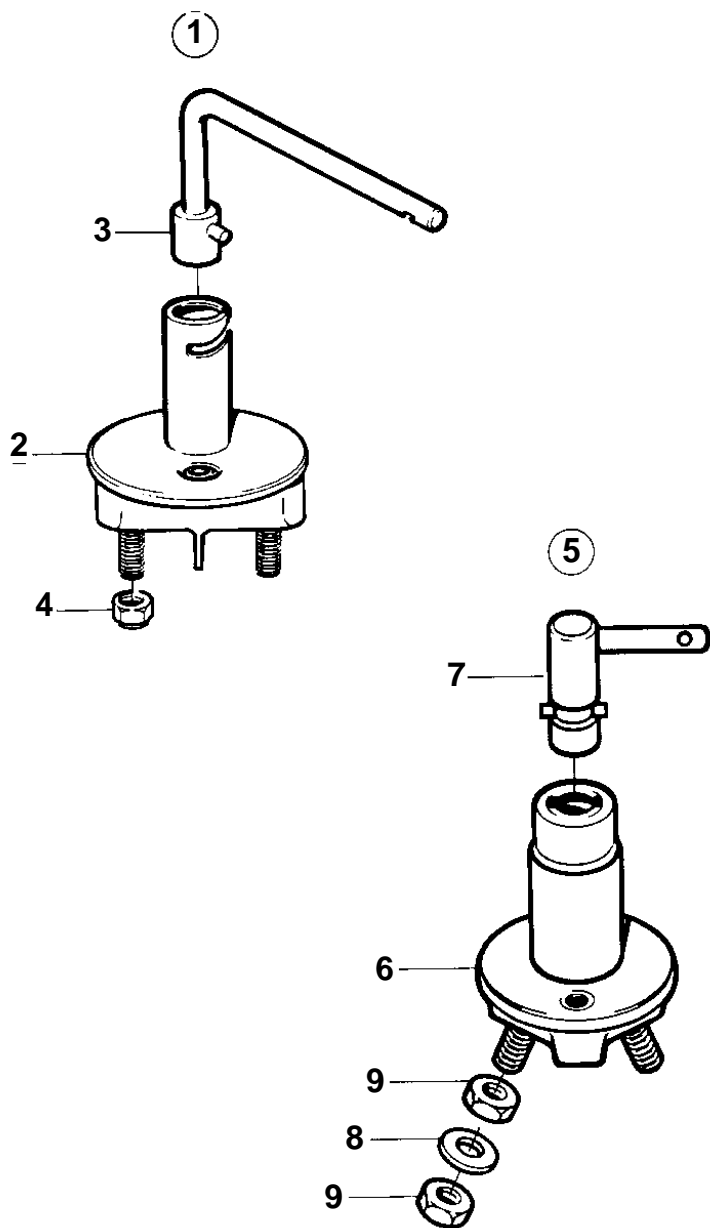

COMMON

9492

COMMON

REF	PART NO.	QTY	DESCRIPTION	NOTES
1	870980	1	Switch	REPLACED BY 1140319
2		1	· Switch	
3	243700	1	· Handle	REPLACED BY 1140319
4	955783	2	· Nut	
5	1140319	1	Battery main switch	
6		1	· Switch	
7	1140427	1	· Knob	
8	1140428	2	· Washer	
9	17602	4	· Nut	