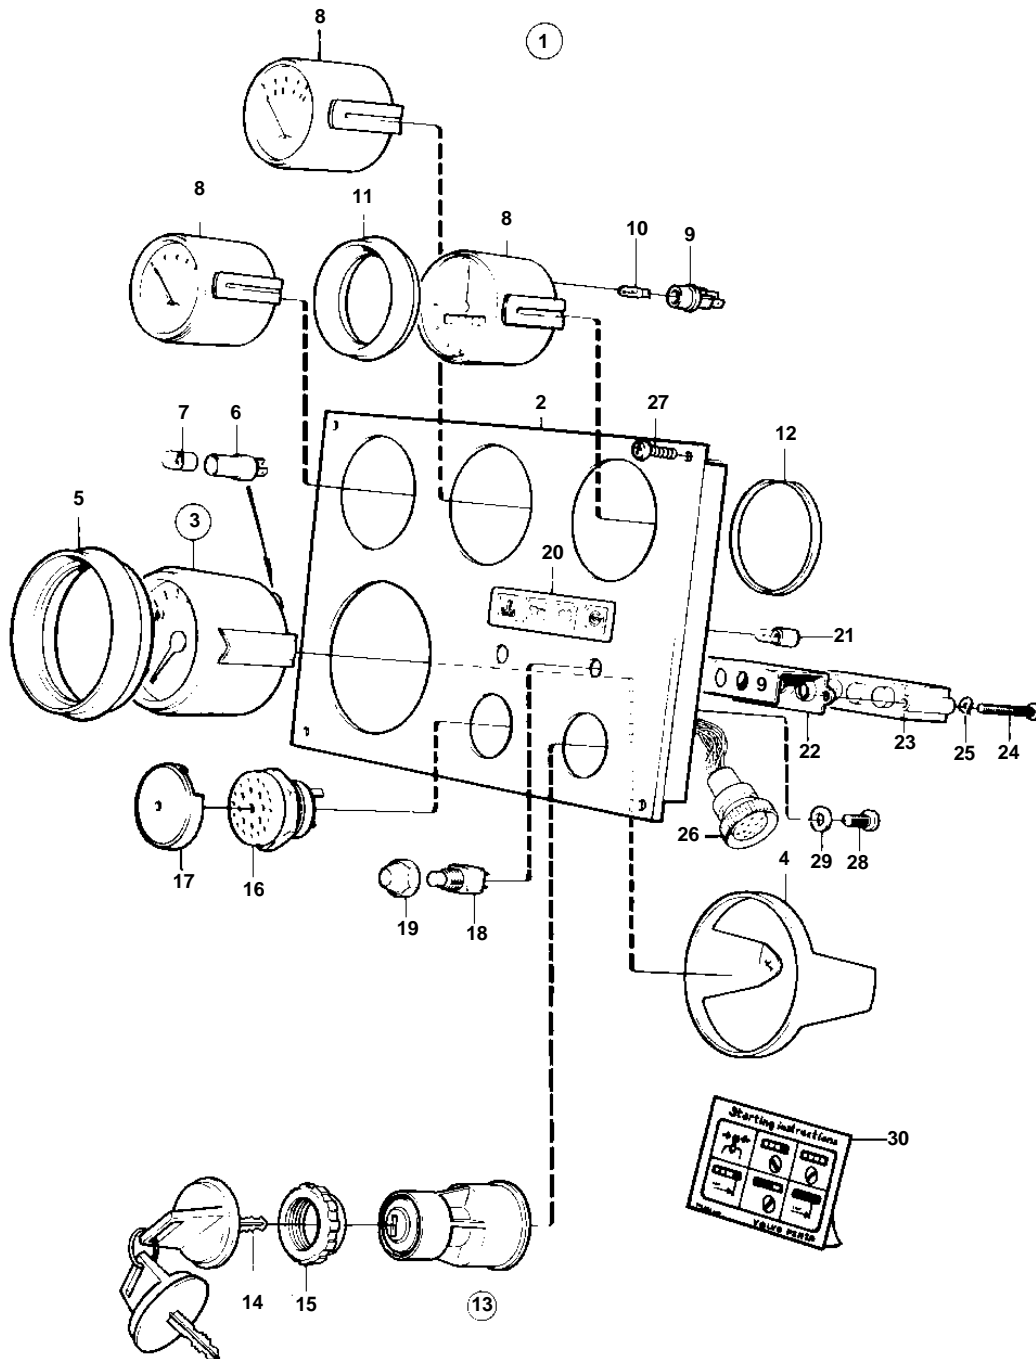

COMMON

9937

## COMMON

REF	PART NO.	QTY	DESCRIPTION	SEE SEC.	NOTES
1	864336	1	Instrument panel		White coloured stripe.
2	860182	1	• Instrument panel		White coloured stripe.
3	854910	1	• Tachometer		
4	849523	1	• • Attaching ring		
5	858644	1	• • Front ring		
6	808175	1	• Bulb socket		Fits bulb with base BA 7S.
7	182059	1	• Bulb		24V, 3W BA 7S
8	873196	1	• Temperature gauge		(863933)
	873198	1	• Oil pressure gauge		(863935). For bulb with base W2X4,6d.
	873200	1	• Voltmeter		(863931)
9	863945	3	• • Bulb socket		For bulb with base W2X4,6d.
10	863947	3	• • Bulb		RED, 24V, 1,2W W2x4,6d
11	858643	3	• Front ring		
12	828803	2	• Ring		
13	864277	1	• Starter switch		
14	859953	2	• • Key	SO	State key code when ordering.
			• • Bulletin 49-30	49-30-EN	Key P/N 859953
15	859955	1	• • Plastic nut		
16	828587	1	• Buzzer		
17	858795	1	• Protecting casing		12V
18	828584	1	• Switch		ALARM TEST
	828585	1	• Switch		INSTR. LIGHT
19	828586	2	• Nut		
20	858645	1	• Symbol strip		
21	828818	4	• Bulb		
22	828784	1	• Reflector		
23	873209	1	• Electronic unit		(828703)
24	941615	2	• Screw		
25	941904	2	• Spring washer		
26	828646	1	• Cable trunk		
27	828647	4	• Screw		
28	949947	1	• Screw		
29	941904	1	• Spring washer		
30		1	• Decal		Starting instructions.